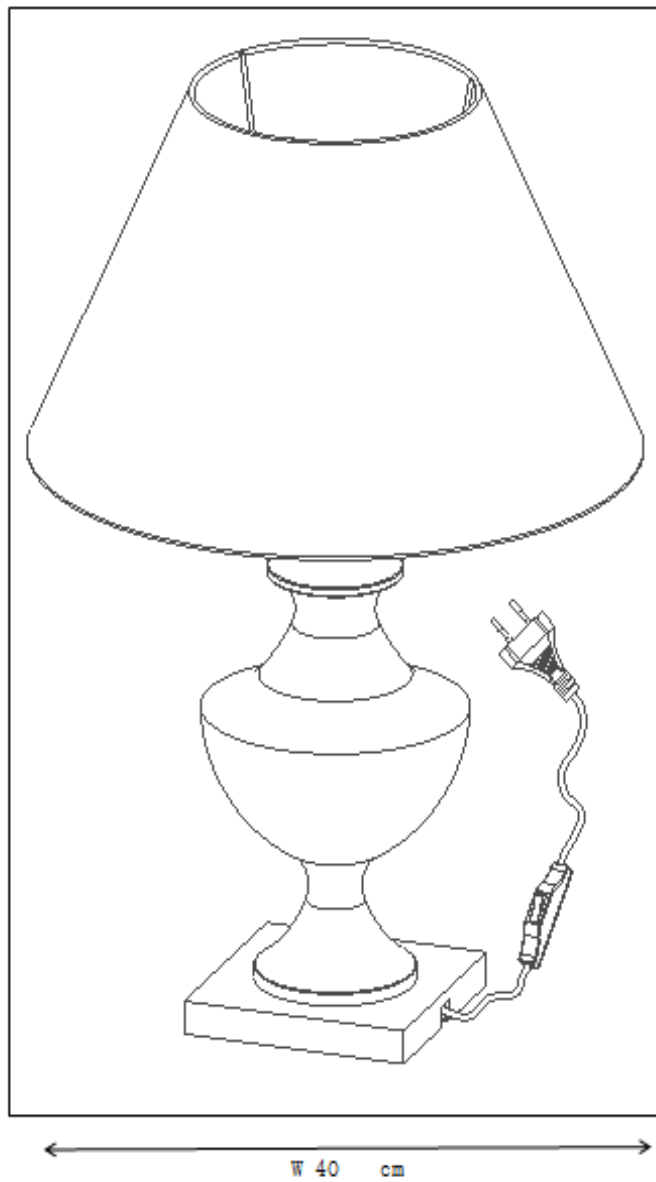

Line drawing of the item (with outline dimensions)

H 58 cm

W 40 cm

Item number: 71536/60/41

Installation drawing (the same as it in its instruction manual)

Technical details

materials used: Wood / Linen	
color:	Gray /gray brush white
dimnable and how is the fixture dimmable:	ON / OFF
size:	Height: 58cm Length: 40cm Width: 40cm Net Weight: 5.1kgs
power requirements:	220-240V~50Hz
bulb type and maximum Wattage:	1xE27 Max. 60W
number of bulbs:	1xE27
IP degree:	IP20