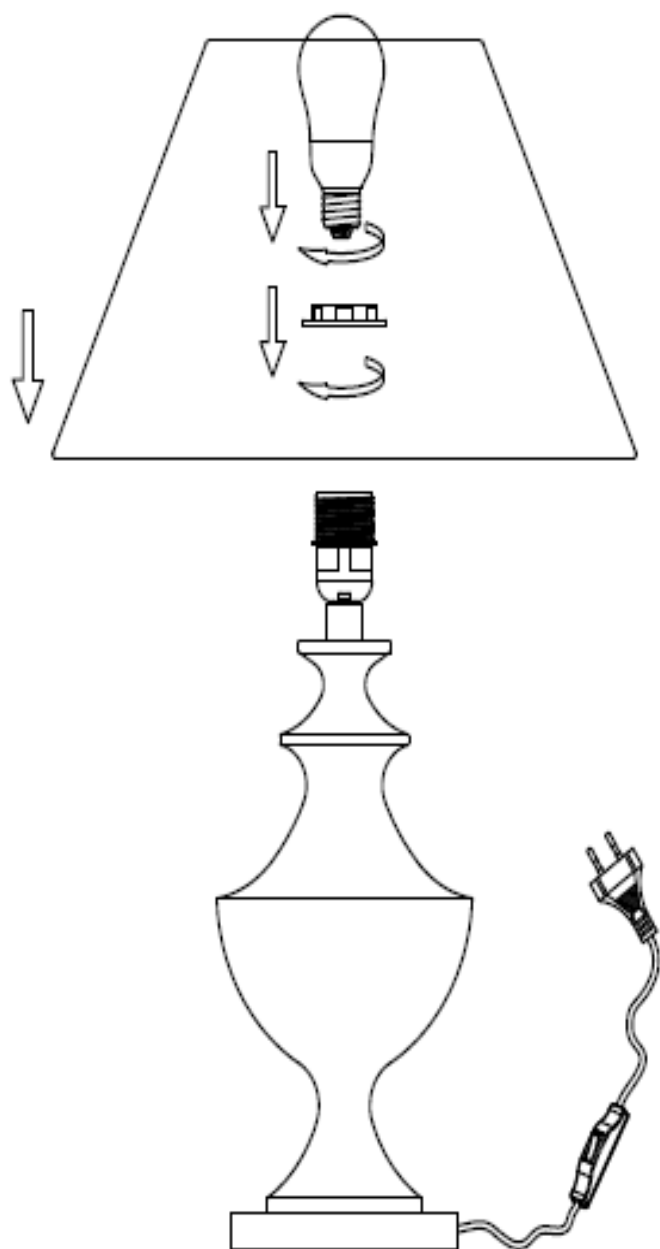

Line drawing of the item (with outline dimensions)

H 58 cm

W 40 cm

Item number: 71536/60/41

Installation drawing (the same as it in its instruction manual)

Technical details

materials used: Wood / Linen	
color:	Gray /gray brush white
dimnable and how is the fixture dimmable:	ON / OFF
size:	Height: 58cm Length: 40cm Width: 40cm Net Weight: 5.1kgs
power requirements:	220-240V~50Hz
bulb type and maximum Wattage:	1xE27 Max. 60W
number of bulbs:	1xE27
IP degree:	IP20