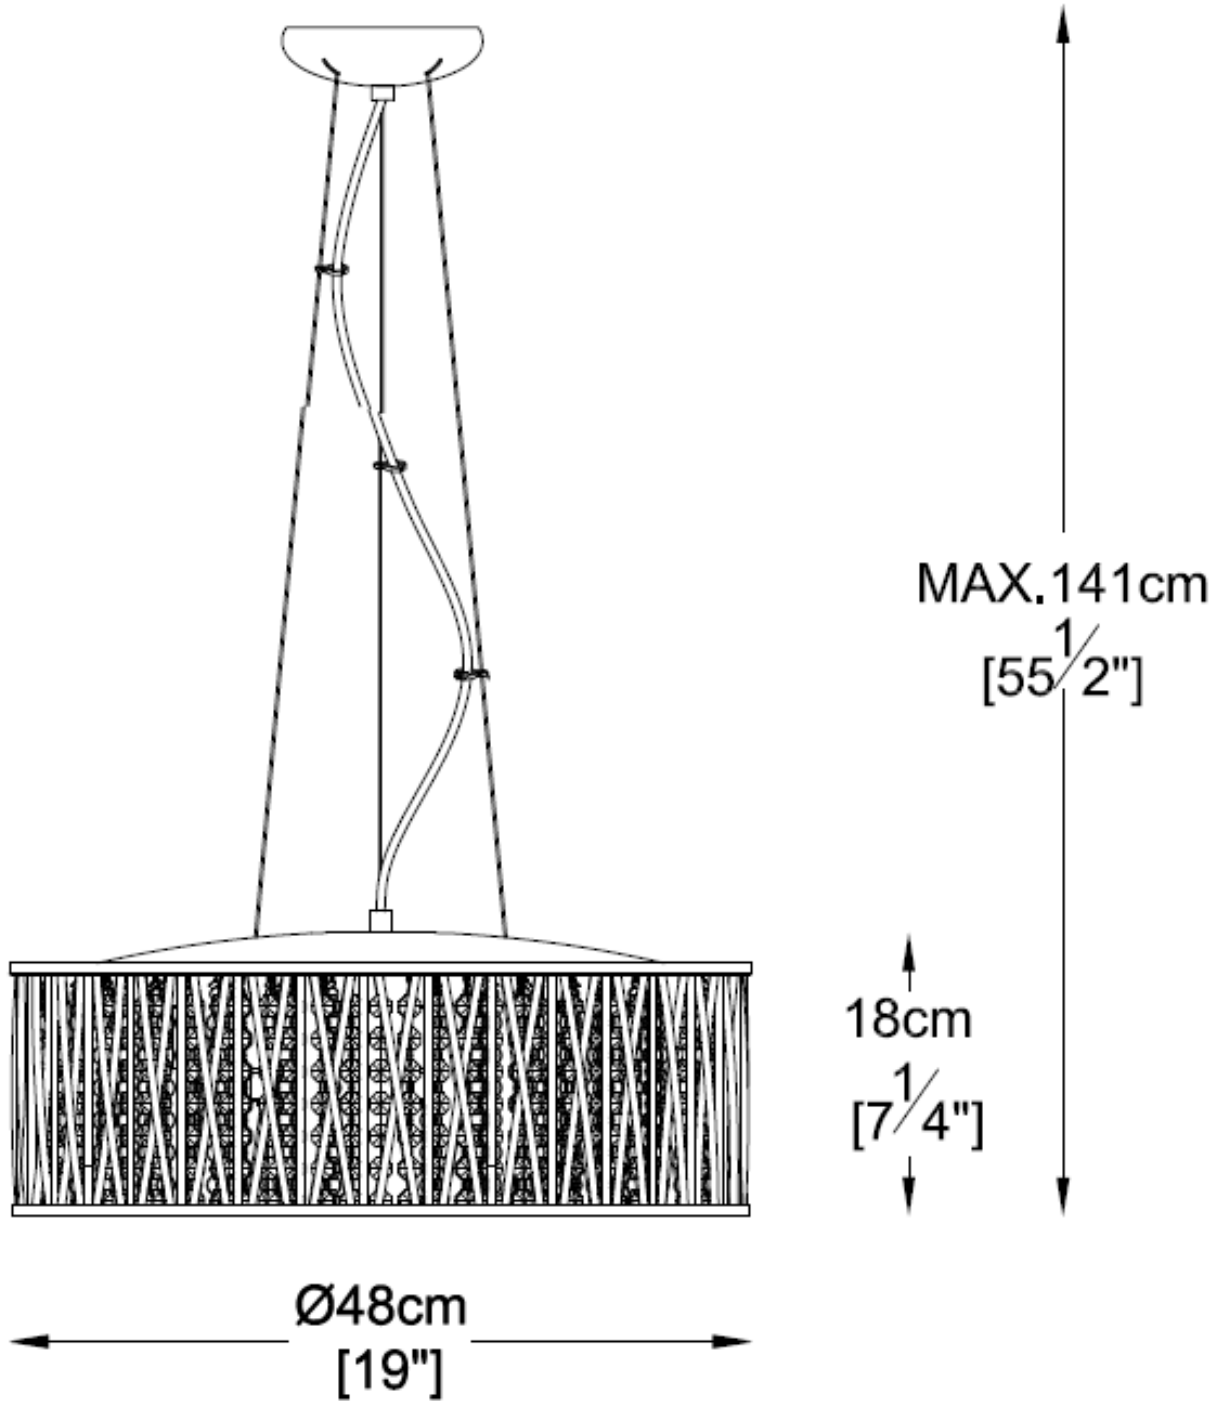

Line drawing of the item (with outline dimensions)

Item number: 70477/27/11

Technical details

materials used:	Metal	Aluminum, crystal
color:	Silver	
dimmable and how is the fixture dimmable:	N/A	
size:	Height:	141cm
	Length:	
	Width:	Dia48cm
	Net Weight:	5.0 kgs
power requirements:	220~240V/50HZ	
bulb type and maximum Wattage:	7*42W G9	
number of bulbs:	7xG9	
IP degree:	IP20	