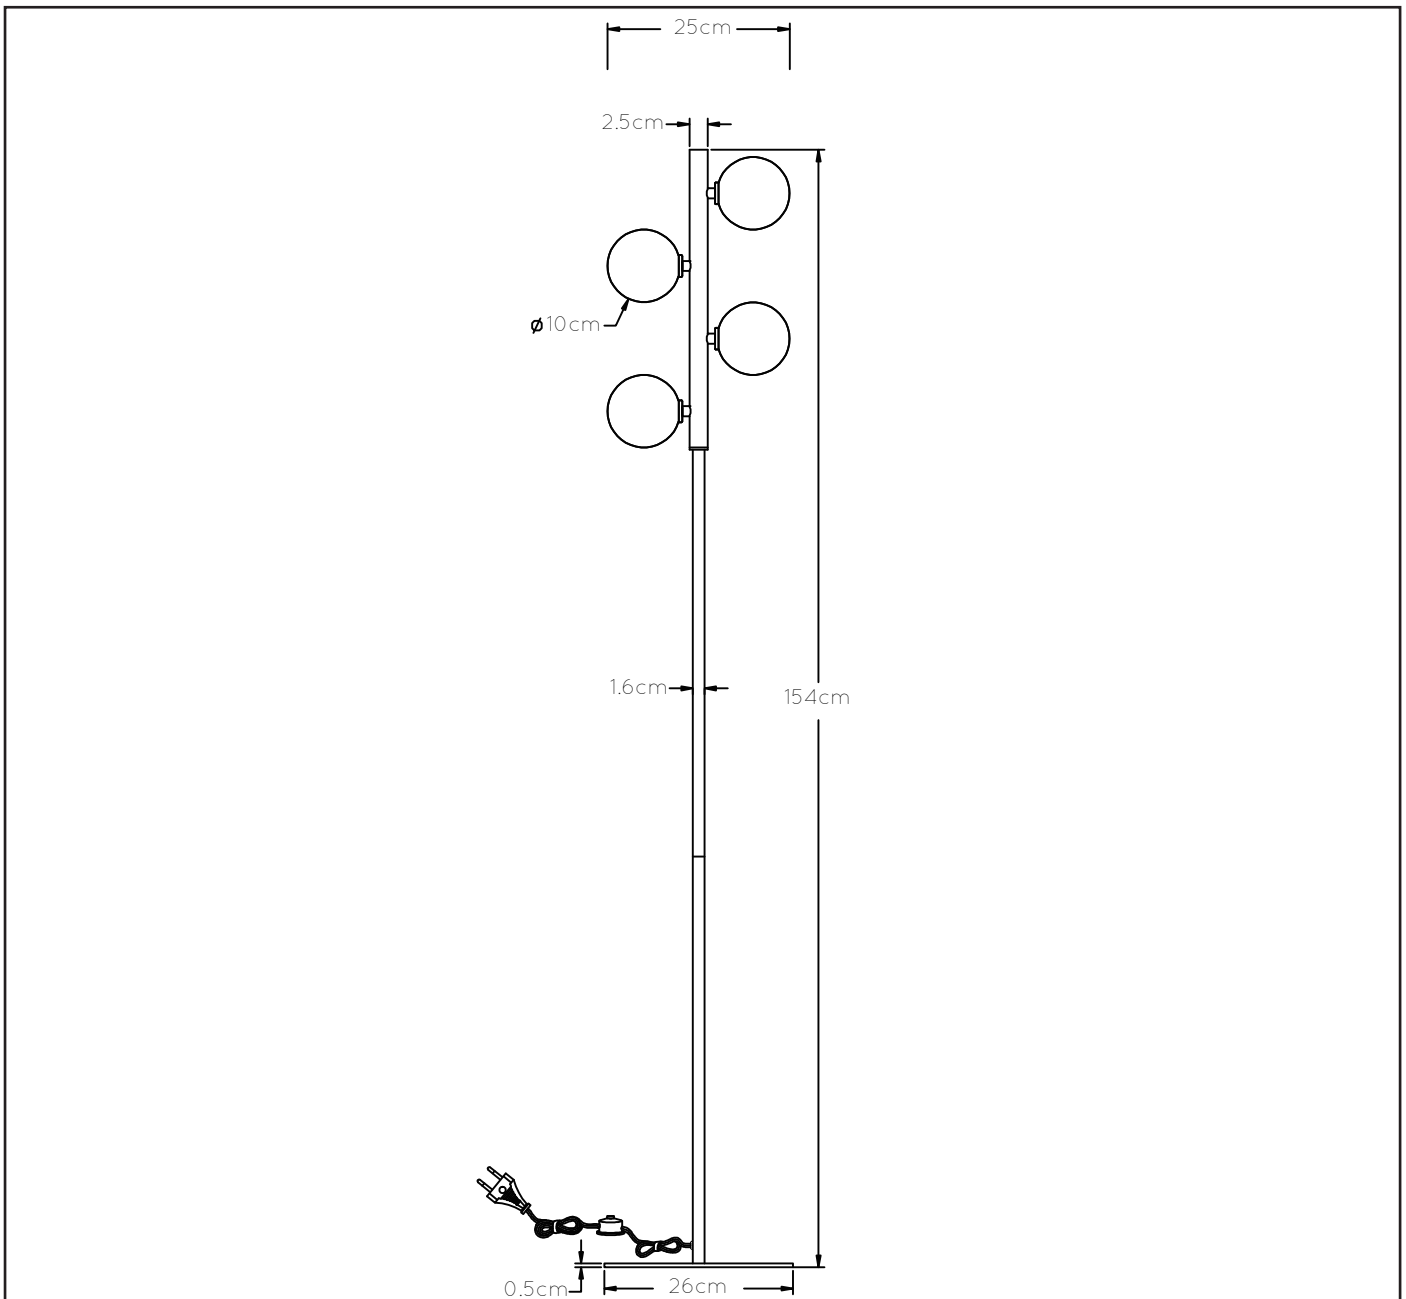

TYCHO

Item number :45774/04/02

EAN code : 5411212450982

For more specifications, dimensions please visit
www.lucide.com