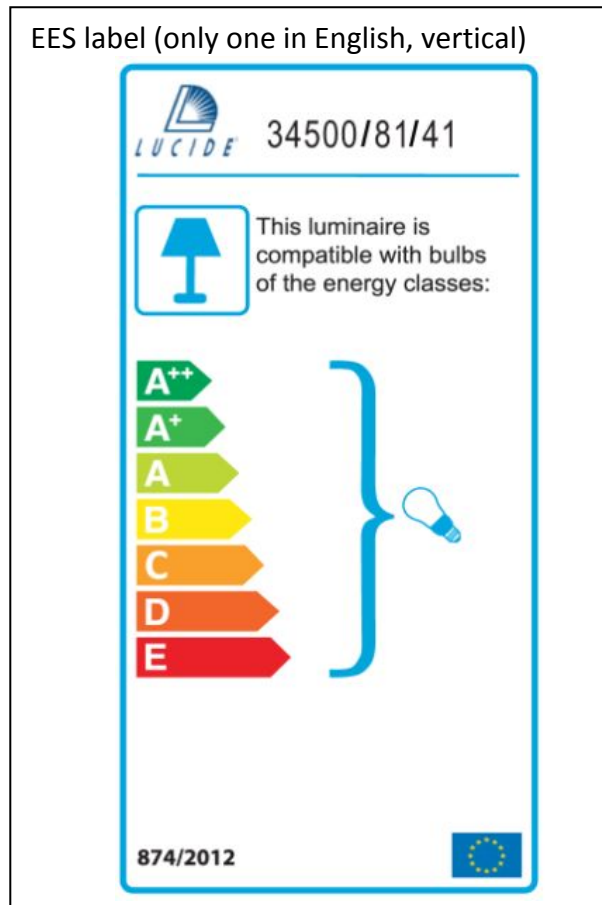

Line drawing of the item (with outline dimensions)

130

250

Item number: 34500/81/41

Installation drawing (the same as it in its instruction manual)

1

2

3

4

5

Technical details

materials used:	Metal
color:	Matt warm grey 11U
dimnable and how is the fixture dimmable:	
size:	Height: 25cm
	Length: 23cm
	Width: 23cm
	Net Weight: 0.40KG
power requirements:	220V-240V~50Hz
bulb type and maximum Wattage:	E14 Max.25W
number of bulbs:	1XE14
IP degree:	IP20