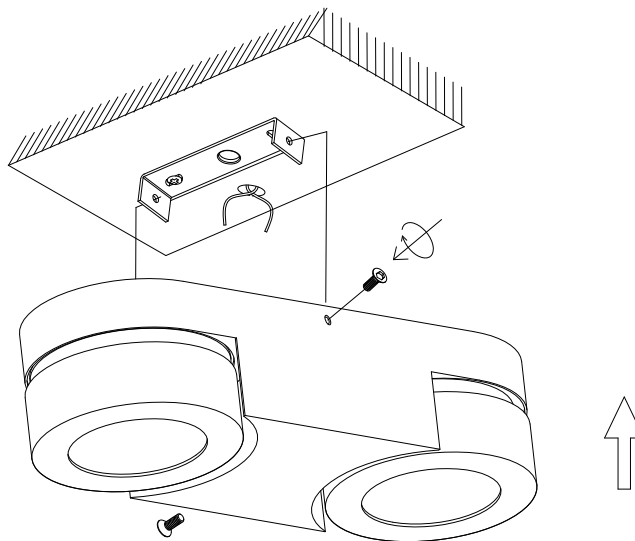

Dit product bevat een lichtbron van energie-efficiëntieklasse F
Ce produit contient une source lumineuse de classe énergétique F
This product contains a light source of energy efficiency class F
Dieses Produkt enthält eine Lichtquelle der Energieeffizienzklasse F
Ten produkt zawiera ród o wiat a o klasie efektywno ci energetycznej F