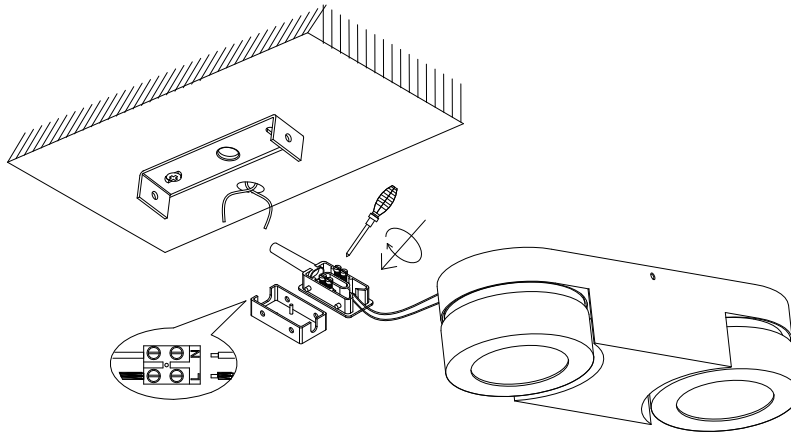

1

2

3

Dit product bevat een lichtbron van energie-efficiëntieklasse F
Ce produit contient une source lumineuse de classe énergétique F
This product contains a light source of energy efficiency class F
Dieses Produkt enthält eine Lichtquelle der Energieeffizienzklasse F
Ten produkt zawiera ród o wiat a o klasie efektywno ci energetycznej F