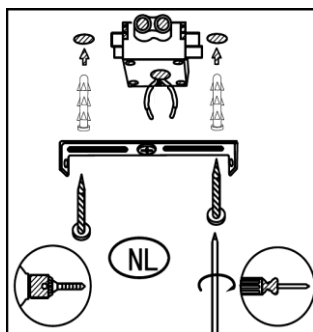

Dit product bevat een lichtbron van energie-efficiëntieklasse F
Ce produit contient une source lumineuse de classe énergétique F
This product contains a light source of energy efficiency class F
Dieses Produkt enthält eine Lichtquelle der Energieeffizienzklasse F
Ten produkt zawiera ród o wiat a o klasie efektywno ci energetycznej F