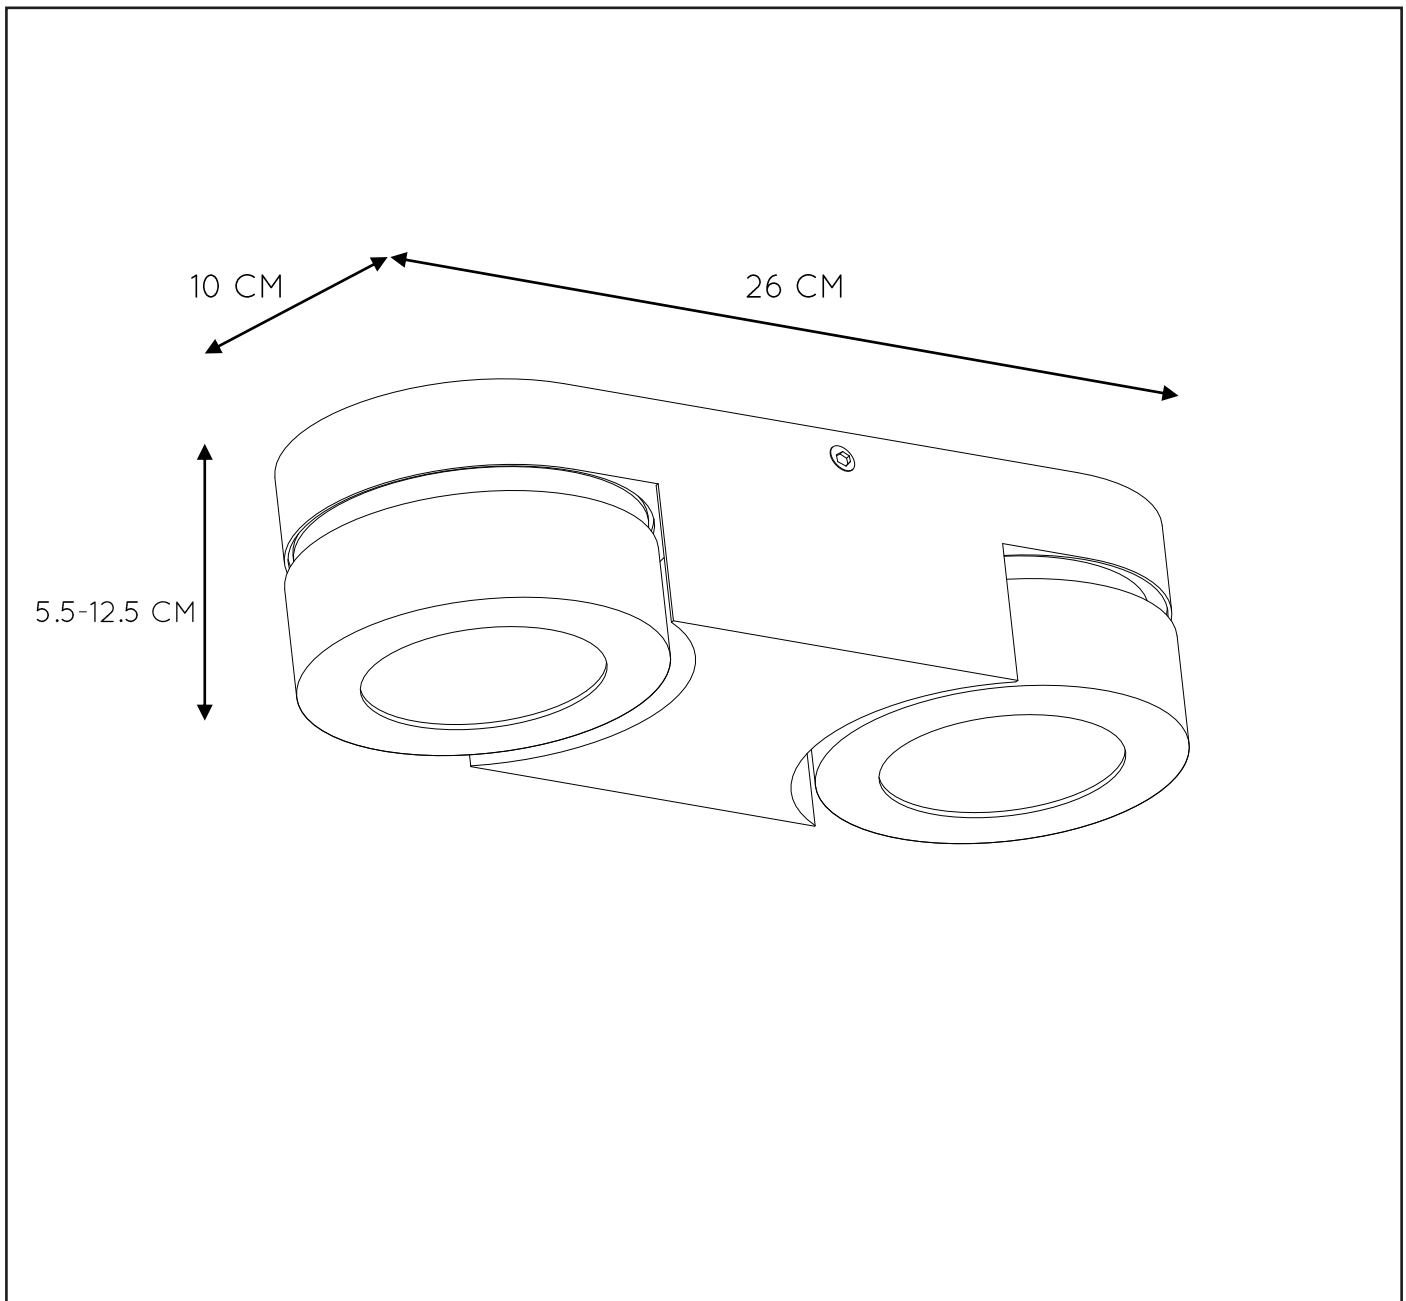

General

Dimensions LxWxH : 26 cm x 10 cm x 12.5 cm
 Height minimum : 5.5 cm
 Height maximum : 12.5cm
 Dimensions shade LxWxH : -
 Main material : Aluminium
 Ceiling rose material : Aluminium
 Color : Texture White
 Style : Modern
 Shape : -
 Weight : 0.88 kg
 Warranty : 3 years

Product specifications

Dimmable : Yes
 Light direction : LED ceiling lighting
 Adjustable in height : -
 Directional : Yes
 Cable : No, Cable On Product
 Cable length : -
 Sensor : Without Sensor
 Control :Light Switch Control
 IP-Class : 20
 Electric class : 2
 Light source including ? : Yes
 Lamp socket :-
 Light source number : 2
 Power requirements : 220-240V~50Hz
 Bulb type & maximum wattage : CREE LED Max.5W

For more specifications of this product please visit
www.lucide.com

MITRAX

Item number: 33158/10/31
EAN code: 5411212333636

For more specifications, dimensions please visit

www.lucide.com

1

2

3