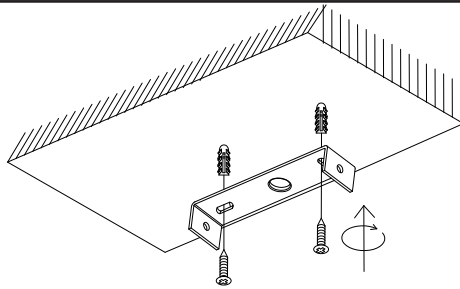

1

2

3

Dit product bevat een lichtbron van energie-efficiëntieklasse F
Ce produit contient une source lumineuse de classe énergétique F
This product contains a light source of energy efficiency class F
Dieses Produkt enthält eine Lichtquelle der Energieeffizienzklasse F
Ten produkt zawiera ród o wiat a o klasie efektywno ci energetycznej F