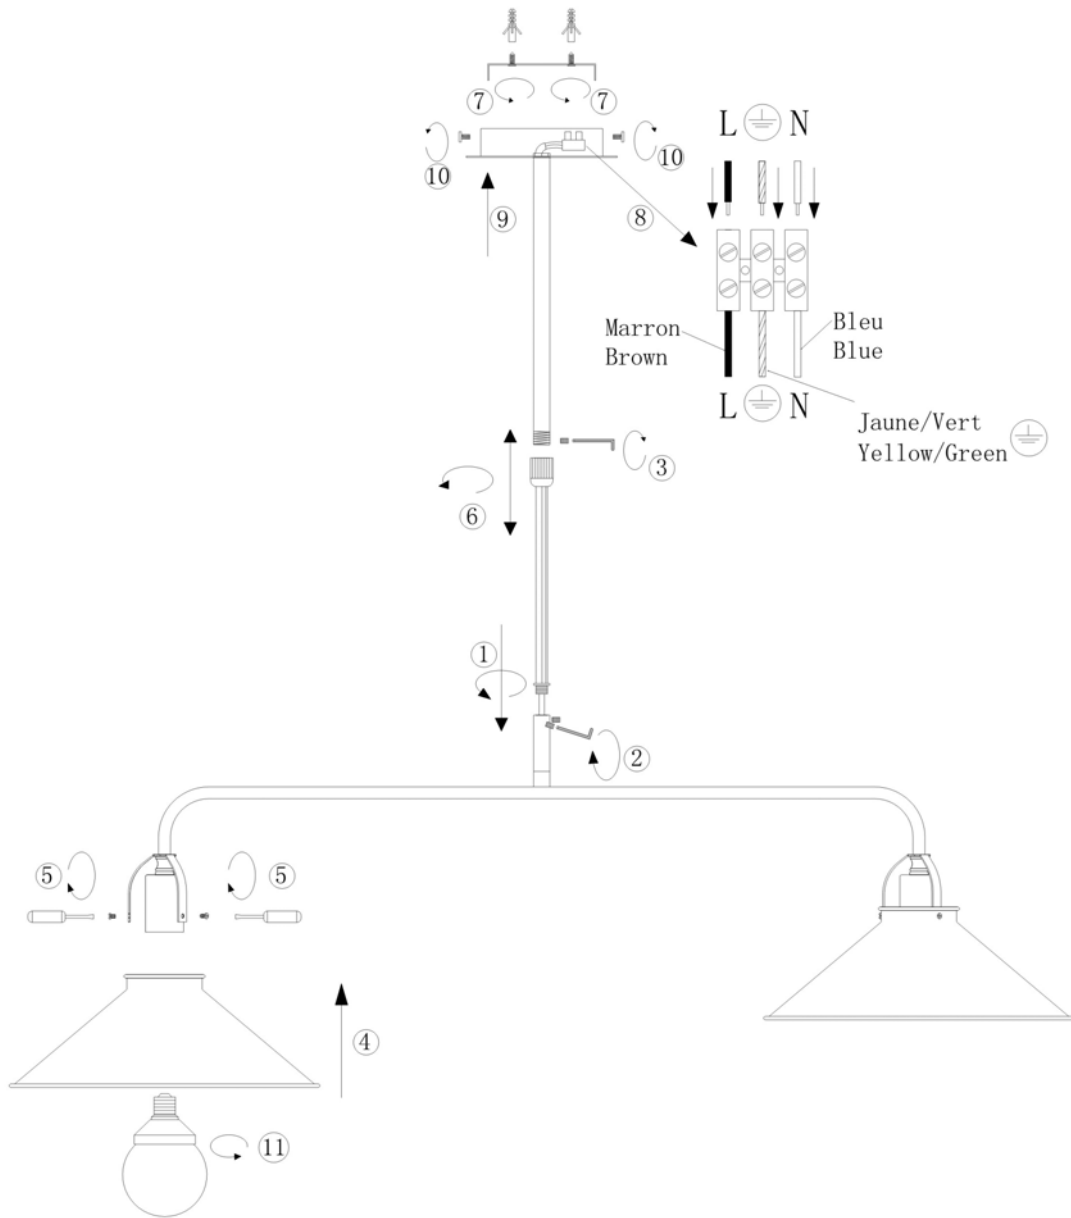

Line drawing of the item (with outline dimensions)

Item number: 31320/02/21

Installation drawing (the same as it in its instruction manual)

Technical details

materials used:	Steel+fabric	
color:	21	Antique white
dimmable and how is the fixture dimmable:		
size:	Height:	110cm
	Length:	120cm
	Width:	
	Net Weight:	2.4kgs
power requirements:	220-240V~50HZ	
bulb type and maximum Wattage:	E27	Max.60w
number of bulbs:	2XE27	
IP degree:	IP20	