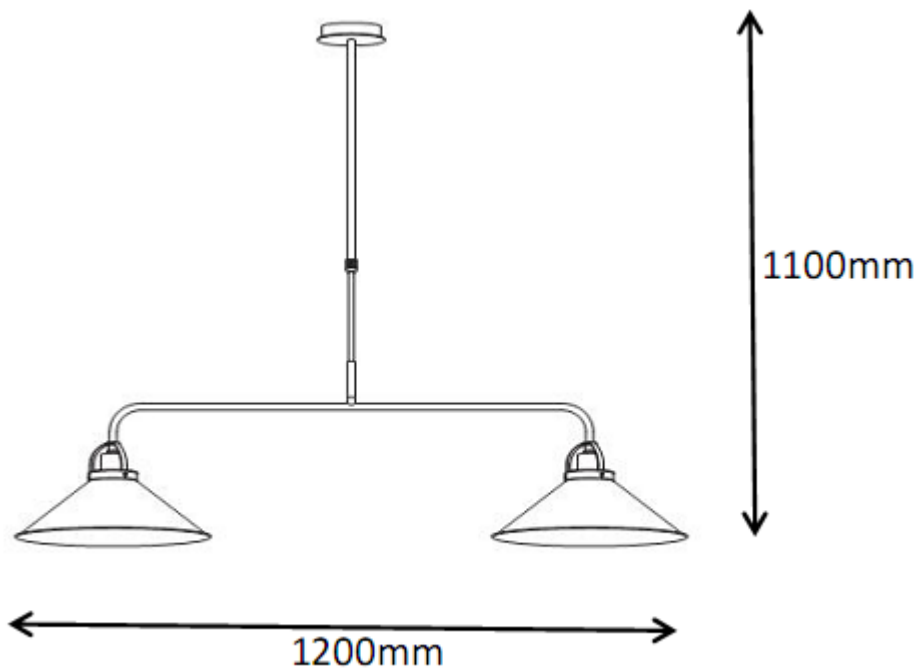

Line drawing of the item (with outline dimensions)

Item number: 31320/02/21

Installation drawing (the same as it in its instruction manual)

Technical details

materials used:	Steel+fabric	
color:	21	Antique white
dimmable and how is the fixture dimmable:		
size:	Height:	110cm
	Length:	120cm
	Width:	
	Net Weight:	2.4kgs
power requirements:	220-240V~50HZ	
bulb type and maximum Wattage:	E27	Max.60w
number of bulbs:	2XE27	
IP degree:	IP20	