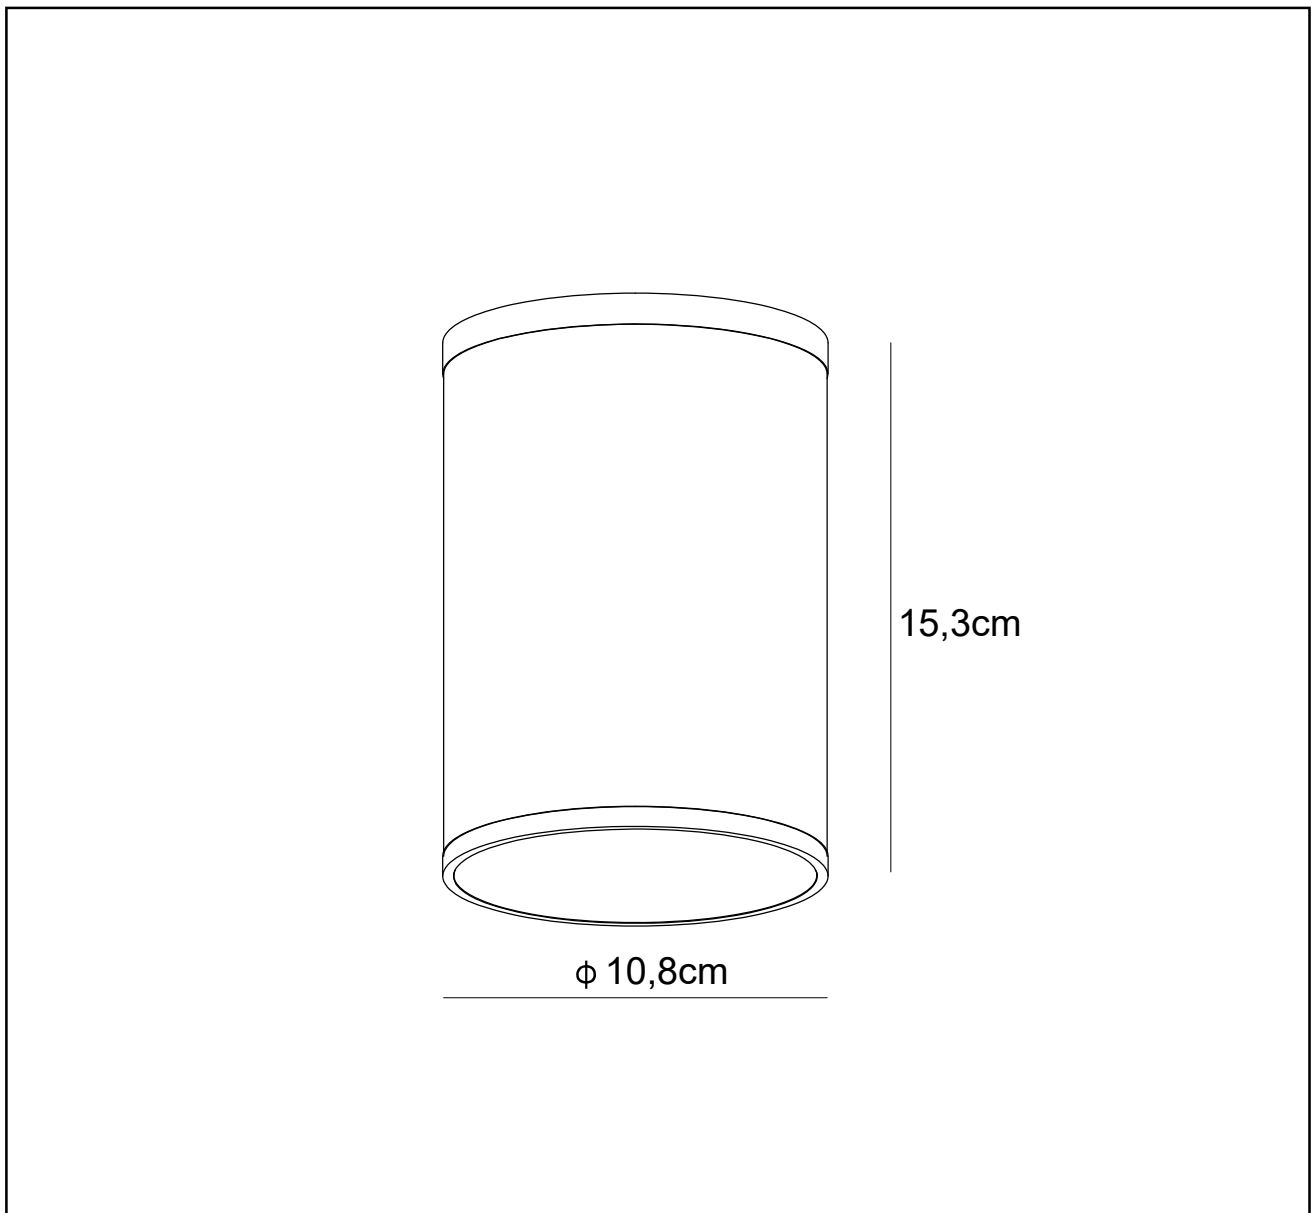

LUCIDE

GENERAL SPECIFICATIONS

RECOMMENDED LUCIDE LIGHT SOURCE

49045/03/62
Light source dimmable : Yes
Light source incl. : No

General

Dimensions LxWxH : 10,8 cm x 10,8 cm x 15,3 cm
Heigth minimum : 15,3 cm
Heigth maximum : 15,3 cm
Dimensions shade LxWxH : -
Main material : Aluminum
Ceiling rose material : -
Color : Anthracite/White
Style : Modern
Shape: As Shown
Weight : 0,7 kg
Warranty : 2 years

Product specifications

Dimmable : No
Light direction : -
Adjustable in heigth : No
Directional : Not Directional
Cable : No
Cable length : -
Sensor : Without Sensor
Control : Light Switch Control
IP-Class : 54
Electric class : 1
Light source including ? : No
Lamp socket : E27
Light source number : -
Power requirements : 220-240V-50Hz
Bulb type & maximum wattage : Max.24W

IP44

IP54

IP65

IP67

Explanation of IP numbers for degrees of protection, see safety instruction manual in the box.

For more specifications of this product please visit

www.lucide.com

LUCIDE

TECHNICAL DRAWING & DIMENSIONS

TUBIX

Item number : 27870/01/30
EAN code : 5411212271204

Item number : 27870/01/31
EAN code : 5411212271211

For more specifications, dimensions please visit
www.lucide.com

LUCIDE