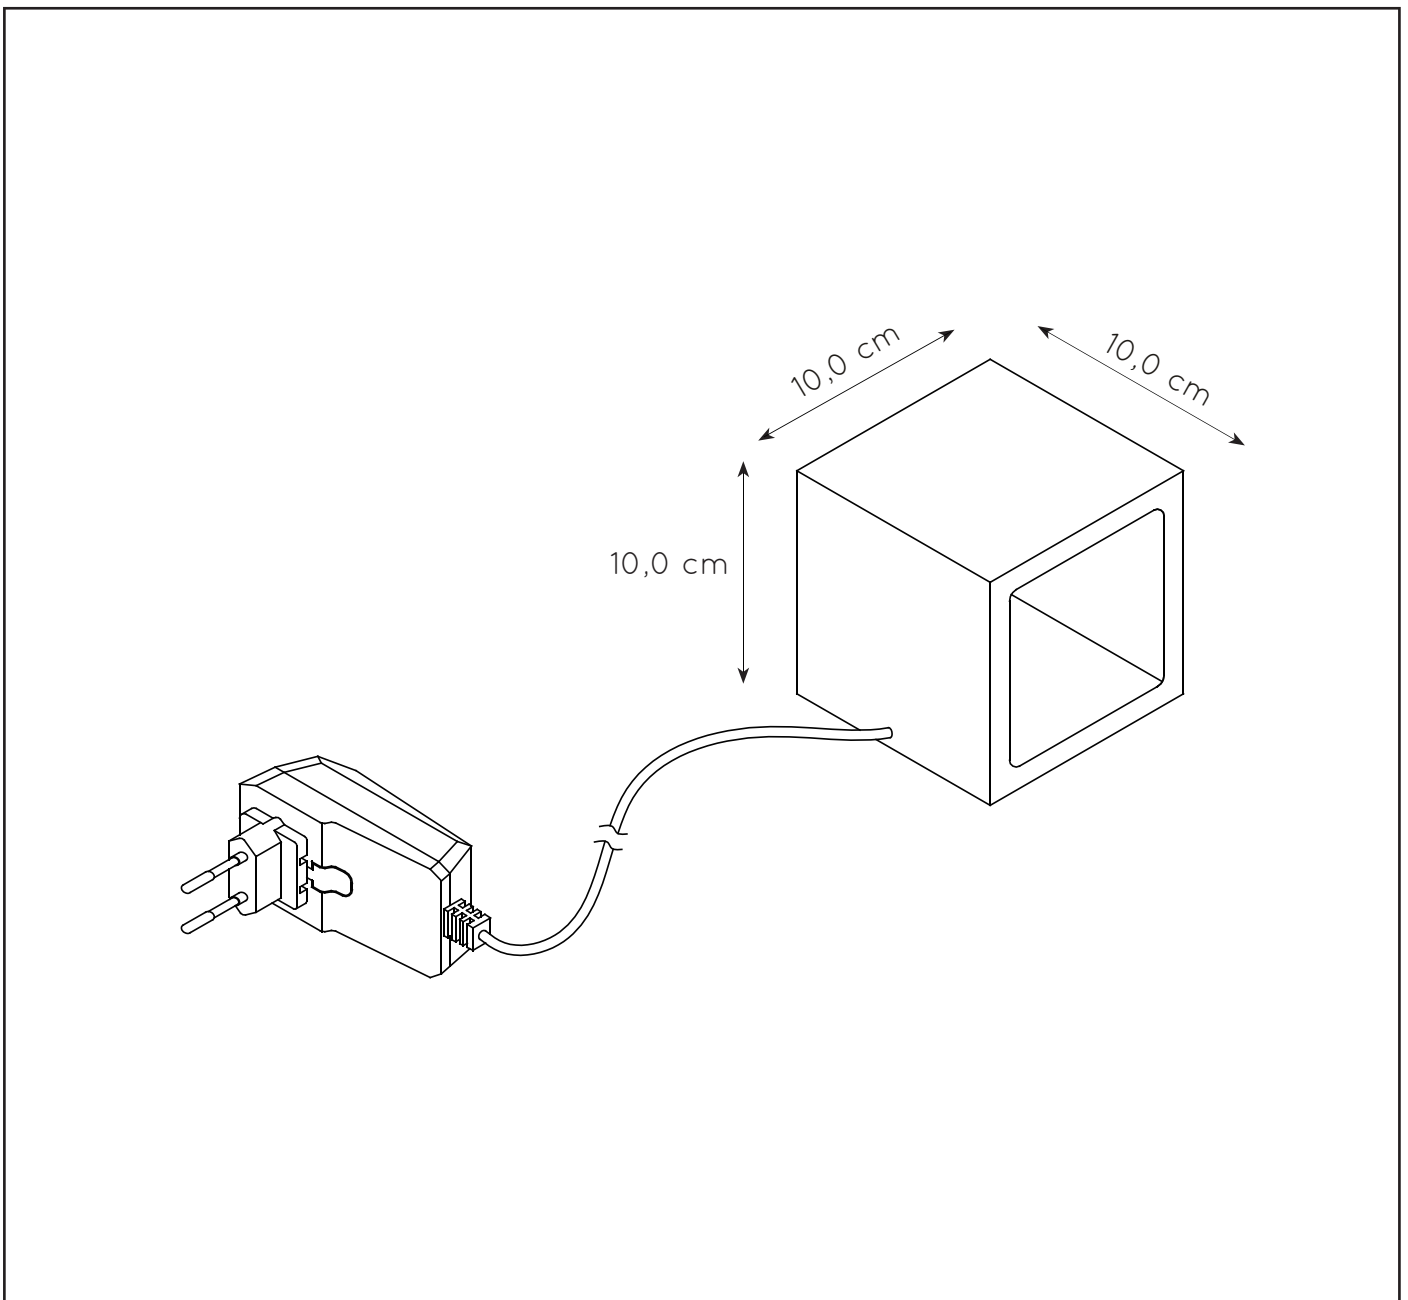

XIO

item number : 17594/05/30

EAN code : 5411212175663

item number : 17594/05/31

EAN code : 5411212175656