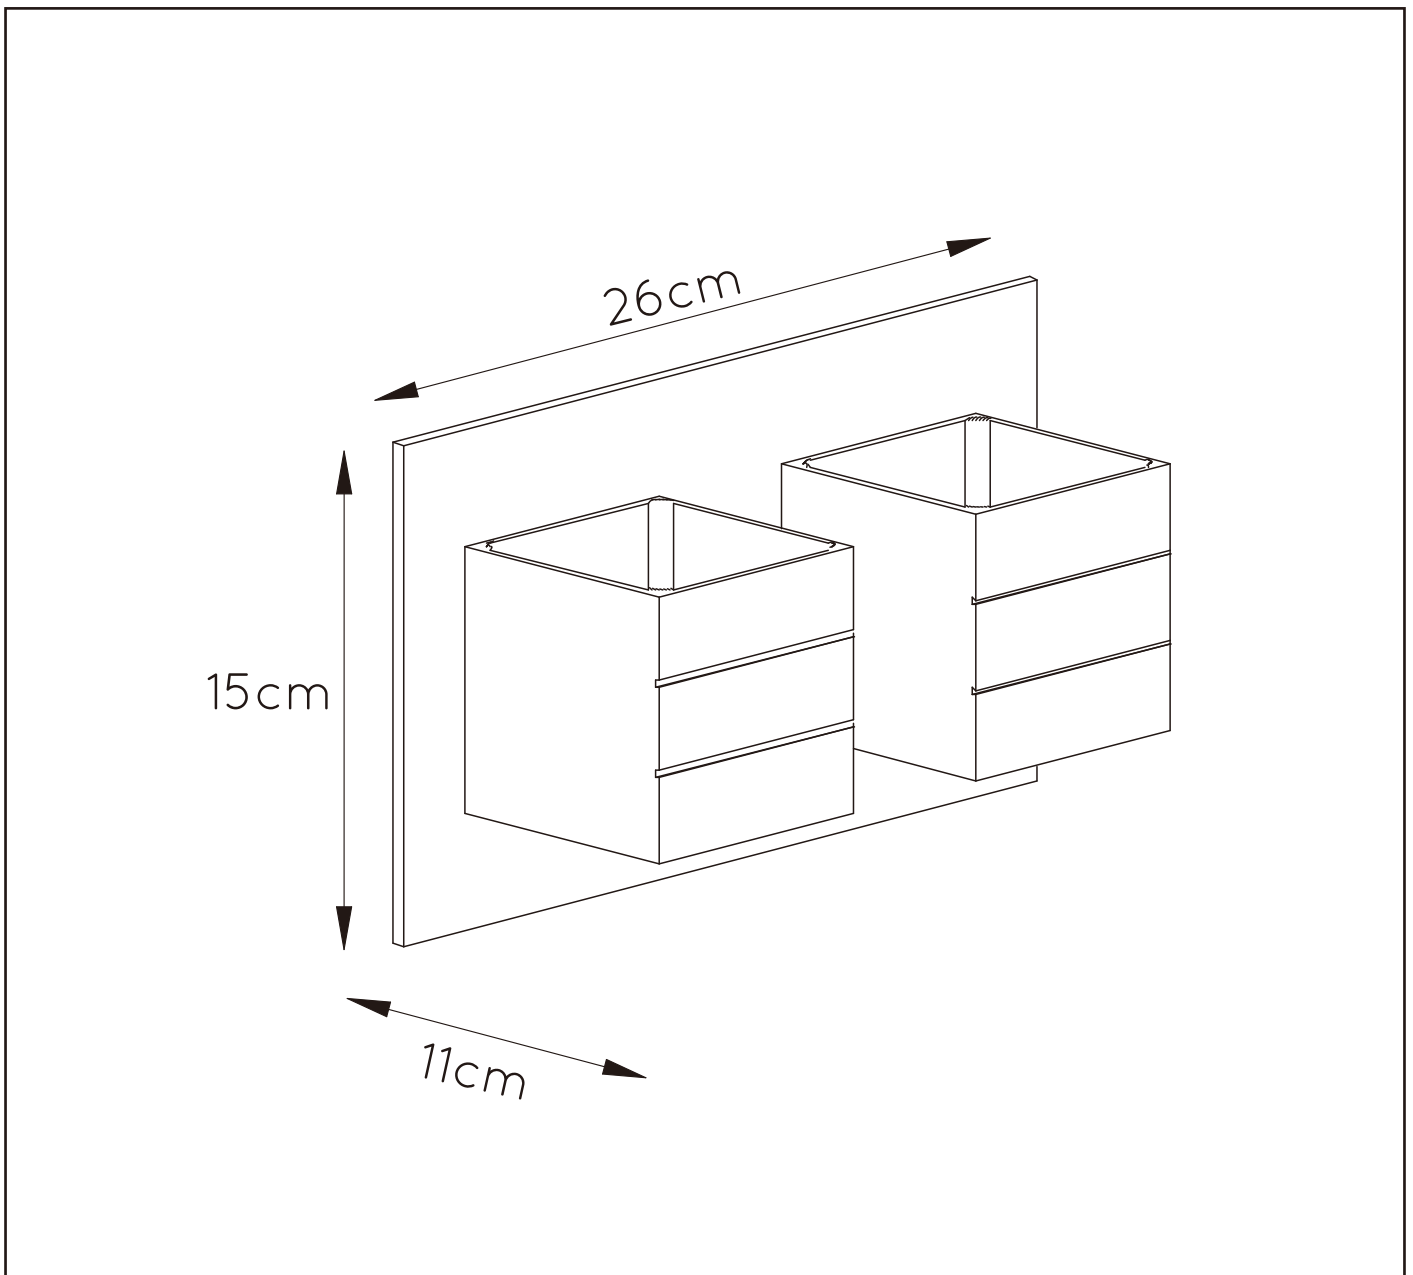

BOK

Item number : 17282/02/12

EAN code : 5411212173201

Item number : 17282/02/31

EAN code : 5411212175533