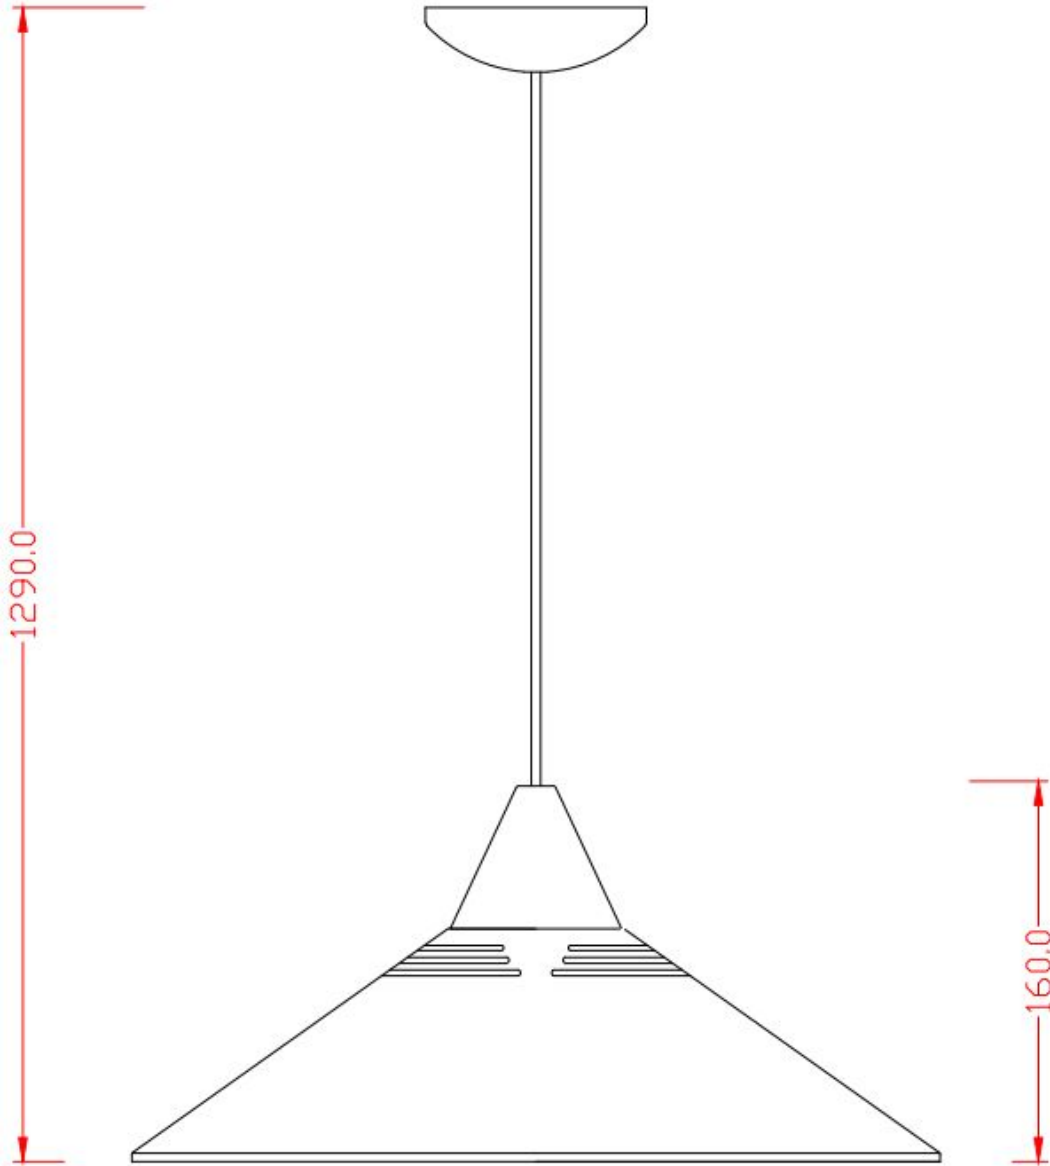

Line drawing of the item (with outline dimensions)

Item number: 16431-30-30

Installation drawing

Technical details

materials used:	Metal
color:	Black
dimmable and how is the fixture dimmable:	
size:	Height: 1290mm Length: Φ 300mm Width: Net Weight: 0.978kg
power requirements:	220-240V~50Hz
bulb type and maximum Wattage:	E27 Max.60W
number of bulbs:	1 \times E27
IP degree:	IP20