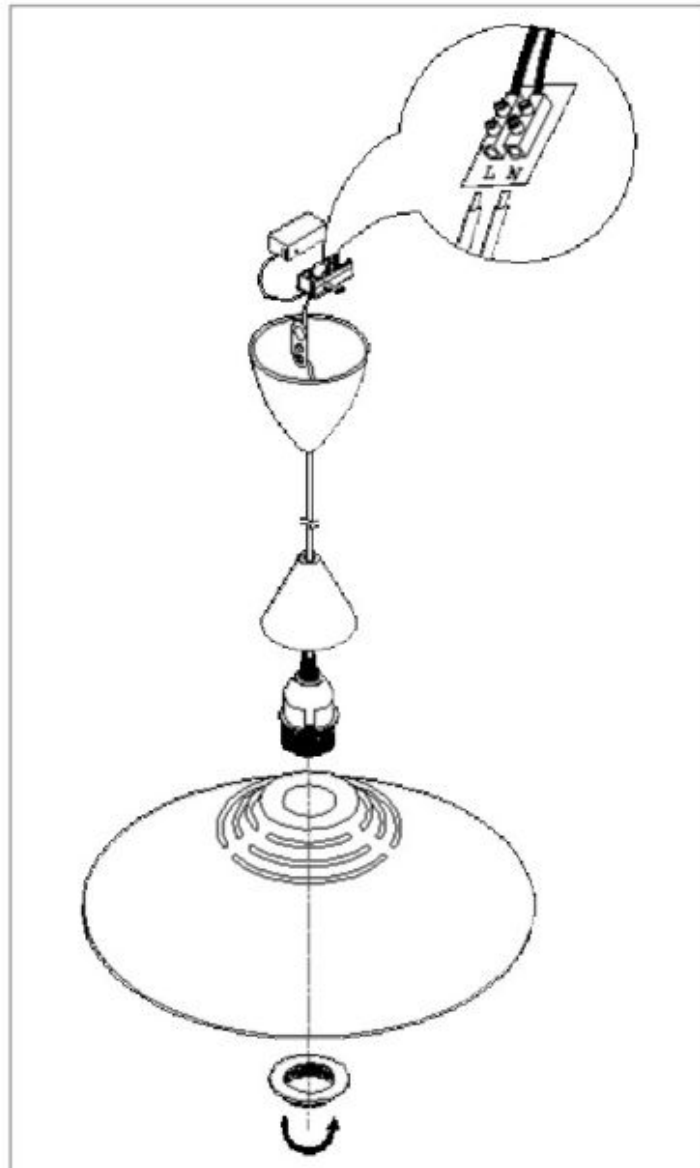

Line drawing of the item (with outline dimensions)

Item number: 16431-30-30

Installation drawing

Technical details

materials used:	Metal
color:	Black
dimmable and how is the fixture dimmable:	
size:	Height: 1290mm Length: Φ 300mm Width: Net Weight: 0.978kg
power requirements:	220-240V~50Hz
bulb type and maximum Wattage:	E27 Max.60W
number of bulbs:	1 \times E27
IP degree:	IP20