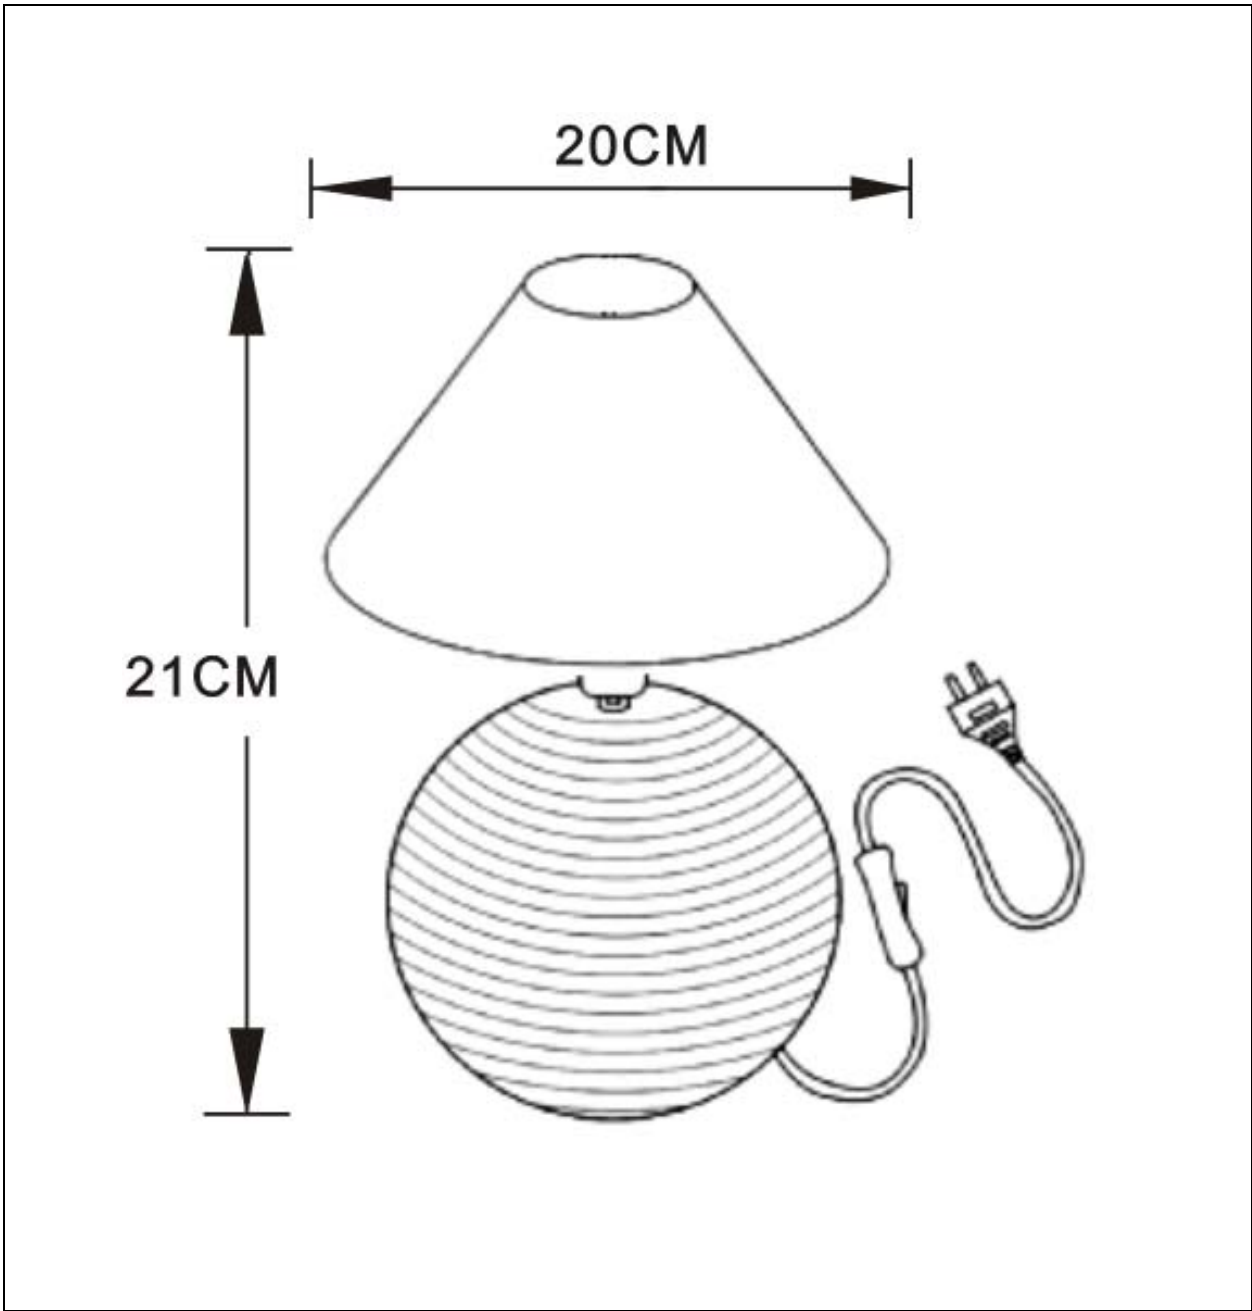

LUCIDE

Item number: 14550/81/30, 14550/81/31, 14550/81/35, 14550/81/38, 14550/81/57, 14550/81/85

Technical details

Materials used:	Ceramic/cotton shade
Color:	Black/White/Blue/Cream/Bordeaux/Apple Green
Dimmable and how is fixture dimmable	No
Size:	Height: 210cm
	Length: 200cm
	Width: 200cm
	Net weight: 0.5kgs
Power requirements:	220-240V/ ~50Hz
Bulb type and maximum wattage:	E14 MAX. 40W
Number of bulbs:	1XE14
IP degree:	IP20