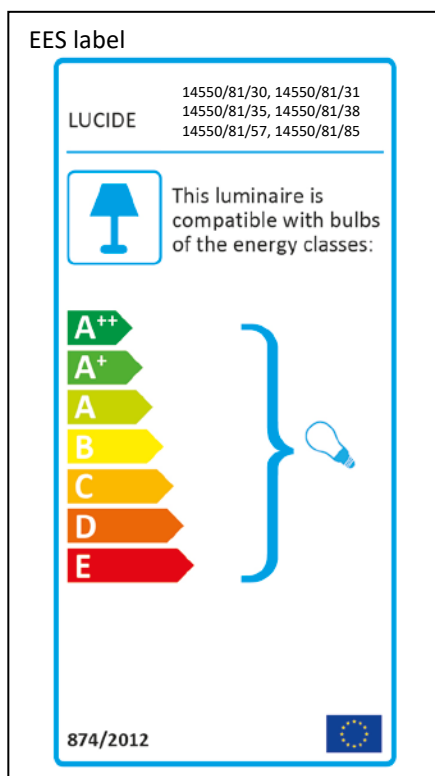

Von der Garantie ausgenommen: 1. Gebrochene Glasteile der Fassung werden nur innerhalb von 14 Tagen ab Kauf durch den Endkunden ersetzt. 2. Normaler Verschleiß, Verfärbungen aufgrund des normalen Gebrauchs. 3. Beschädigungen aufgrund externer Ursachen wie Feuer, Wasser, unsachgemäße Nutzung/ Installation oder Wartung des Produkts.

Kunden müssen das defekte Produkt/Teil und den Originalkaufbeleg einsenden, um Garantieansprüche geltend zu machen.

Deklaracja gwarancji:

LucideNV gwarantuje, że dostarczone produkty będą wolne od defektów materiałowych oraz produkcyjnych przez okres 2 lat od daty zakupu przez użytkownika końcowego, jeżeli urządzenie jest zainstalowane i prawidłowo utrzymywane zgodnie z instrukcją obsługi.

Wyłączenie z gwarancji: 1. Rozbite szkło zostanie wymienione tylko do 14 dni od momentu zakupu przez użytkownika końcowego. 2. Normalne zużycie, utrata koloru w wyniku normalnego użytkowania. 3. Uszkodzenie spowodowane czynnikami zewnętrznymi takimi, jak ogień, woda, nieprawidłowe używanie/ instalacja lub utrzymywanie produktu.

W celu uzyskania gwarancji klient musi zwrócić uszkodzony przedmiot oraz oryginalny dowód zakupu.

Other languages of the manual and further explanations can be found on our website.