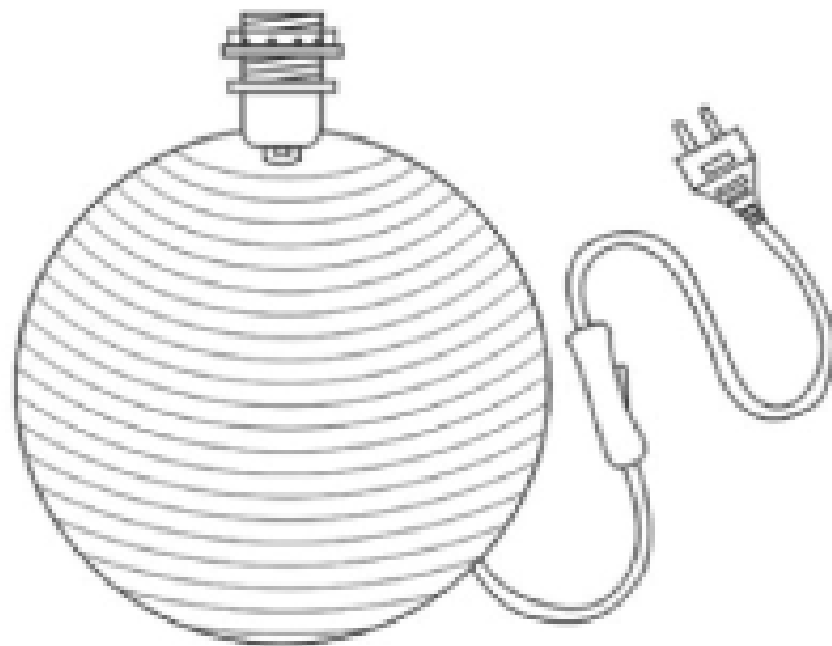

LUCIDE

Item number: 14550/81/30, 14550/81/31, 14550/81/35, 14550/81/38, 14550/81/57, 14550/81/85

Technical details

Materials used:	Ceramic/cotton shade
Color:	Black/White/Blue/Cream/Bordeaux/Apple Green
Dimmable and how is fixture dimmable	No
Size:	Height: 210cm
	Length: 200cm
	Width: 200cm
	Net weight: 0.5kgs
Power requirements:	220-240V/ ~50Hz
Bulb type and maximum wattage:	E14 MAX. 40W
Number of bulbs:	1XE14
IP degree:	IP20