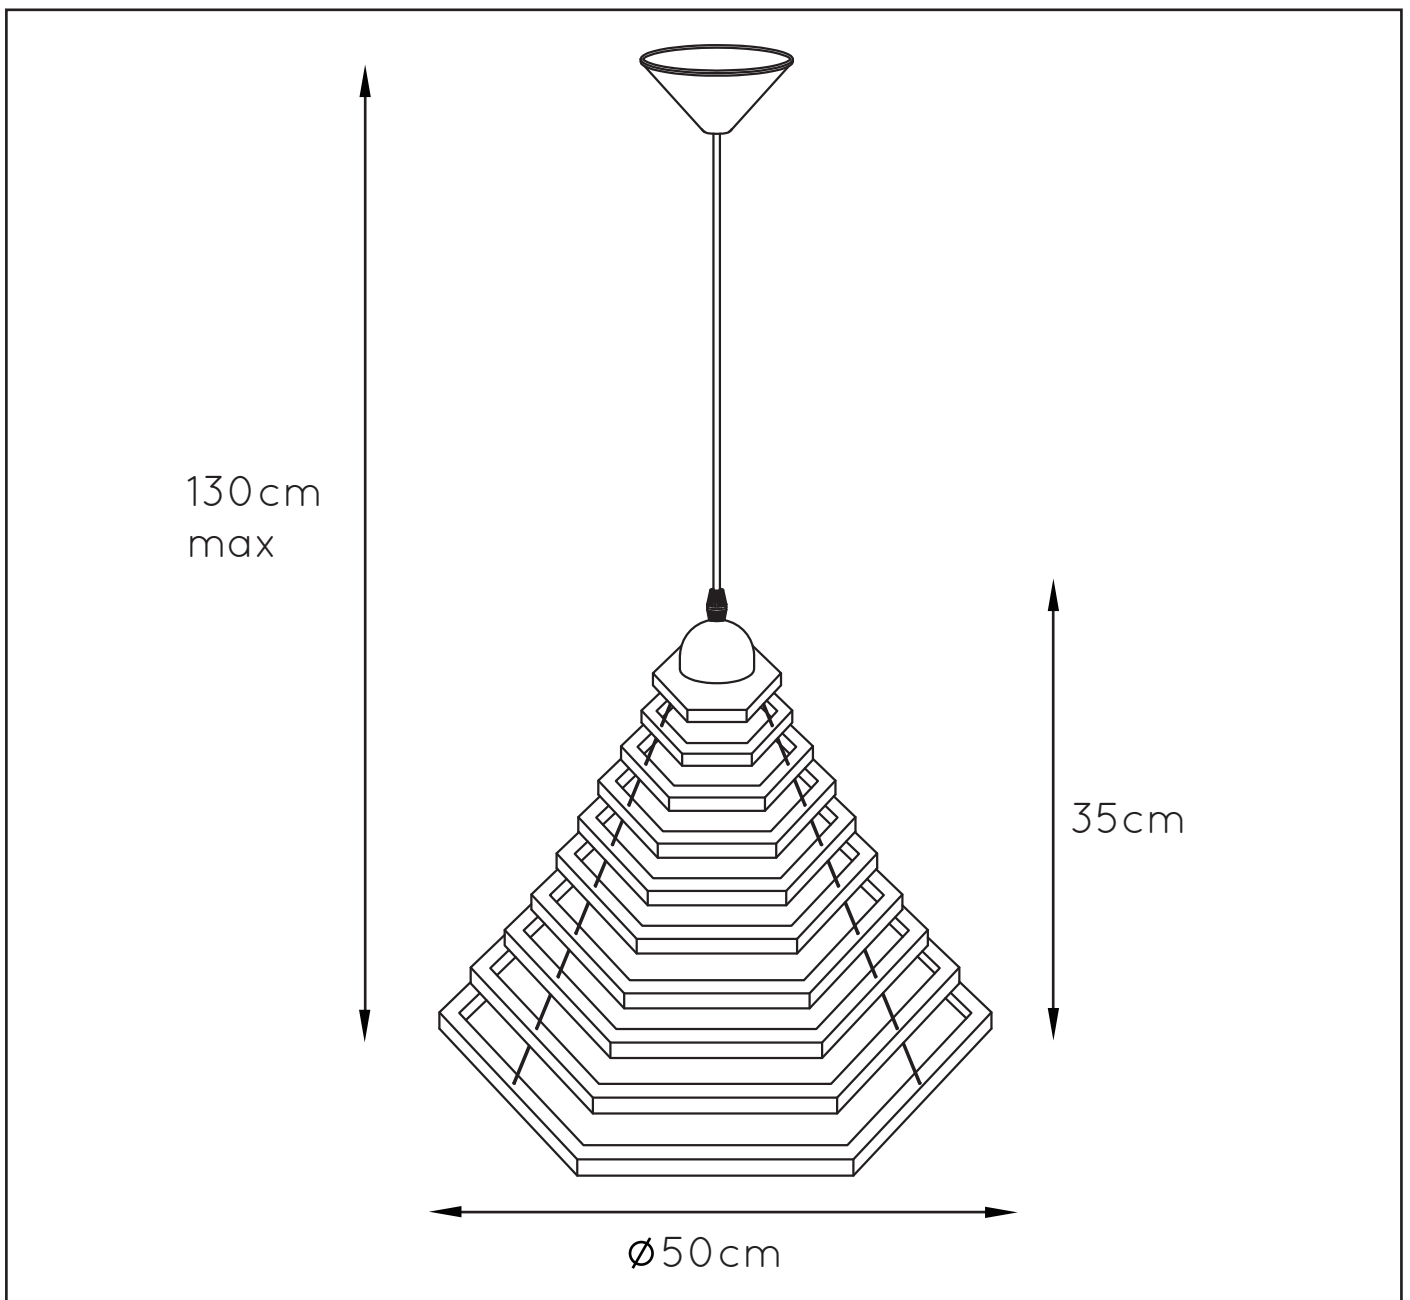

**RECOMMENDED LUCIDE
 LIGHT SOURCE**

49020/05/67

Light source dimmable : Yes

Light source incl. : No

General

Dimensions LxWxH : 50 cm x 50 cm x 130 cm
Heigth minimum : 50cm
Heigth maximum : 130cm
Dimensions shade LxWxH : 50 cm x 50 cm x 35 cm
Main material : PVC and Plastic
Ceiling rose material : Plastic
Color : White
Style : Hexagon
Shape : Round
Weight : 1kg
Warranty : 2 years

Product specifications

Dimmable : No
Light direction : Around (Diffuse)
Adjustable in heigth : Adjustable In Height
 (Before Installation)
Directional : Not Directional
Cable : Yes, Cable On Product
Cable length : 85 cm
Sensor : Without Sensor
Control : Light Switch Control
IP-Class : 20
Electric class : 2
Light source including ?: No
Lamp socket : E27
Light source number : 1
Power requirements : 220-240V~50Hz
Bulb type & maximum wattage : E27-ESL-Max.24W

For more specifications of this product please visit

www.lucide.com

TORA

Item number : 08405/50/31

EAN code : 5411212082107

For more specifications, dimensions please visit
www.lucide.com

LUCIDE

INSTALLATION DRAWING SPECIFICATIONS