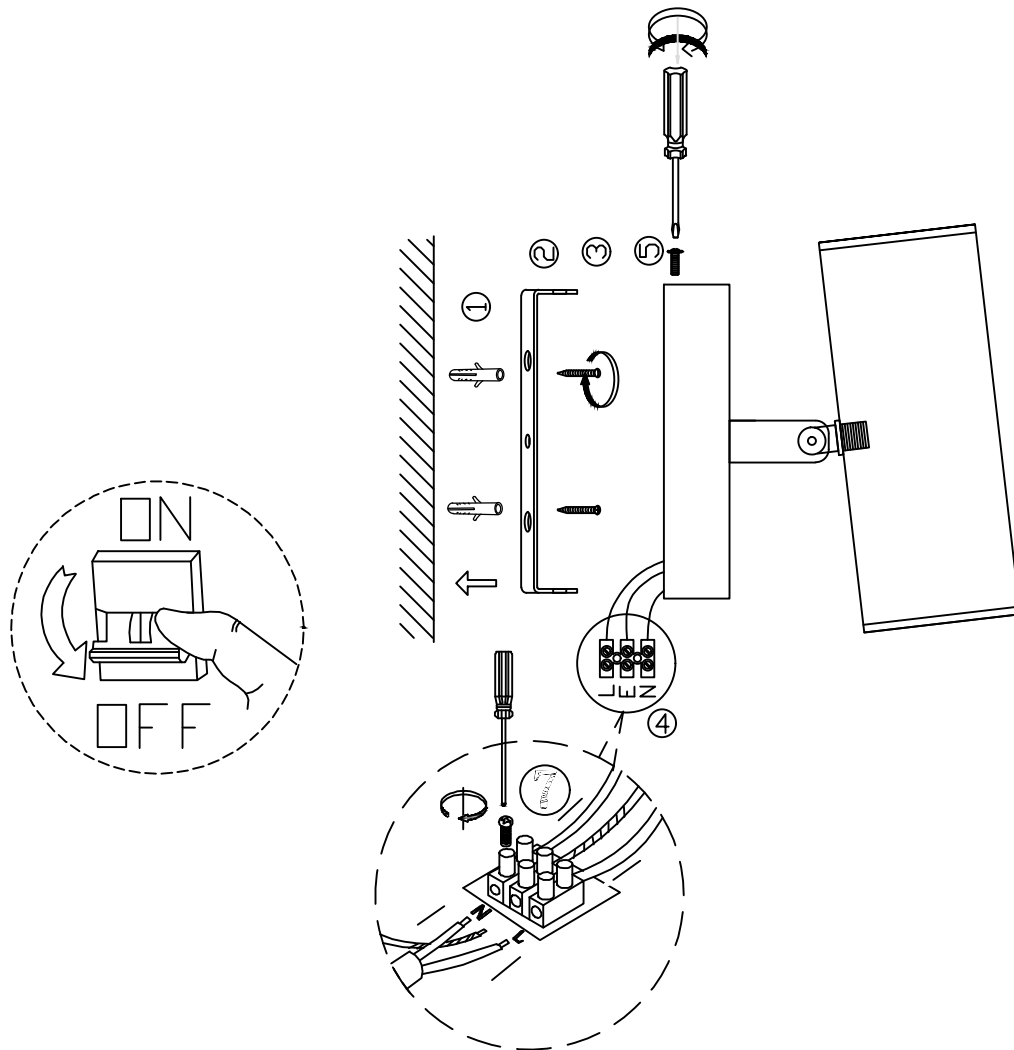

8860/W

1. Rated Voltage: AC220-250V
2. Frequency: 50Hz
3. light source:GU10
4. Material: Metal And Glass