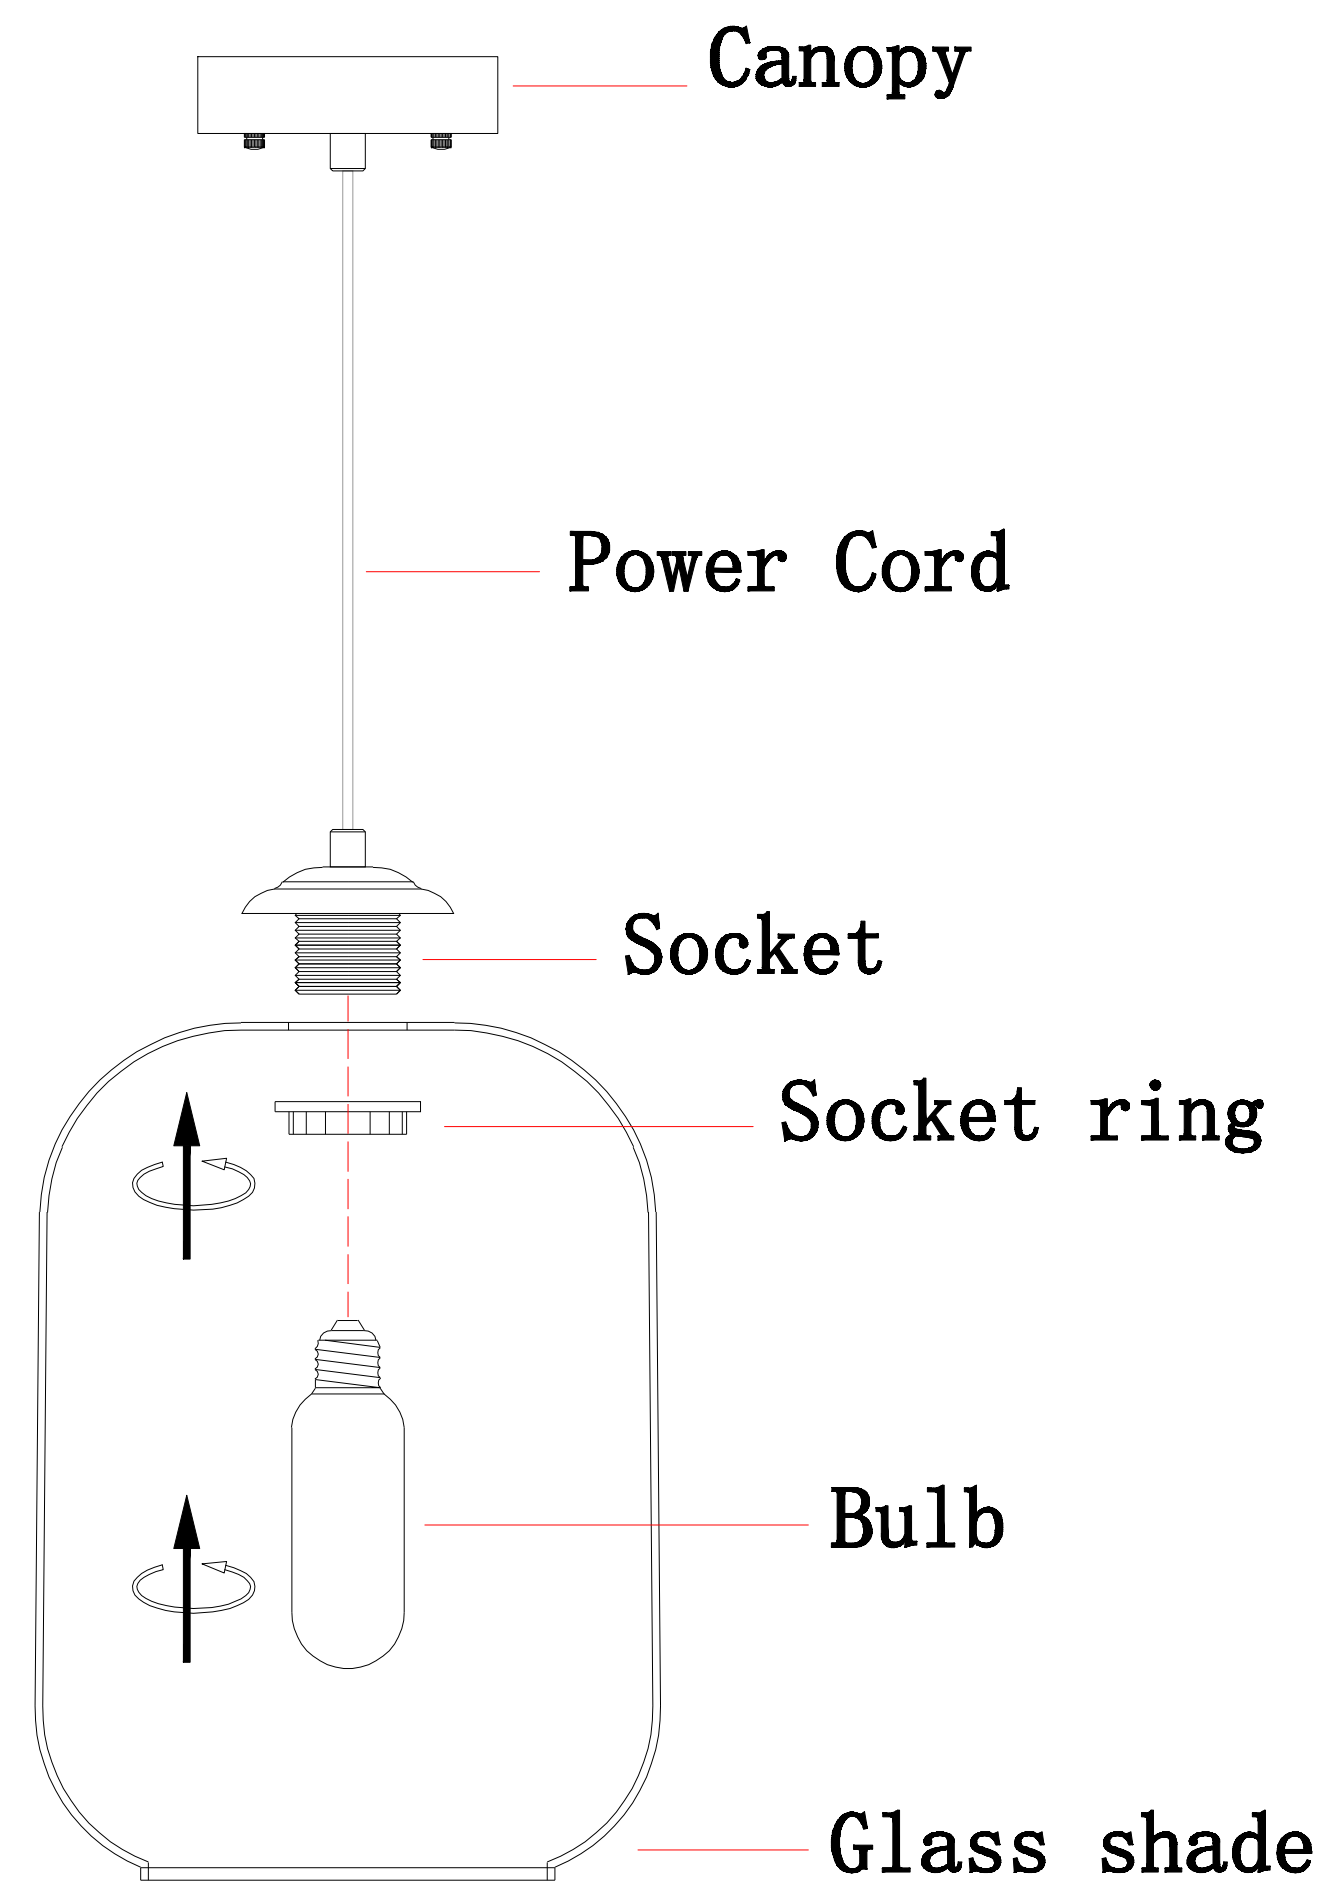

# INSTALLATION INSTRUCTIONS

Item Number:

Connect wires according to below chart

## Installation Instructions

- 1、 Fix the panel to the ceiling or wall and connect the power cord as required.  
This work is recommended to be operated by professionals to ensure safety!

**WARNING** (To reduce the risk of fire, electric shock, or injury to persons):