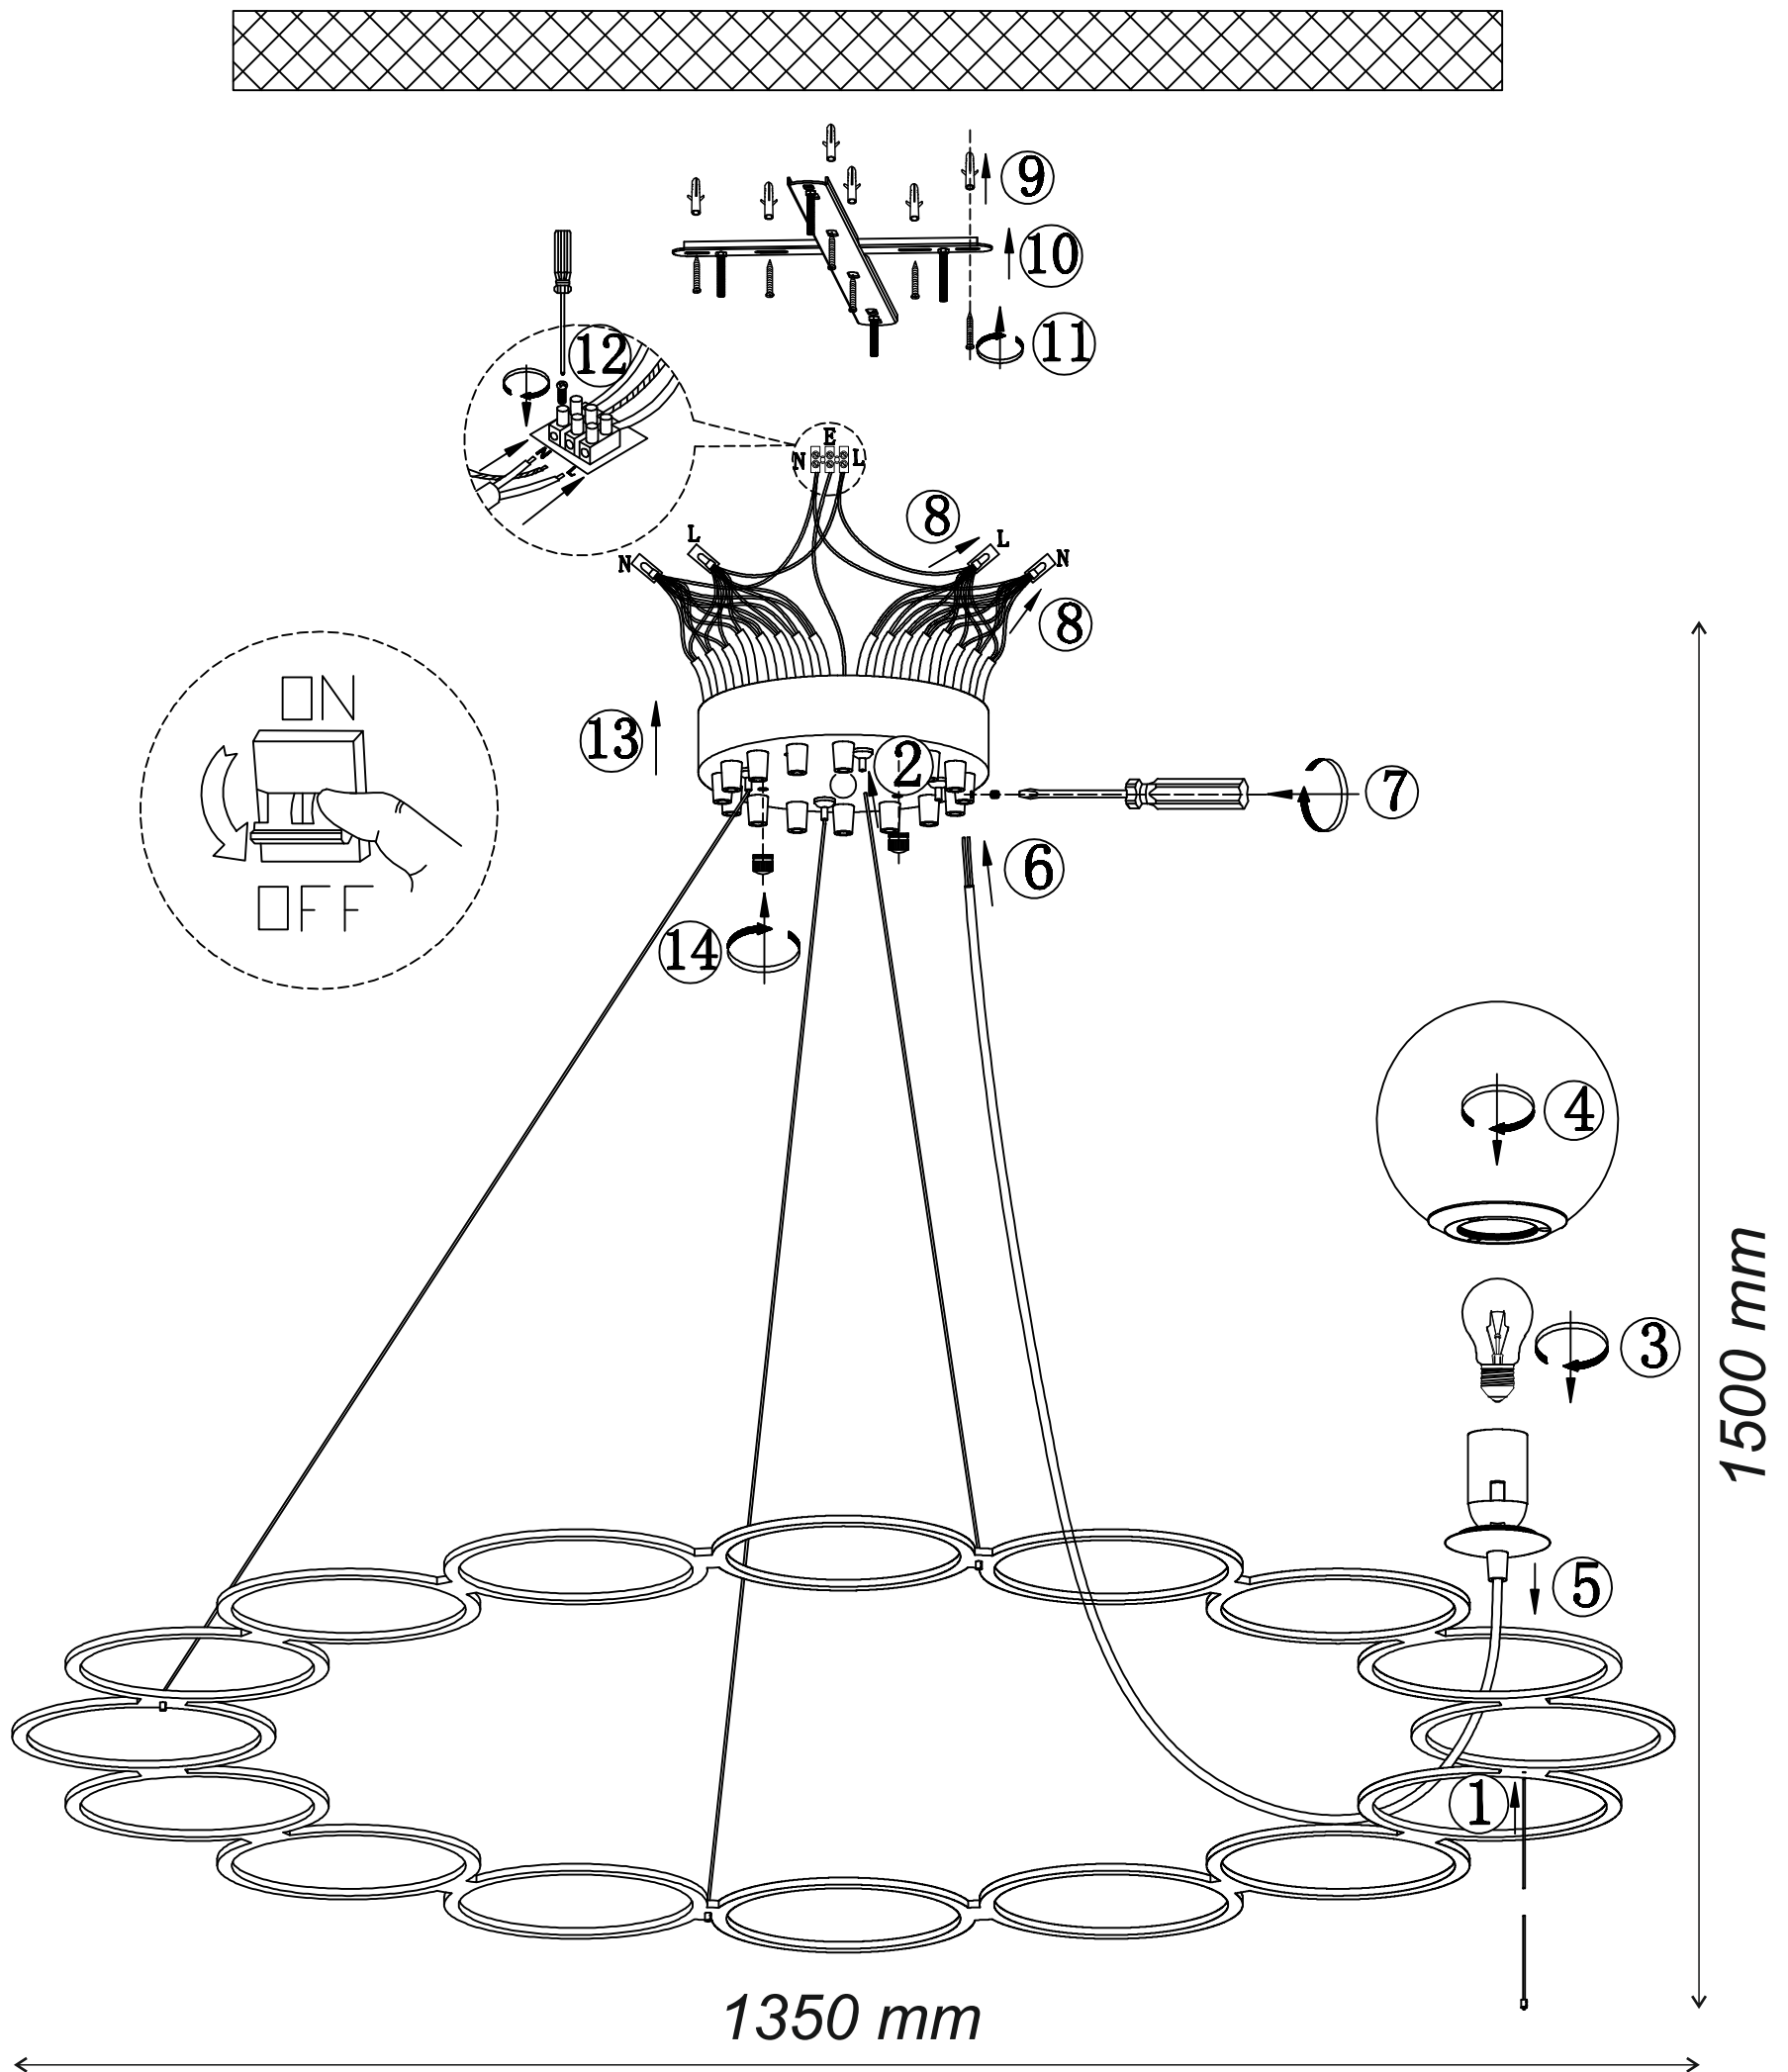

10346P/16

- 1. Rated Voltage: AC220~240V
- 2. Frequency: 60Hz
- 3. light source: 16*E27 Max. 60W
- 4. Material: Metal+Glass