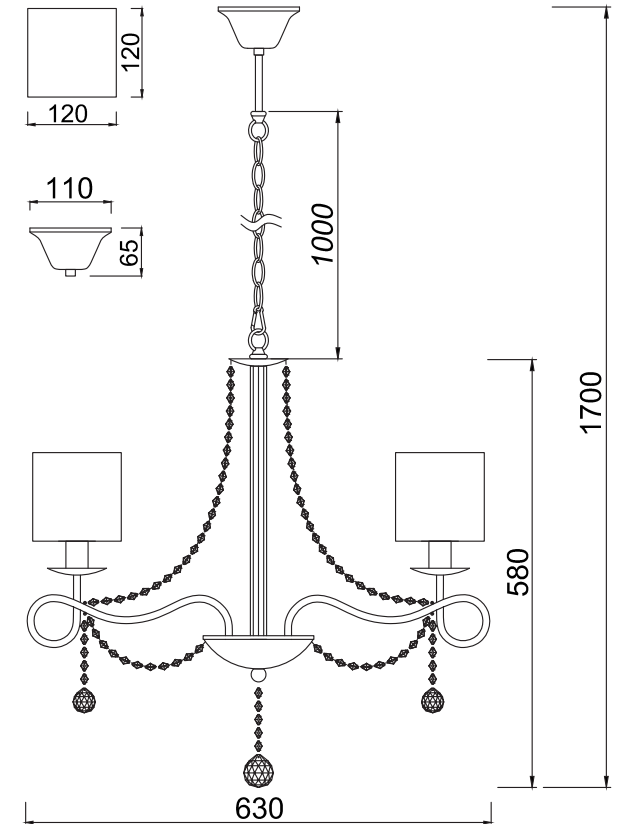

FREYA
TRADITION OF QUALITY

INSTRUCTION

MODEL: FR2907-PL-05-CH

5 X E14 (40W)

FREYA-LIGHT.COM