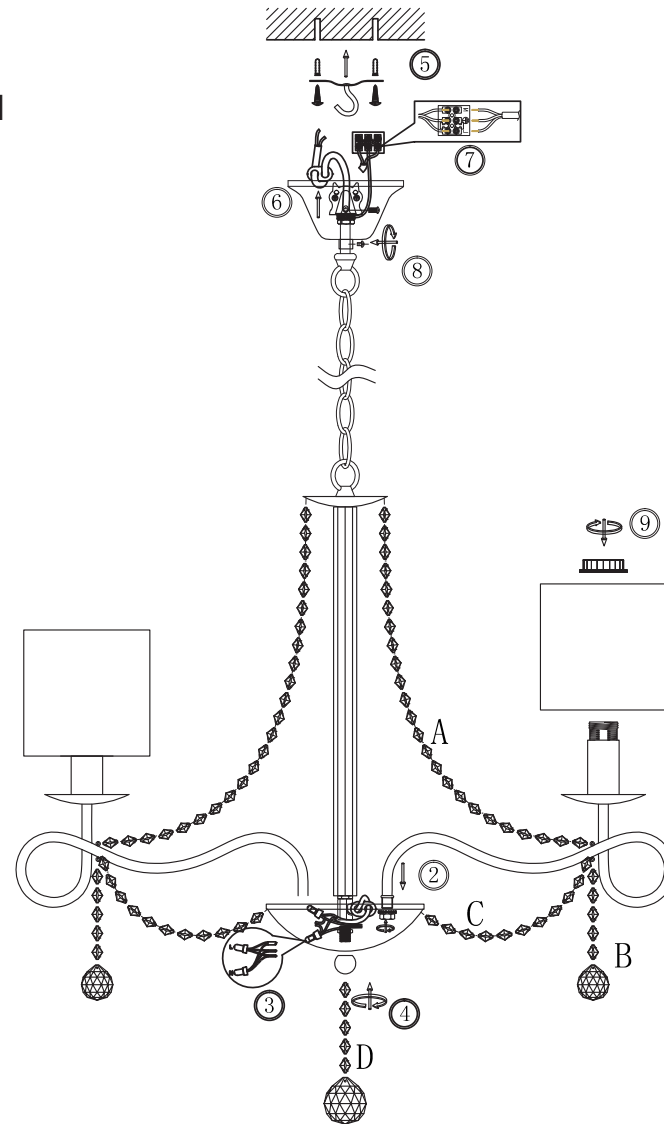

FREYA
TRADITION OF QUALITY

INSTRUCTION

MODEL: FR2907-PL-05-CH

5 X E14 (40W)

FREYA-LIGHT.COM