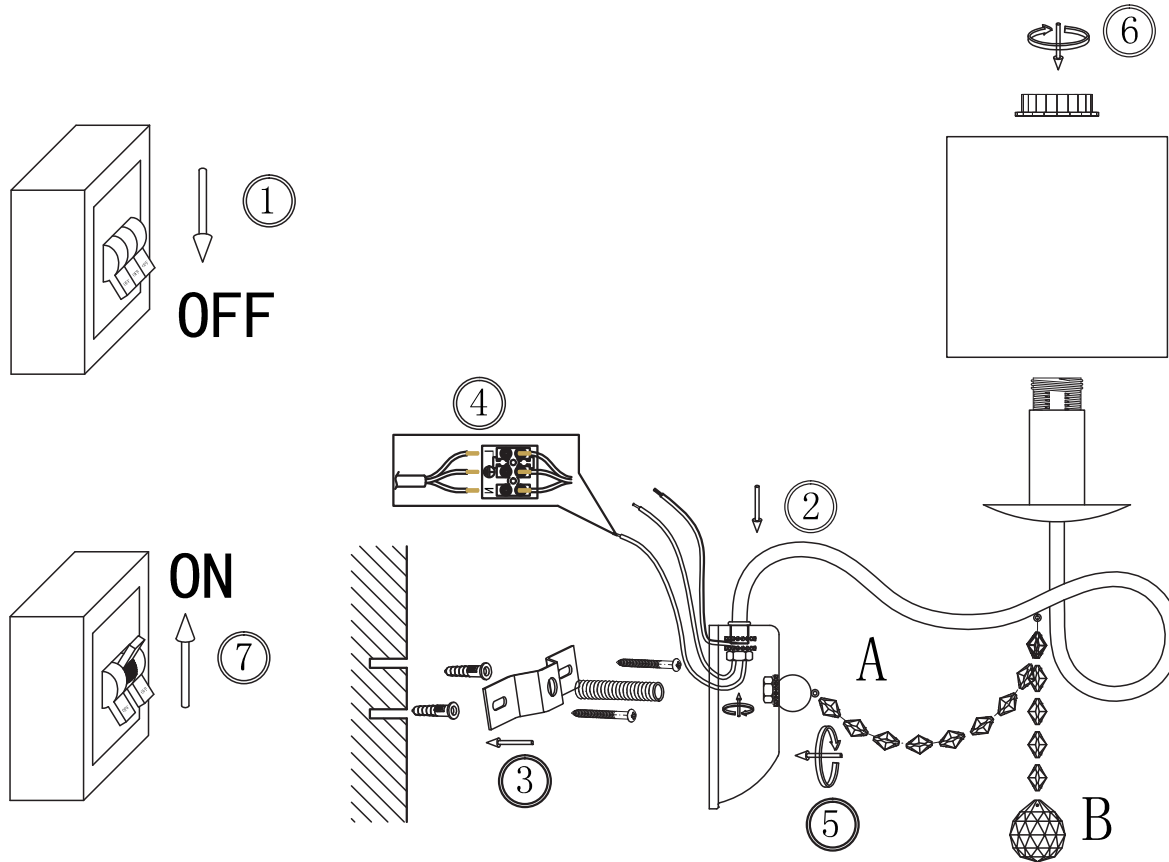

# INSTRUCTION

MODEL: FR2907-WL-01-CH

1 X E14 (40W)

FREYA-LIGHT.COM