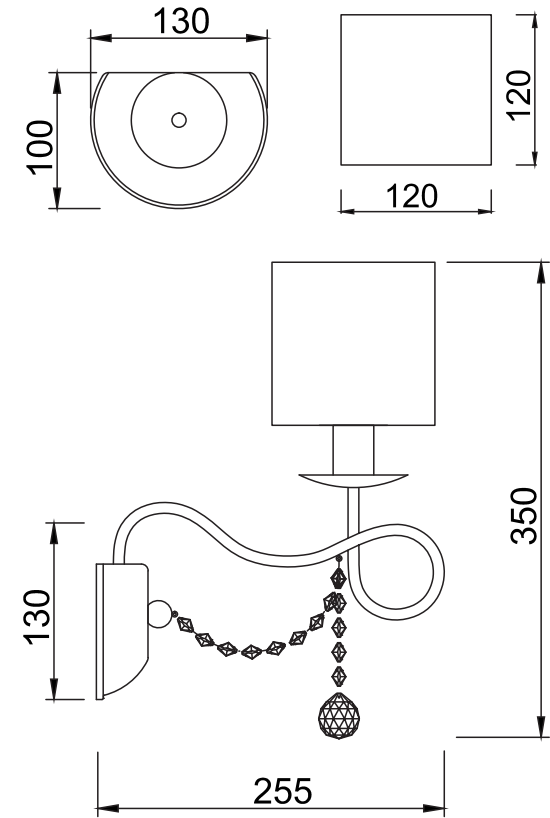

# INSTRUCTION

MODEL: FR2907-WL-01-CH

1 X E14 (40W)

FREYA-LIGHT.COM