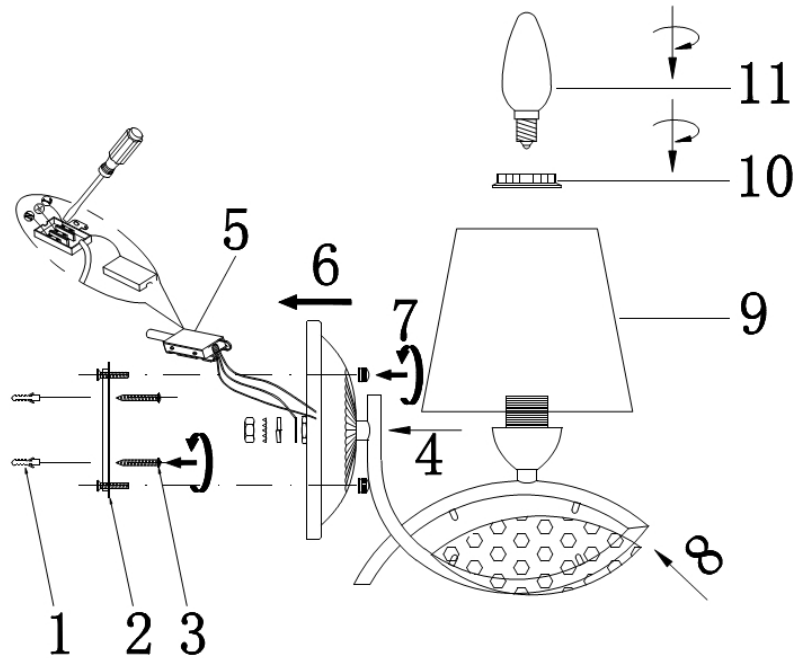

FREYA
TRADITION OF QUALITY

INSTRUCTION

Model: FR5597WL-01BZ

Wall Lamp

1 x E14 (60W)

FREYA-LIGHT.COM