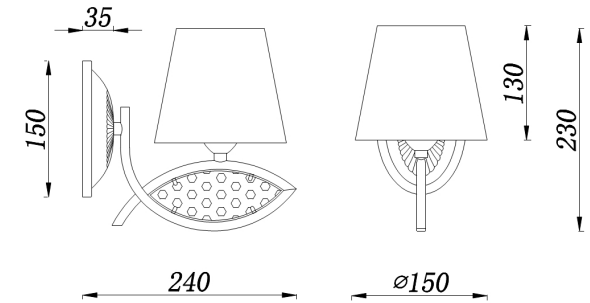

FREYA
TRADITION OF QUALITY

INSTRUCTION

Model: FR5597WL-01BZ

Wall Lamp

1 x E14 (60W)

FREYA-LIGHT.COM