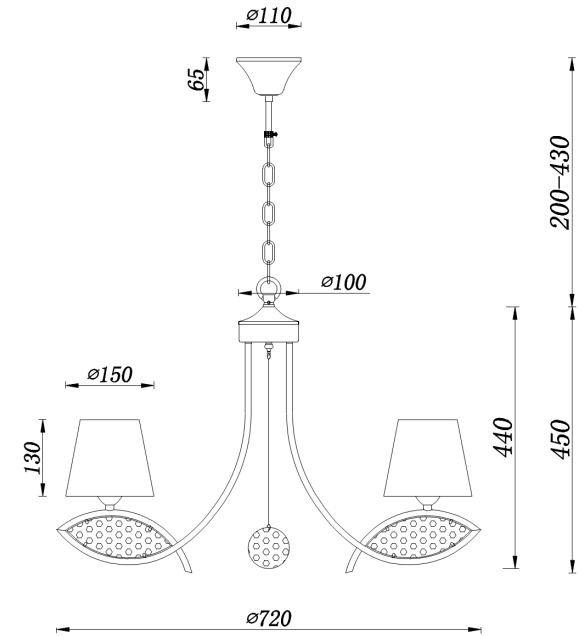

# INSTRUCTION

**Model:** FR5597PL-07BZ

**Chandelier**

7 x E14 (60W)

FREYA-LIGHT.COM