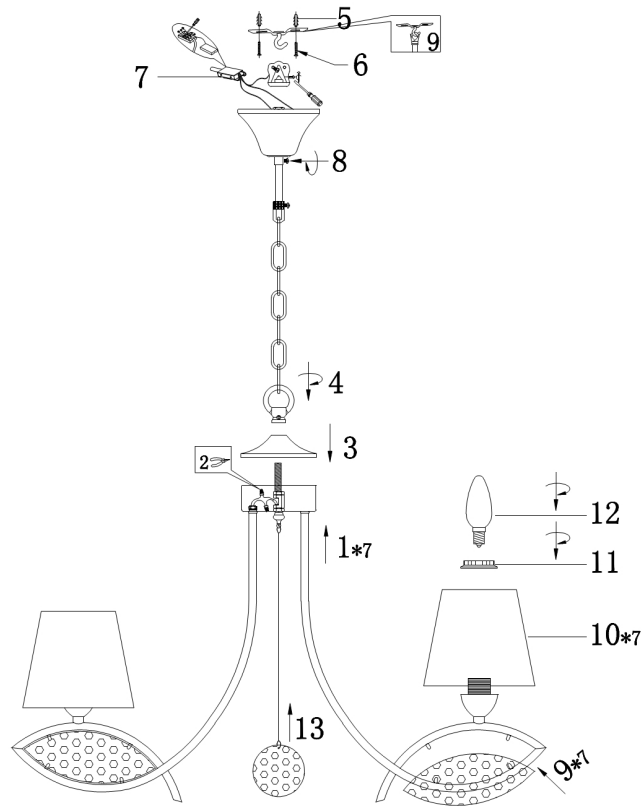

# INSTRUCTION

**Model:** FR5597PL-07BZ

**Chandelier**

7 x E14 (60W)

FREYA-LIGHT.COM