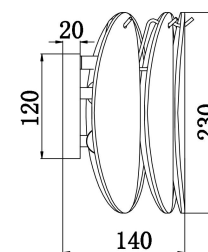

FREYA
TRADITION OF QUALITY

Instruction

FR5189WL-02BS

2xE14 40W

Model: FR5189WL-02BS

Collection: Modern

Wall Lamps