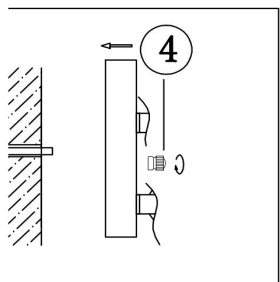

FREYA
TRADITION OF QUALITY

Instruction

FR5189WL-02BS

2xE14 40W

Model: FR5189WL-02BS

Collection: Modern

Wall Lamps