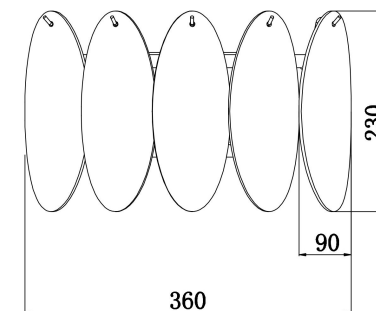

FREYA
TRADITION OF QUALITY

Instruction

FR5189WL-02BS

2xE14 40W

Model: FR5189WL-02BS

Collection: Modern

Wall Lamps