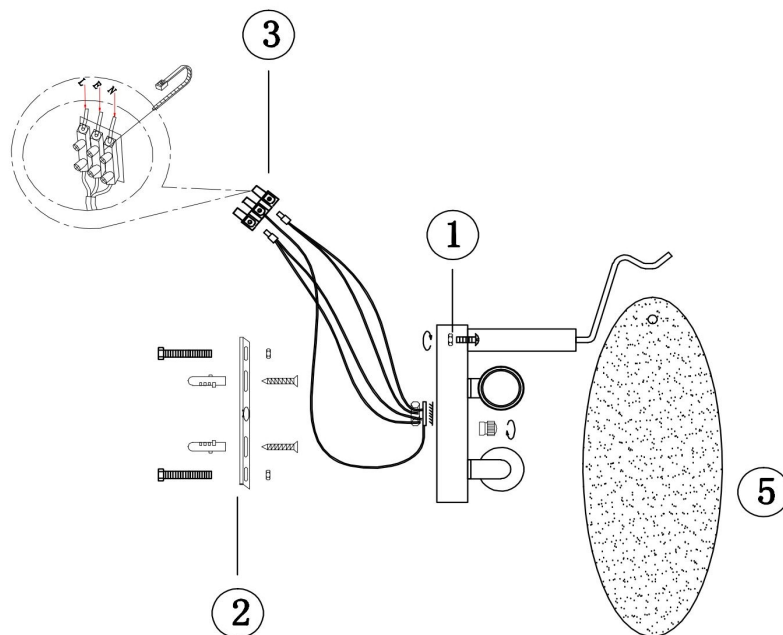

FREYA
TRADITION OF QUALITY

Instruction

FR5189WL-02BS

2xE14 40W

Model: FR5189WL-02BS

Collection: Modern

Wall Lamps