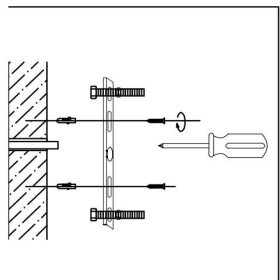

FREYA
TRADITION OF QUALITY

Instruction

FR5189WL-02BS

2xE14 40W

Model: FR5189WL-02BS

Collection: Modern

Wall Lamps