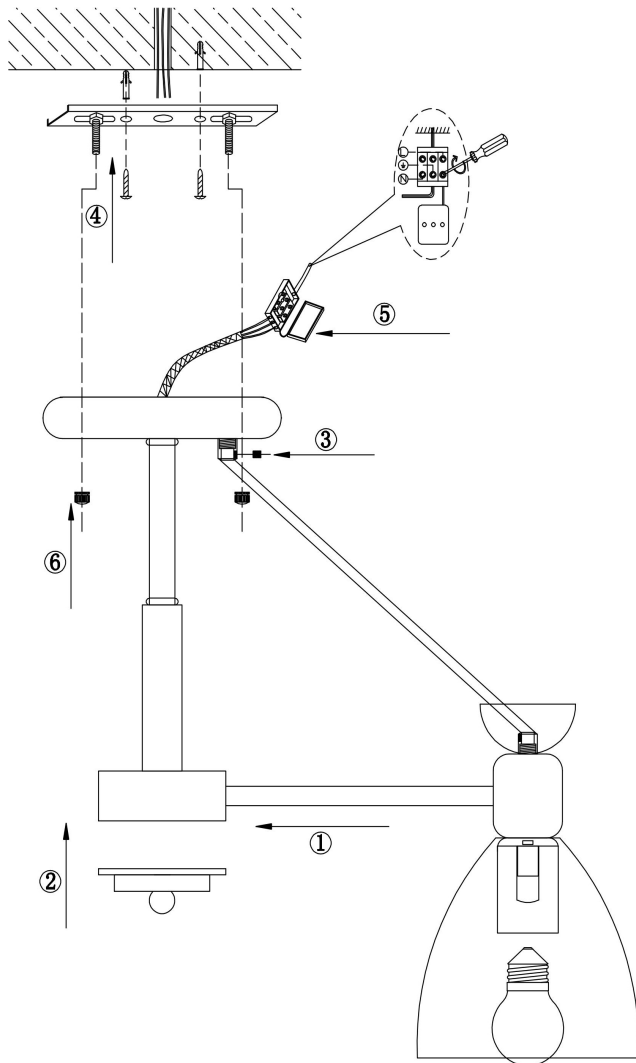

FREYA
TRADITION OF QUALITY

Instruction

FR5033CL-05W

5xE27 60W

Model: FR5033CL-05W

Collection: Modern

Ceiling Lamps