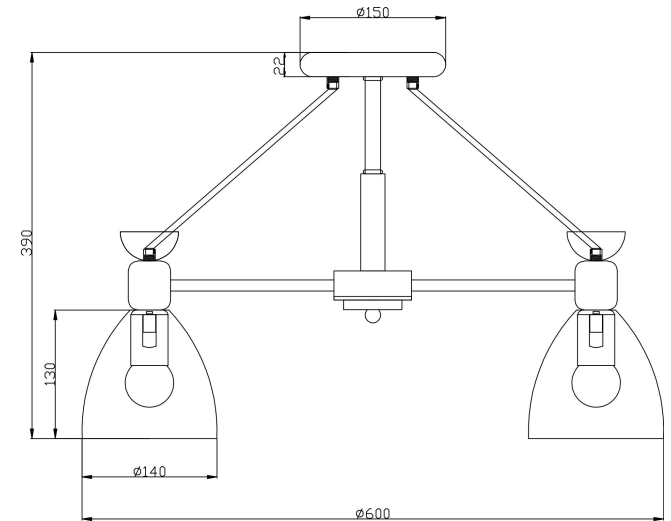

FREYA
TRADITION OF QUALITY

Instruction

FR5033CL-05W

5xE27 60W

Model: FR5033CL-05W

Collection: Modern

Ceiling Lamps