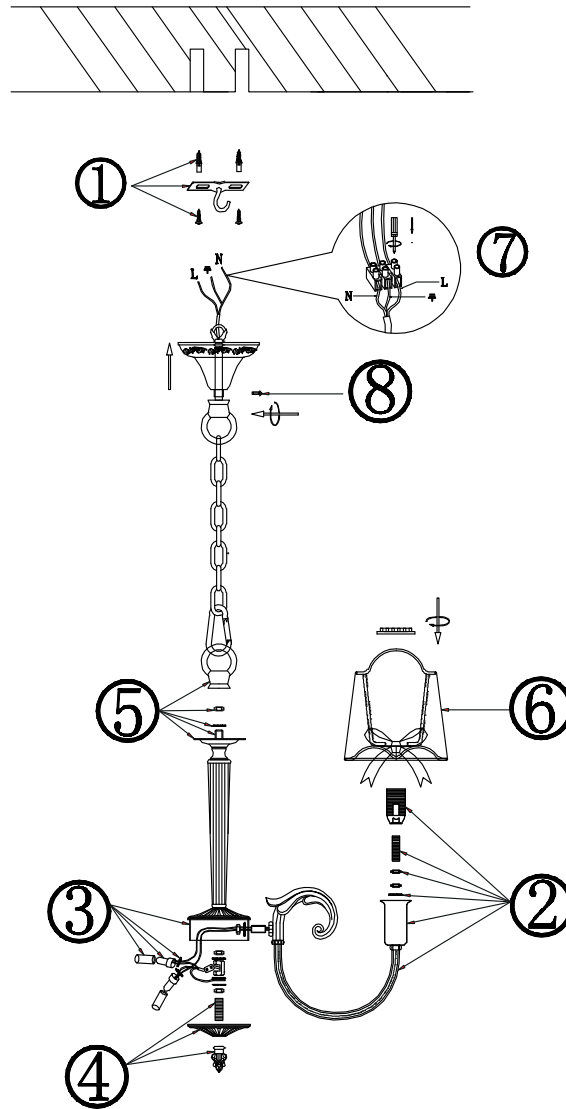

FREYA
TRADITION OF QUALITY

INSTRUCTION

MODEL: FR2749-PL-08-WG
CHANDELIER

8 x E14 (40W)

FREYA-LIGHT.COM