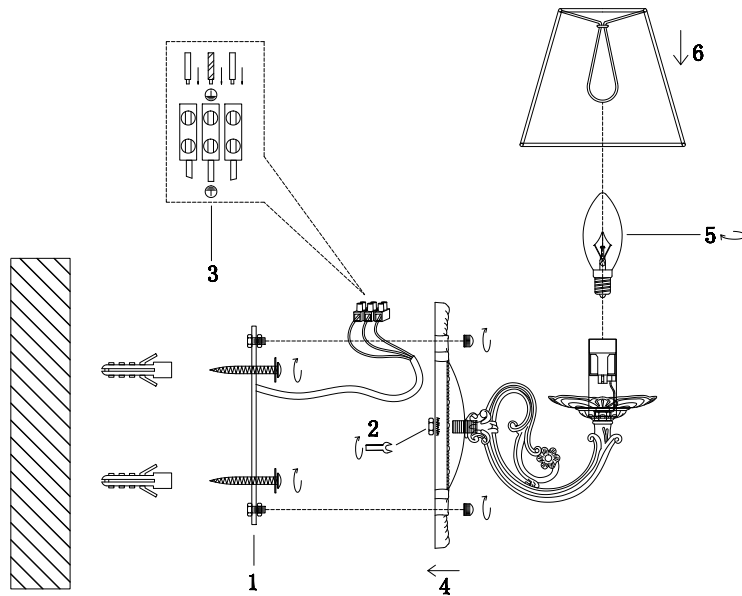

# Instruction

FR2686WL-01W

1 x E14 (40W)

Model: FR2686WL-01W  
Series: Jasmine

Wall Lamps