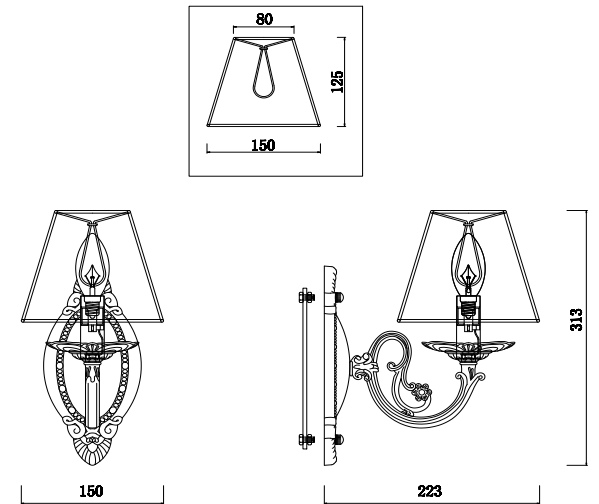

# Instruction

FR2686WL-01W

1 x E14 (40W)

Model: FR2686WL-01W  
Series: Jasmine

Wall Lamps