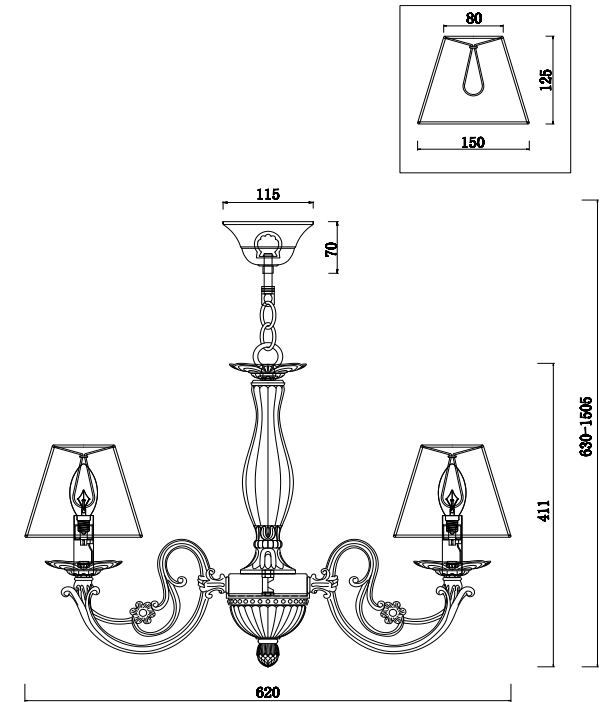

# Instruction

FR2686PL-06W

6 x E14 (40W)

Model: FR2686PL-06W

Series: Jasmine

Ceiling Lamps