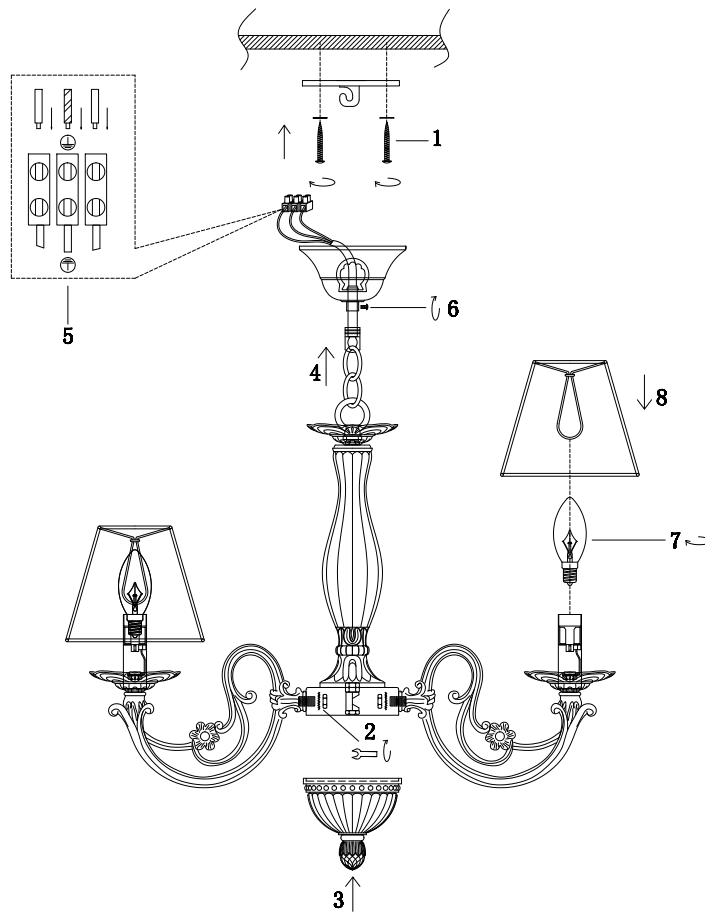

# Instruction

FR2686PL-06W

6 x E14 (40W)

Model: FR2686PL-06W

Series: Jasmine

Ceiling Lamps