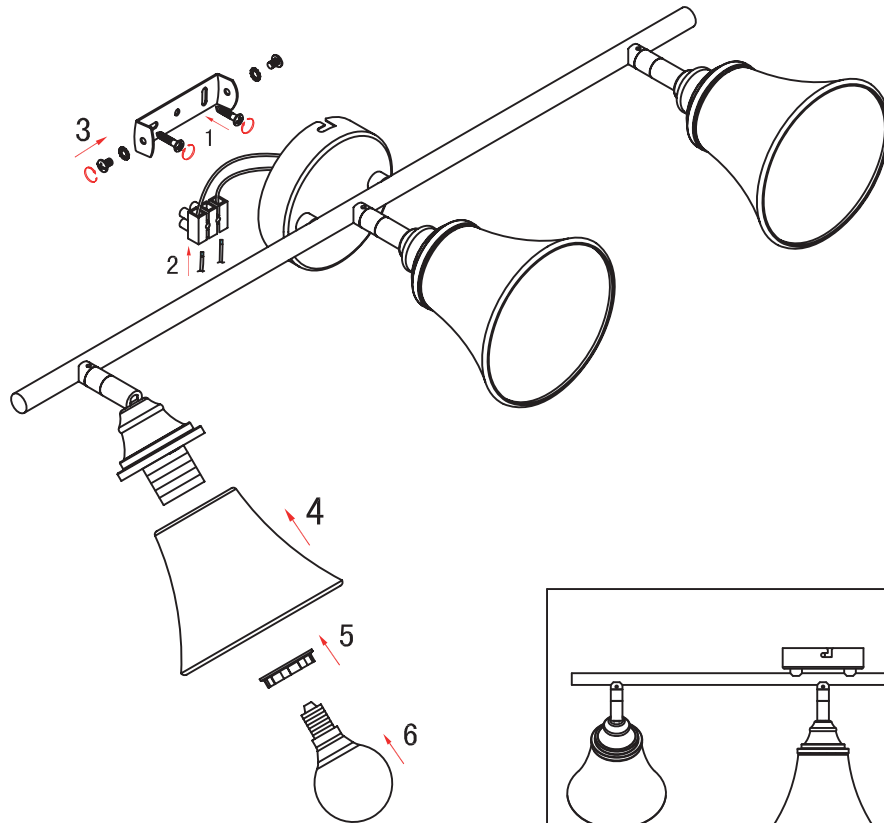

FREYA
TRADITION OF QUALITY

INSTRUCTION

MODEL: FR2272-CW-03-BS

3 x E14 (40W)

FREYA-LIGHT.COM