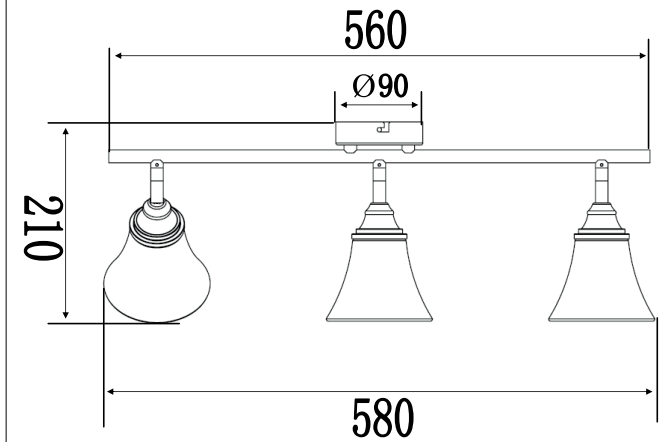

FREYA
TRADITION OF QUALITY

INSTRUCTION

MODEL: FR2272-CW-03-BS

3 x E14 (40W)

FREYA-LIGHT.COM