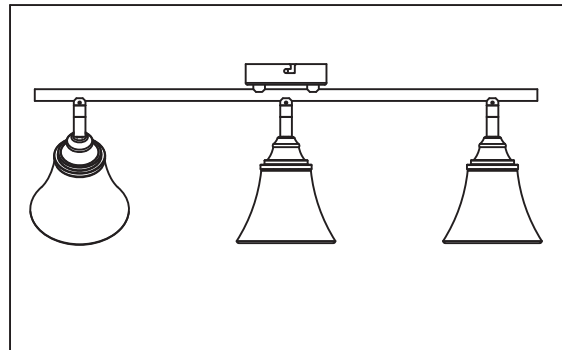

FREYA
TRADITION OF QUALITY

INSTRUCTION

MODEL: FR2272-CW-03-BS

3 x E14 (40W)

FREYA-LIGHT.COM