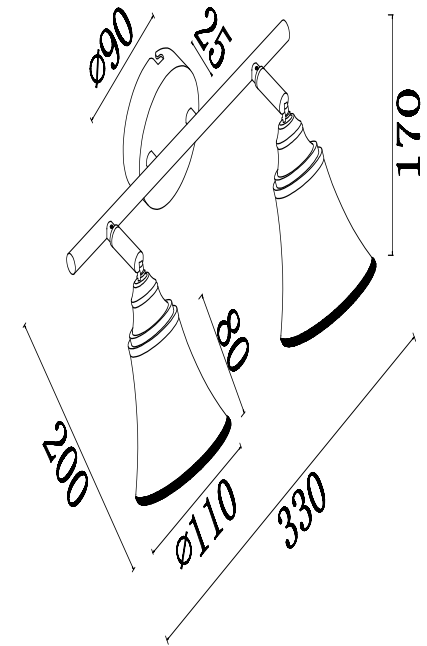

FREYA
TRADITION OF QUALITY

Instruction

FR2272-CW-02-BS

2 x E14 (40W)

Model: FR2272-CW-02-BS

Series: Jasinta

Wall Lamps