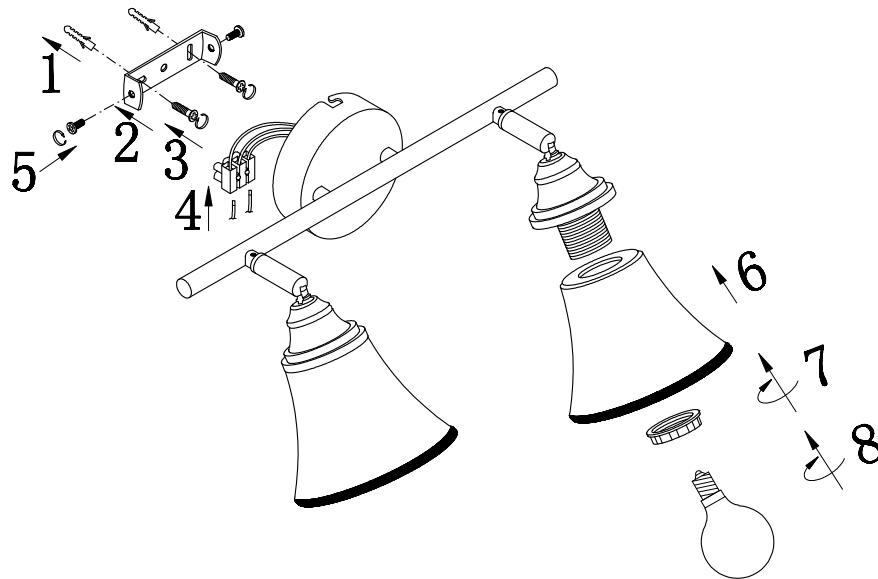

FREYA
TRADITION OF QUALITY

Instruction

FR2272-CW-02-BS

2 x E14 (40W)

Model: FR2272-CW-02-BS

Series: Jasinta

Wall Lamps