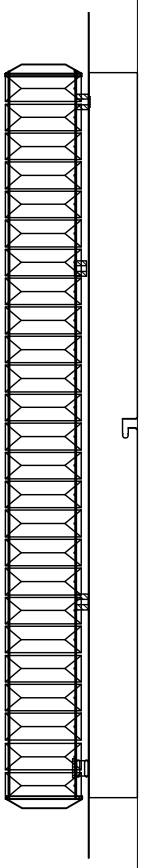

INSTRUCTIONS

NOTE:
 1: This lighting only can be used indoor
 2: Do not switch on before Assembling

REF : 39014