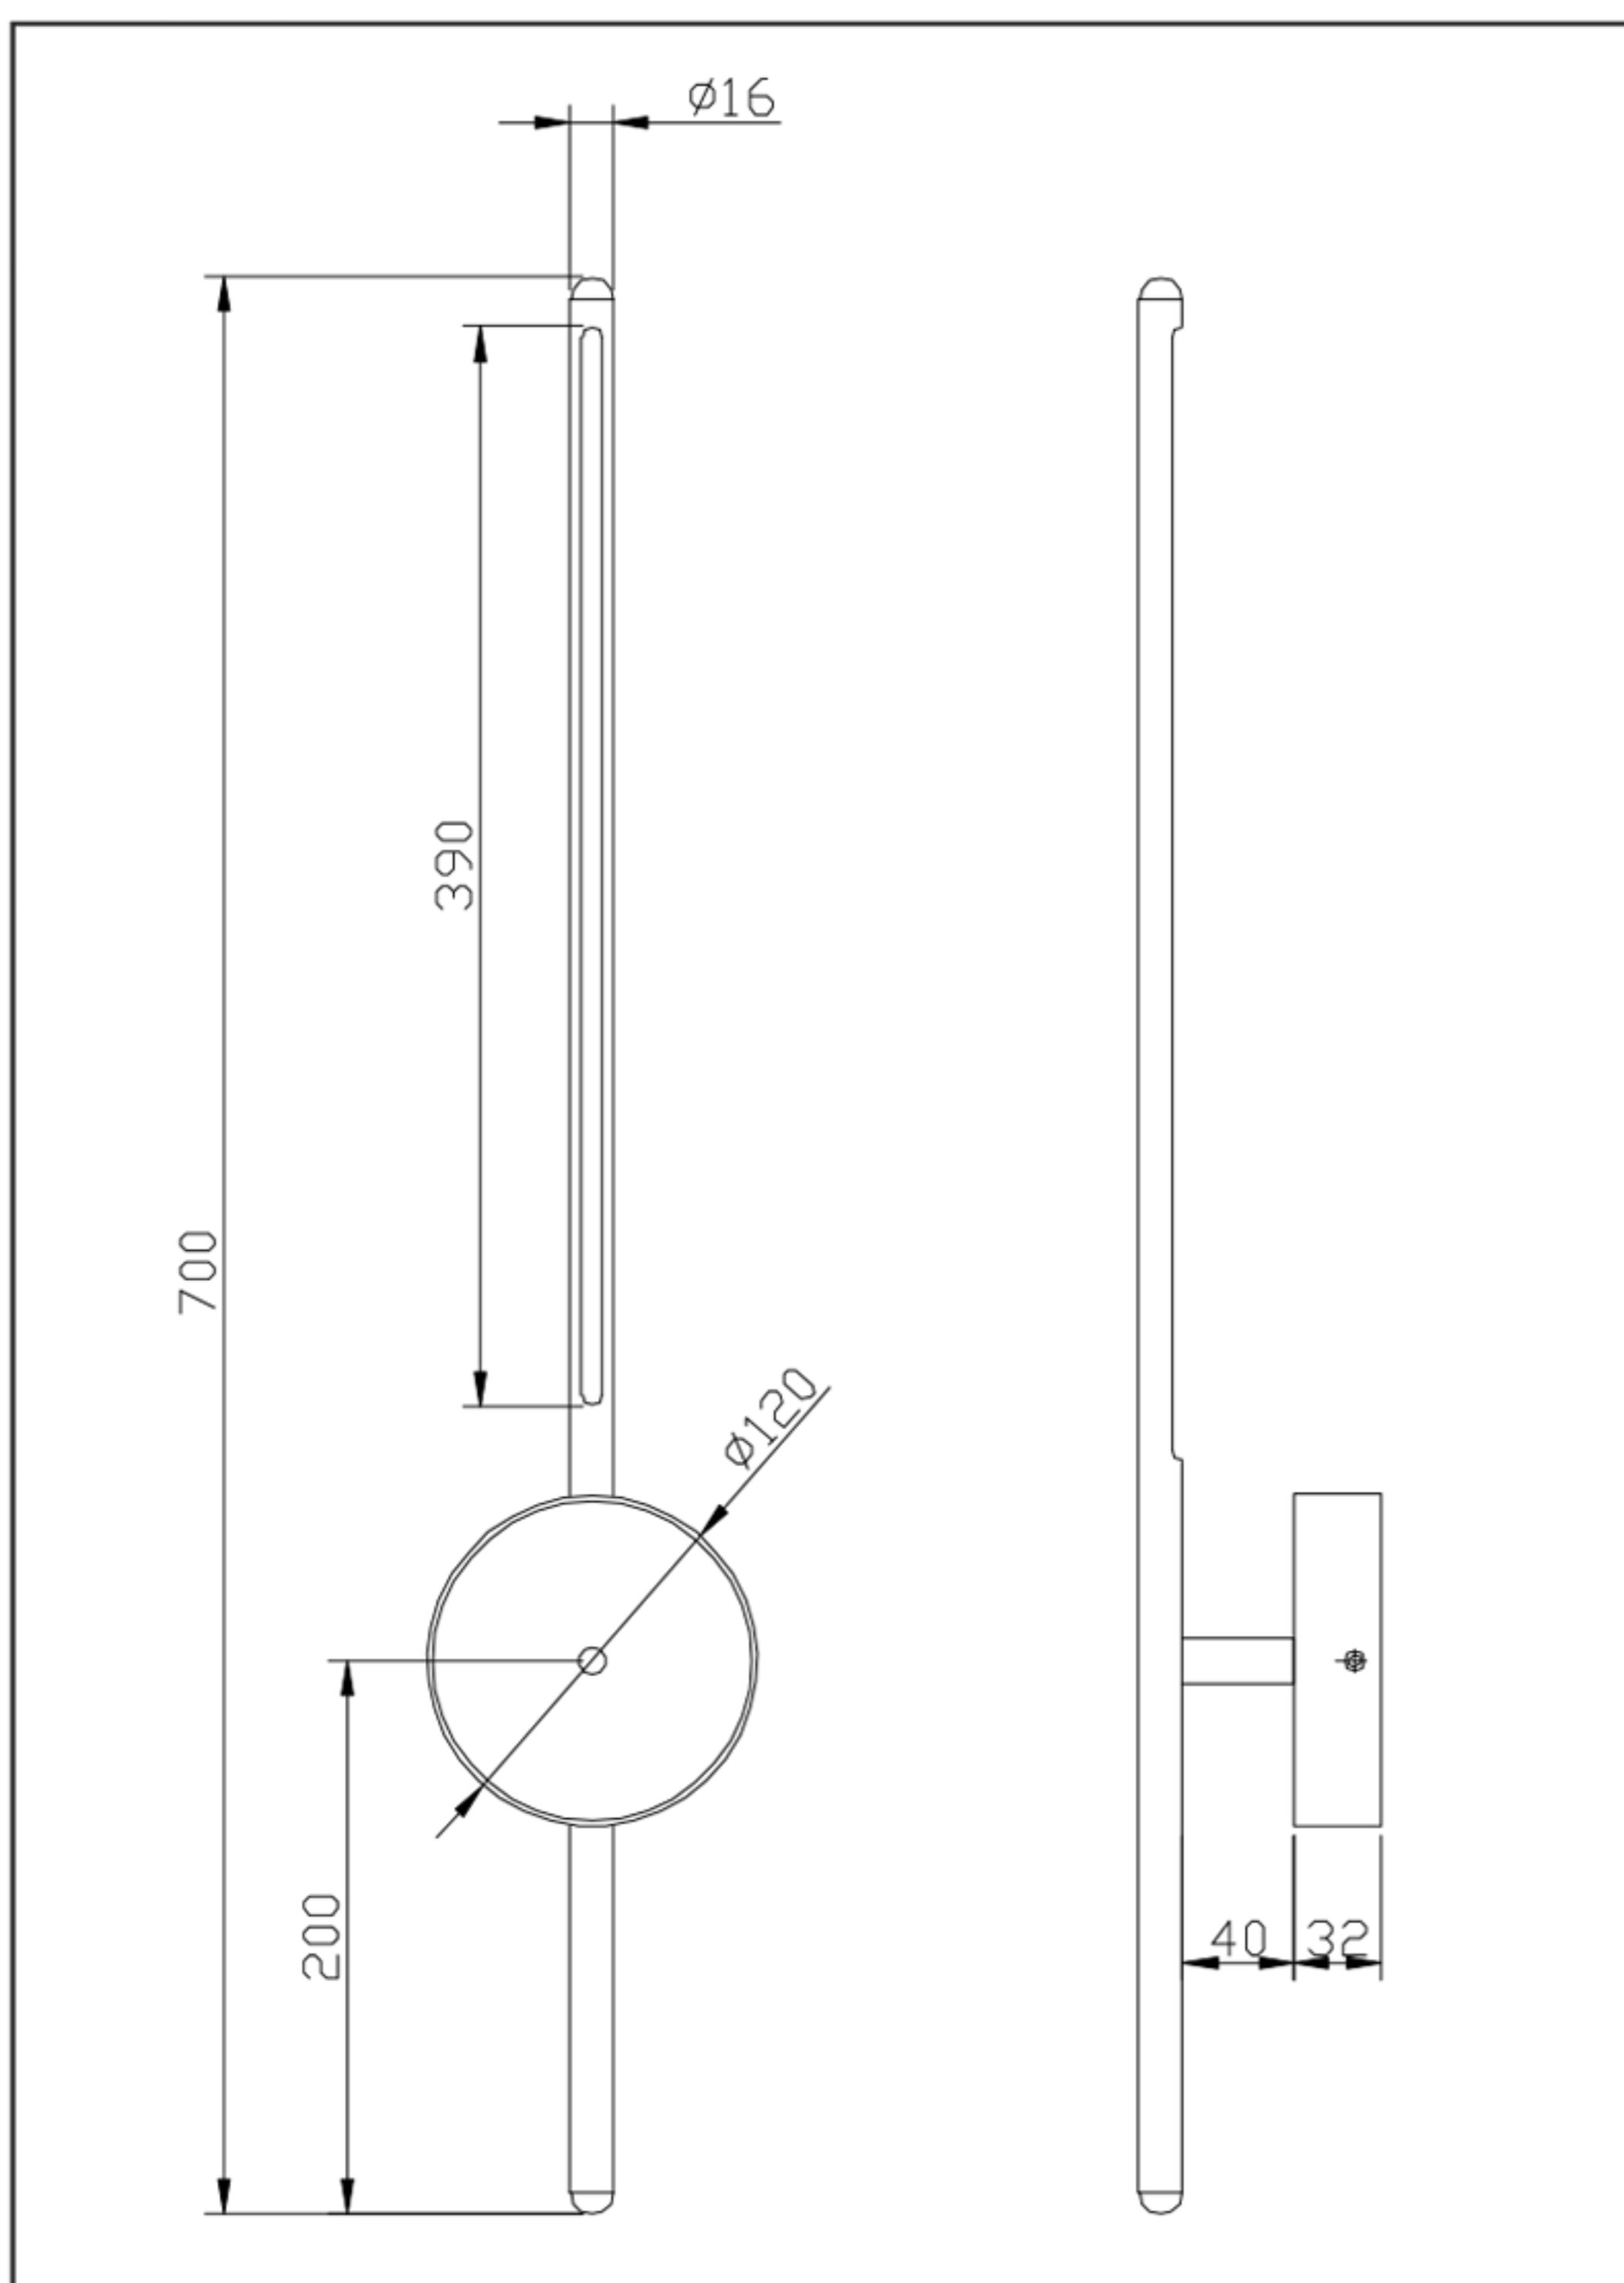

L = Brown Cable  
N = Blue Cable  
E = Yellow/Green Cable

Item NO.: VERDE AP L700