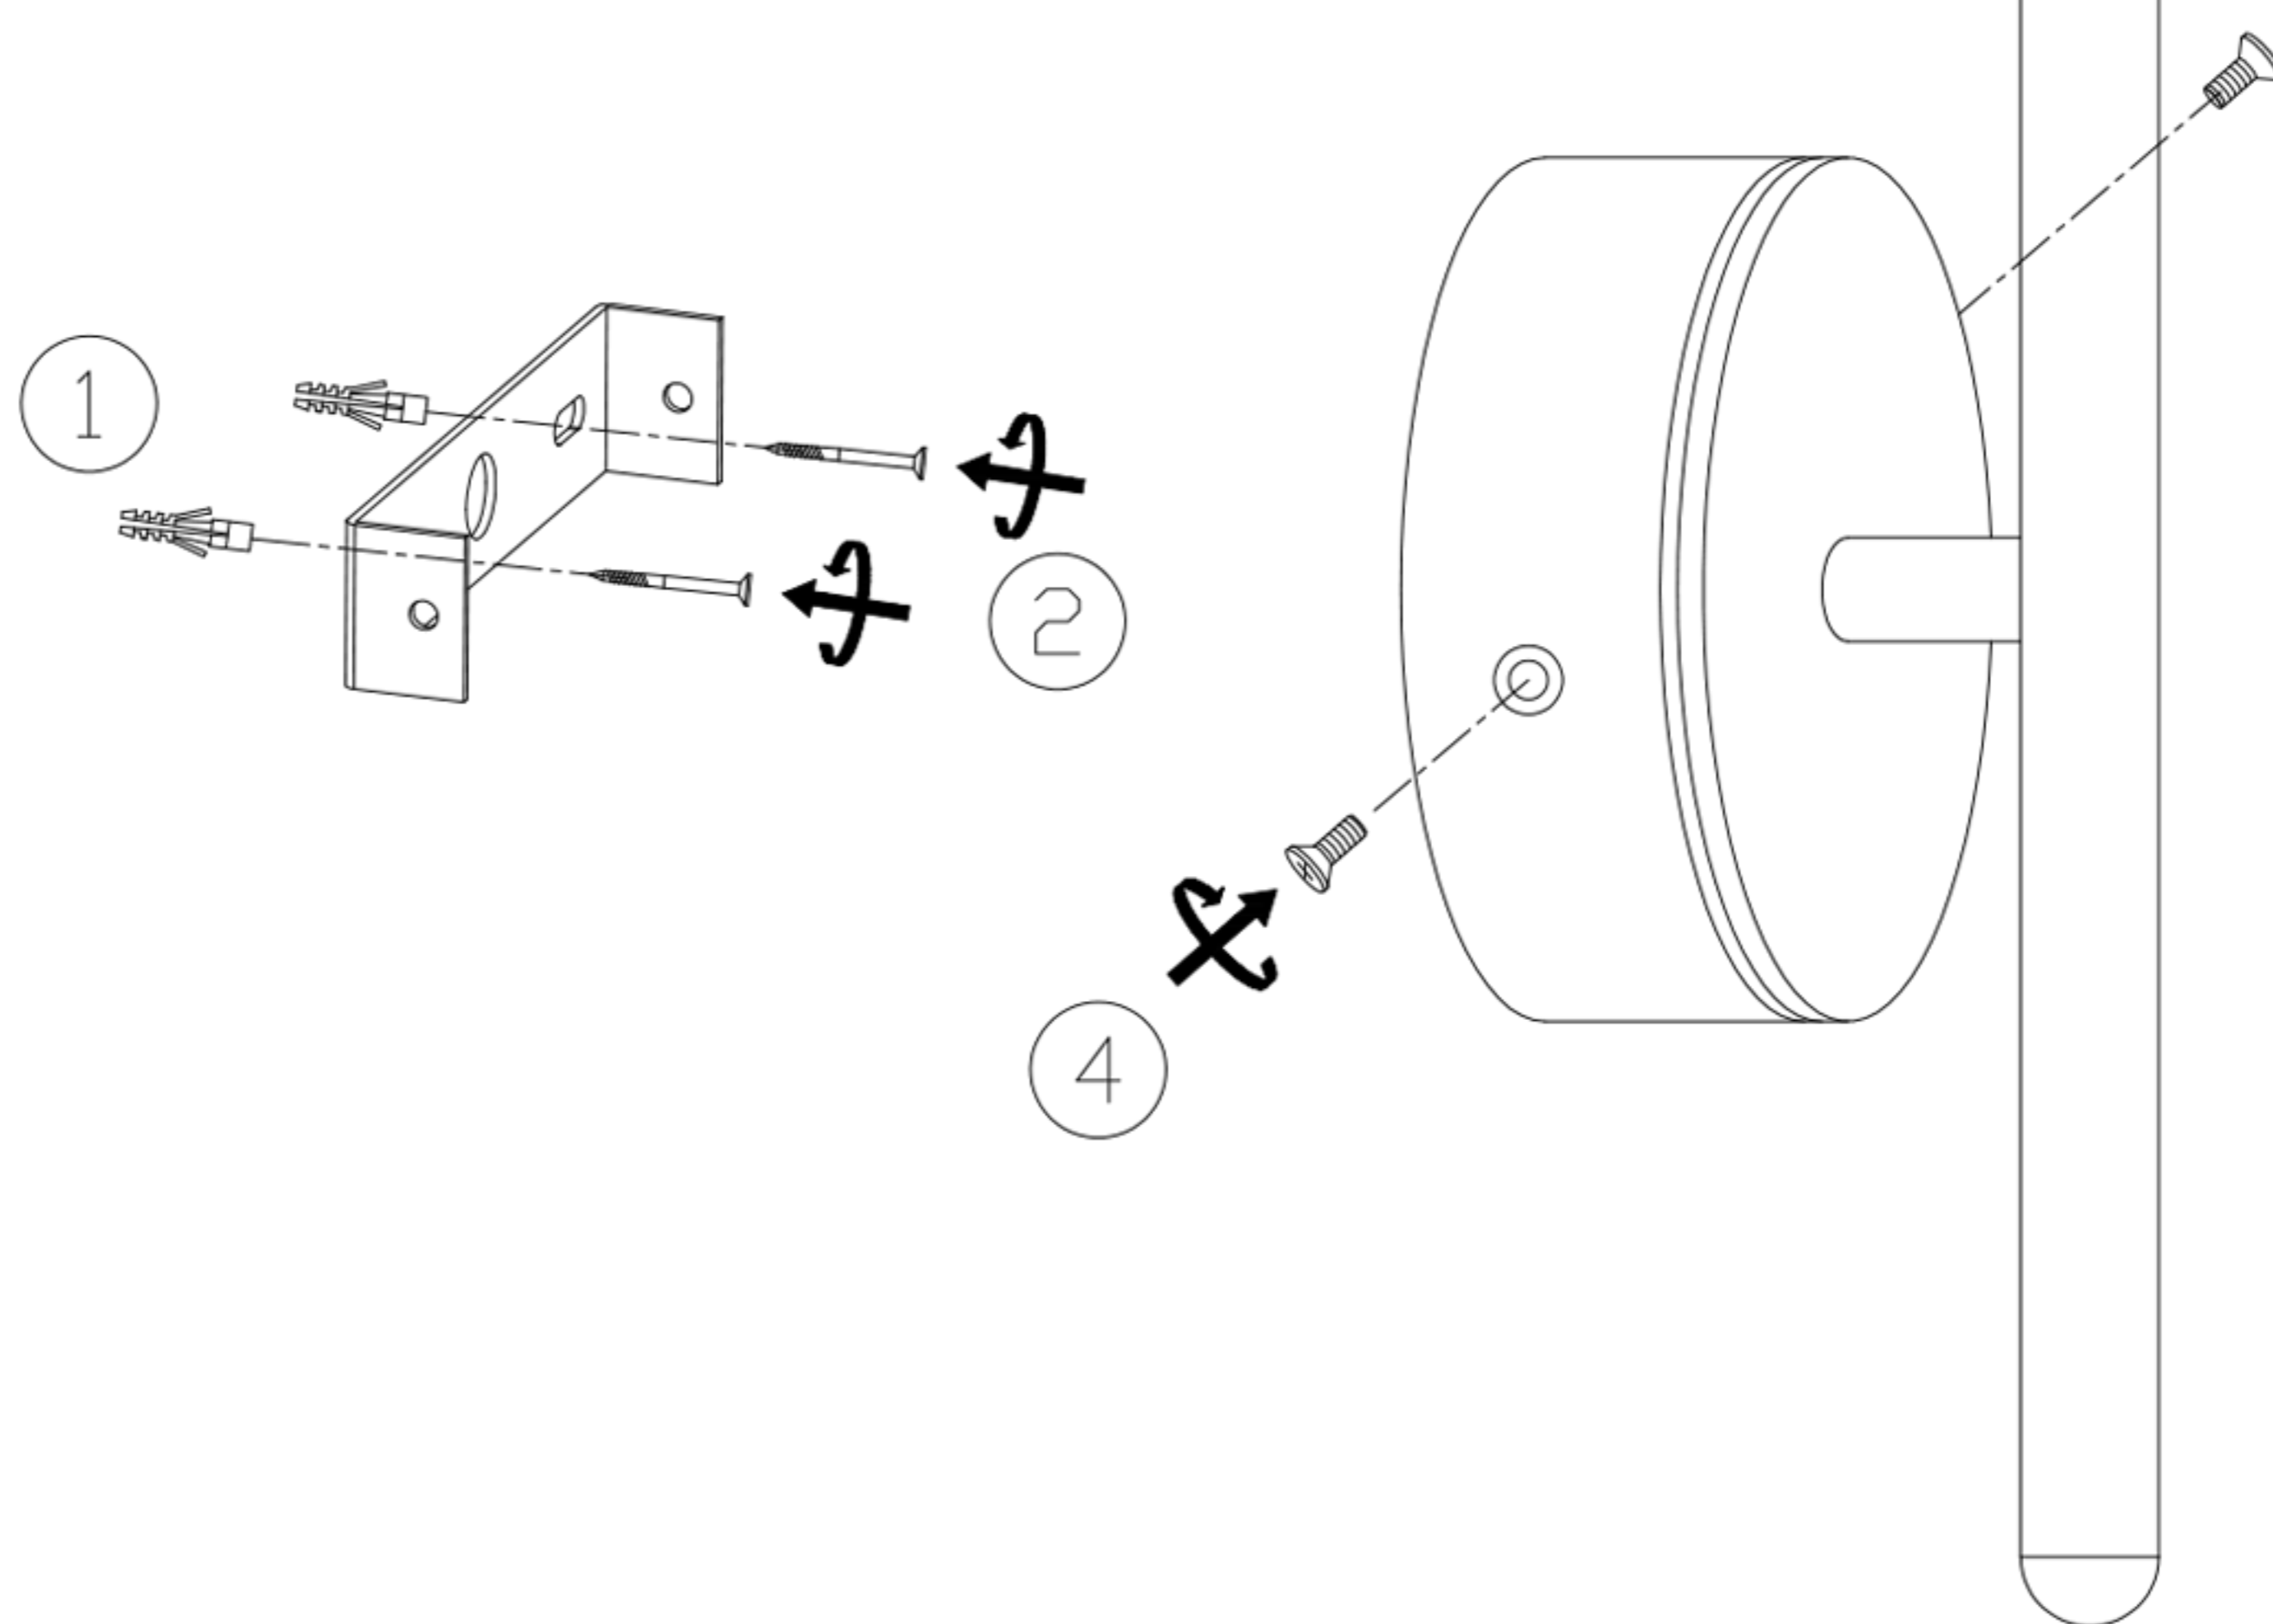

## Specification of installation

In order to ensure safety use, please notice the following items:

- Read and understand the whole Specification.
- Suitable for the use of 220~240V and 50~60Hz.
- Please wear gloves as installment and avoid rot on the surface of plating.
- Must be installed on the fixed places and be checked annually.
- Please turn off the lighting source by soft cloth as cleaning prohibited to use of rotted detergent.
- Please connect with the local sales service center when there are any abnormality.

L = Brown Cable  
N = Blue Cable  
E = Yellow/Green Cable

Item NO.: VERDE AP L700