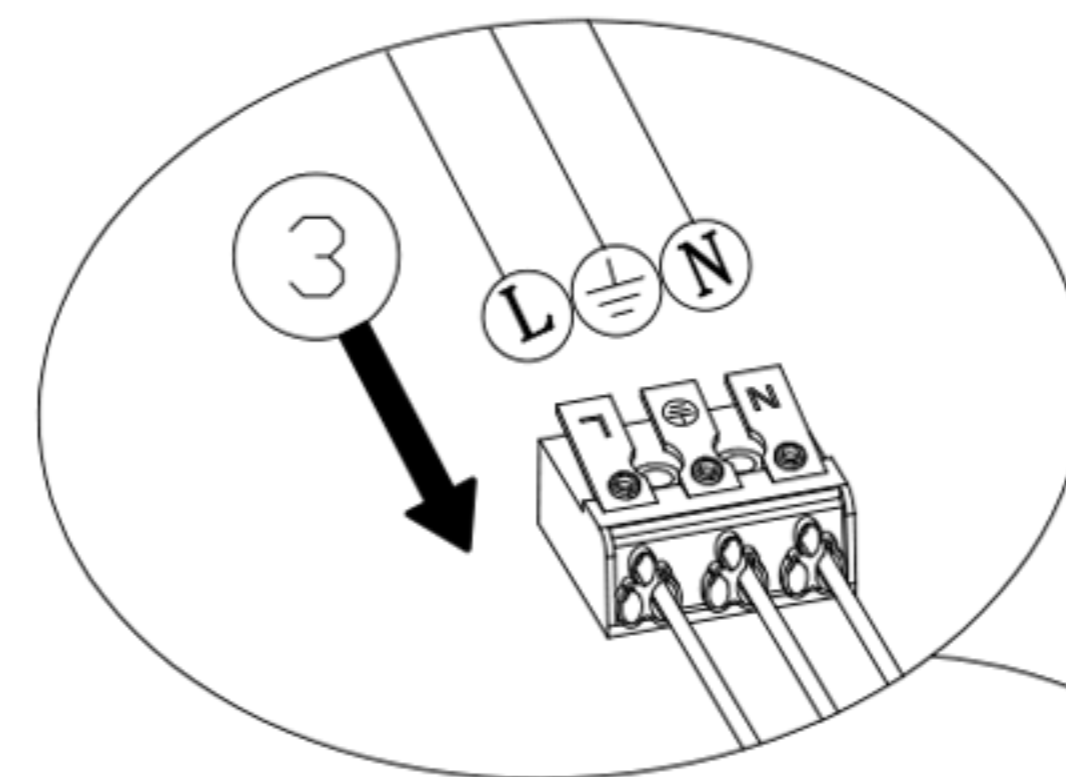

## Specification of installation

In order to ensure safety use, please notice the following items:

- Read and understand the whole Specification.
- Suitable for the use of 220~240V and 50~60Hz.
- Please wear gloves as installment and avoid rot on the surface of plating.
- Must be installed on the fixed places and be checked annually.
- Please turn off the lighting source by soft cloth as cleaning prohibited to use of rotted detergent.
- Please connect with the local sales service center when there are any abnormality.

L = Brown Cable  
N = Blue Cable  
E = Yellow/Green Cable

Item NO.: VERDE AP L700