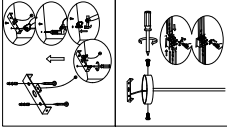

ENGLISH

Specification of installation

In order to ensure safety use, please notice the following items:

- * Read and understand the whole Specification.
- * Suitable for the use of 220~240V and 50~60Hz.
- * Please wear gloves as installation and avoid rot on the surface of plating.
- * Must be installed on the fixed places and be checked annually.
- * Please turn off the lighting source by soft cloth as cleaning prohibited to use of rotted detergent.
- * Please connect with the local sales service center when there are any abnormality.

1. Hanging chain
2. Hanging board
3. Lamp holder screw
4. E27 bulb

Product coding: TOLEDO SP1 BROWN

CEILING BASE SIZE:

FIXTURE SIZE: