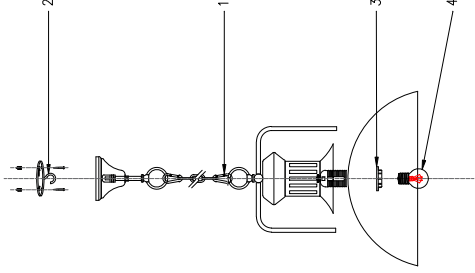

ENGLISH

Specification of installation

In order to ensure safety use, please notice the following items:

- * Read and understand the whole Specification.
- * Suitable for the use of 220~240V and 50~60Hz.
- * Please wear gloves as installation and avoid rot on the surface of plating.
- * Must be installed on the fixed places and be checked annually.
- * Please turn off the lighting source by soft cloth as cleaning prohibited to use of rotted detergent.
- * Please connect with the local sales service center when there are any abnormality.

1. Hanging chain
2. Hanging board
3. Lamp holder screw
4. E27 bulb

Product coding: TOLEDO SP1 BROWN

CEILING BASE SIZE:

FIXTURE SIZE: