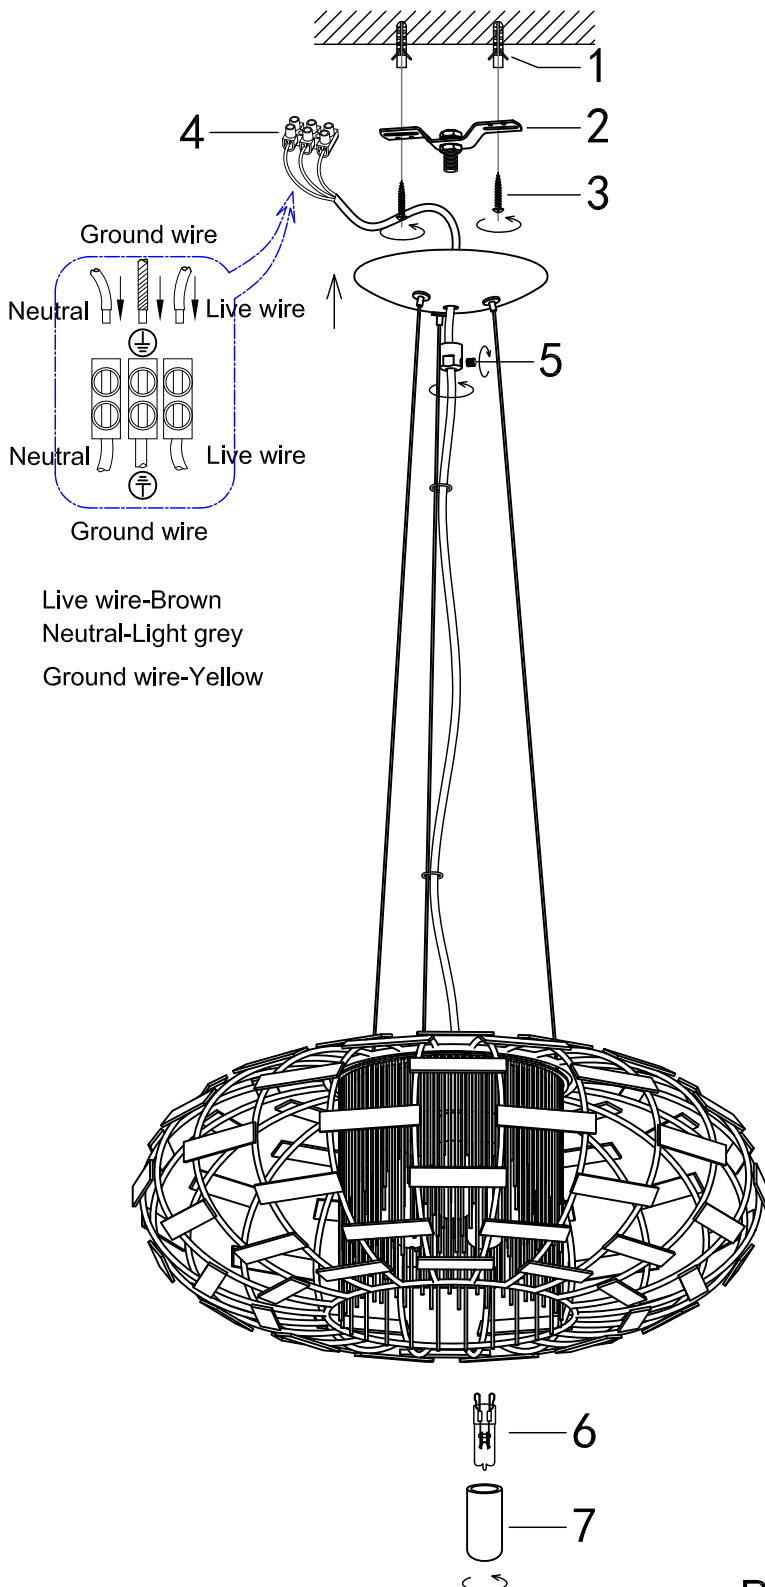

ENGLISH

Specification of installation

In order to ensure safety use, please notice the following items:

- Read and understand the whole Specification.
- Suitable for the use of 220~240V and 50~60Hz.
- Please wear gloves as installment and avoid rot on the surface of plating.
- Must be installed on the fixed places and be checked annually.
- Please turn off the lighting source by soft cloth as cleaning prohibited to use of rotted detergent.
- Please connect with the local sales service center when there are any abnormality.

- 1 Wall anchor
- 2 Mounting
- 3 Self-tapping screw
- 4 Terminal
- 5 Nut
- 6 G9 bulb
- 7 Protected cover

Product coding: SILVESTRO SP 5

CEILING PAN SIZE:

FIXTURE SIZE: