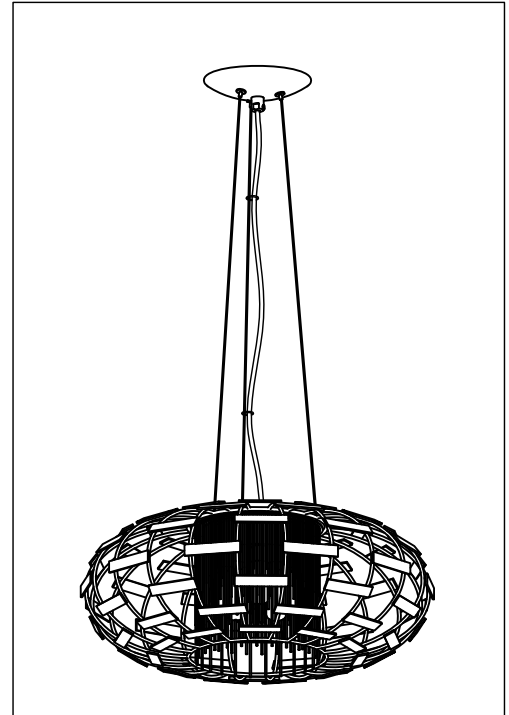

ENGLISH

Specification of installation

In order to ensure safety use, please notice the following items:

- Read and understand the whole Specification.
- Suitable for the use of 220~240V and 50~60Hz.
- Please wear gloves as installment and avoid rot on the surface of plating.
- Must be installed on the fixed places and be checked annually.
- Please turn off the lighting source by soft cloth as cleaning prohibited to use of rotted detergent.
- Please connect with the local sales service center when there are any abnormality.

- 1 Wall anchor
- 2 Mounting
- 3 Self-tapping screw
- 4 Terminal
- 5 Nut
- 6 G9 bulb
- 7 Protected cover

Product coding: SILVESTRO SP 5

CEILING PAN SIZE:

FIXTURE SIZE: