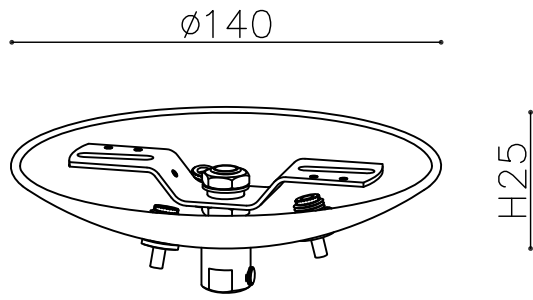

ENGLISH

Specification of installation

In order to ensure safety use, please notice the following items:

- Read and understand the whole Specification.
- Suitable for the use of 220~240V and 50~60Hz.
- Please wear gloves as installment and avoid rot on the surface of plating.
- Must be installed on the fixed places and be checked annually.
- Please turn off the lighting source by soft cloth as cleaning prohibited to use of rotted detergent.
- Please connect with the local sales service center when there are any abnormality.

- 1 Wall anchor
- 2 Mounting
- 3 Self-tapping screw
- 4 Terminal
- 5 Nut
- 6 G9 bulb
- 7 Protected cover

Product coding: SILVESTRO SP 5

CEILING PAN SIZE:

FIXTURE SIZE: