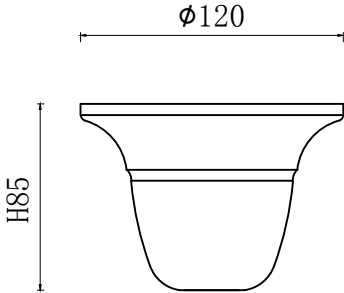

Product coding: SIENA SP10+5

CEILING PAN SIZE

FIXTURE SIZE