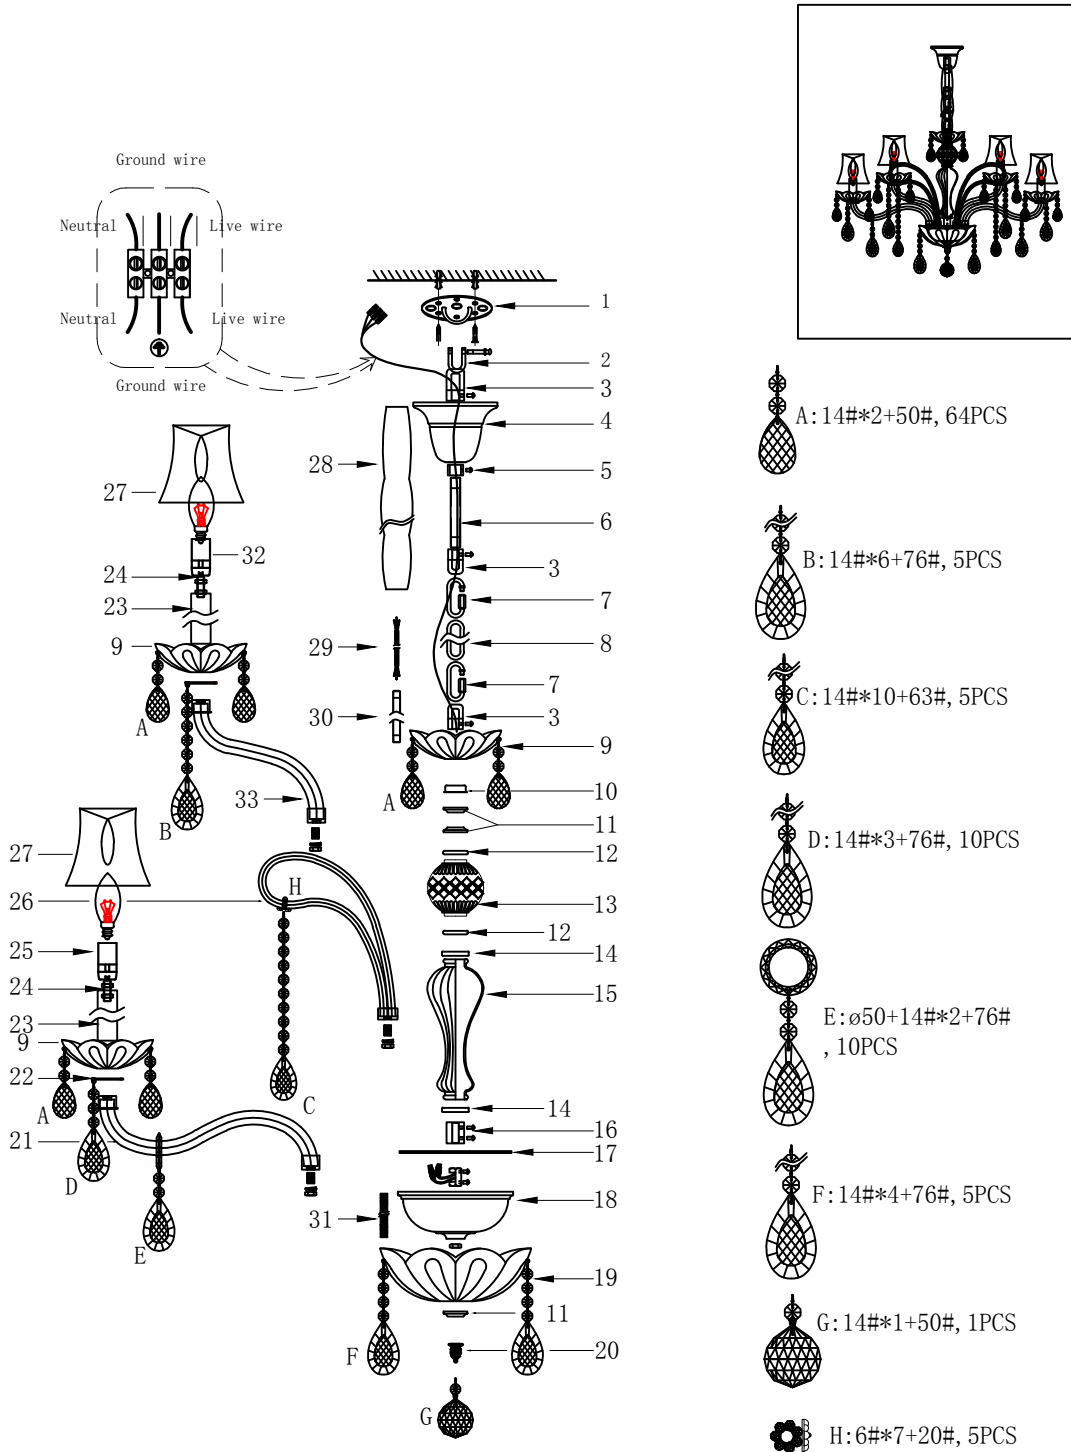

ENGLISH

Specification of Installation

In order to ensure safety use, please notice the following items:

- . Read and understand the whole specification.
- . Suitable for the use of 220-240V and 50-60Hz.
- . Please wear gloves as installment and avoid rot on the surface of plating .
- . Must be installed on the fixed source by soft cloth as cleaning prohibited to use of rotted detergent.
- . Please connect with the local sales service center when there are any abnormality.

Product coding: SIENA SP10+5

CEILING PAN SIZE

FIXTURE SIZE