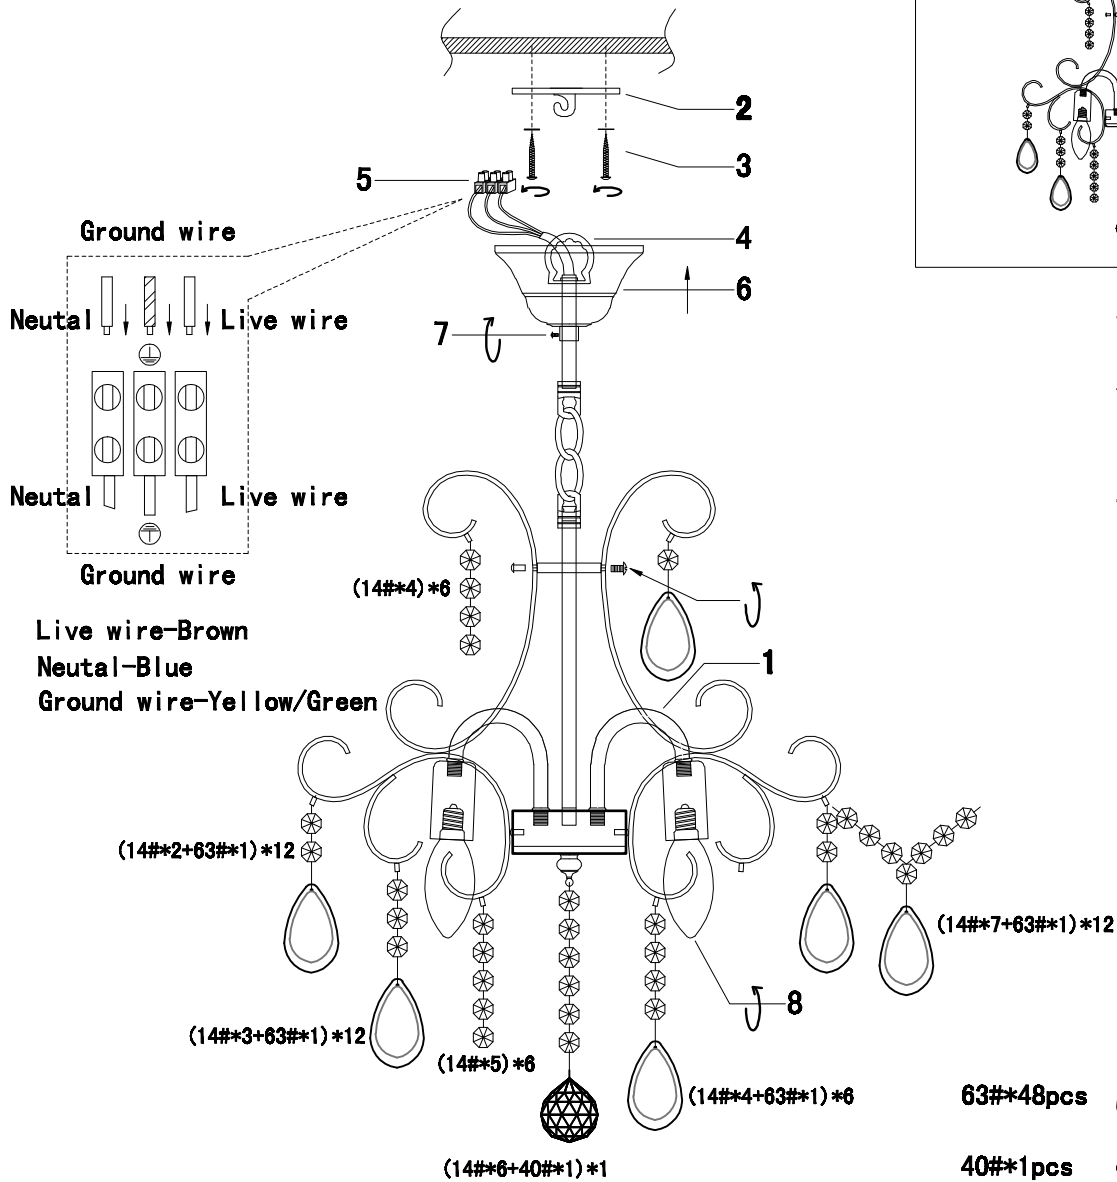

ENGLISH

Specification of installation

In order to ensure safety use, please notice the following items:

- Read and understand the whole Specification.
- Suitable for the use of 220~ 240V and 50~ 60Hz.
- Please wear gloves as installment and avoid rot on the surface of plating.
- Must be installed on the fixed places and be checked annually.
- Please turn off the lighting source by soft cloth as cleaning prohibited to use of rotted detergent.
- Please connect with the local sales service center when there are any abnormality.

- 1 Lamp holder
- 2 Mounting
- 3 Self-tapping screw
- 4 Ring
- 5 Terminal
- 6 Canopy
- 7 Screw
- 8 E14 bulb

- 63#\*48pcs 9 Crystal
- 40#\*1pcs 10 Crystal
- 14#\*234pcs 11 Crystal

Product coding: SEVILIA SP4 GOLD

# BASE SIZE:

# FIXTURE SIZE: