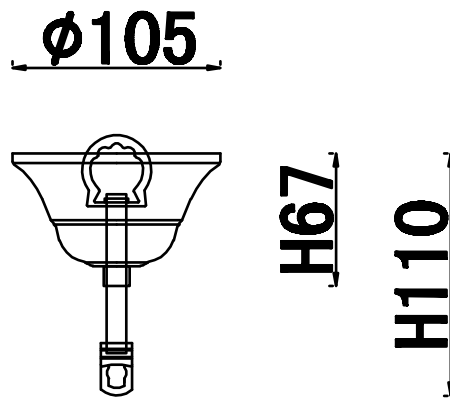

ENGLISH

Specification of installation

In order to ensure safety use, please notice the following items:

- Read and understand the whole Specification.
- Suitable for the use of 220~ 240V and 50~ 60Hz.
- Please wear gloves as installment and avoid rot on the surface of plating.
- Must be installed on the fixed places and be checked annually.
- Please turn off the lighting source by soft cloth as cleaning prohibited to use of rotted detergent.
- Please connect with the local sales service center when there are any abnormality.

- 1 Lamp holder
- 2 Mounting
- 3 Self-tapping screw
- 4 Ring
- 5 Terminal
- 6 Canopy
- 7 Screw
- 8 E14 bulb

- 63#\*48pcs 9 Crystal
- 40#\*1pcs 10 Crystal
- 14#\*234pcs 11 Crystal

Product coding: SEVILIA SP4 GOLD

# BASE SIZE:

# FIXTURE SIZE: