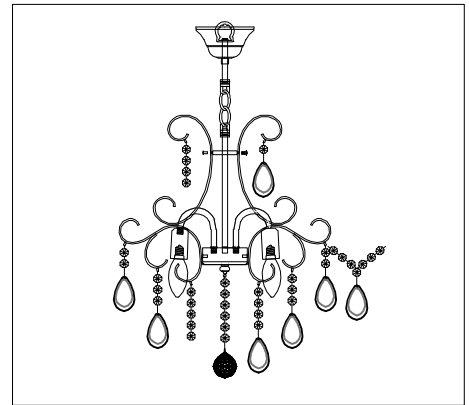

ENGLISH

Specification of installation

In order to ensure safety use, please notice the following items:

- Read and understand the whole Specification.
- Suitable for the use of 220~ 240V and 50~ 60Hz.
- Please wear gloves as installment and avoid rot on the surface of plating.
- Must be installed on the fixed places and be checked annually.
- Please turn off the lighting source by soft cloth as cleaning prohibited to use of rotted detergent.
- Please connect with the local sales service center when there are any abnormality.

- 1 Lamp holder
- 2 Mounting
- 3 Self-tapping screw
- 4 Ring
- 5 Terminal
- 6 Canopy
- 7 Screw
- 8 E14 bulb

- 63#\*48pcs 9 Crystal
- 40#\*1pcs 10 Crystal
- 14#\*234pcs 11 Crystal

Product coding: SEVILIA SP4 GOLD

# BASE SIZE:

# FIXTURE SIZE: