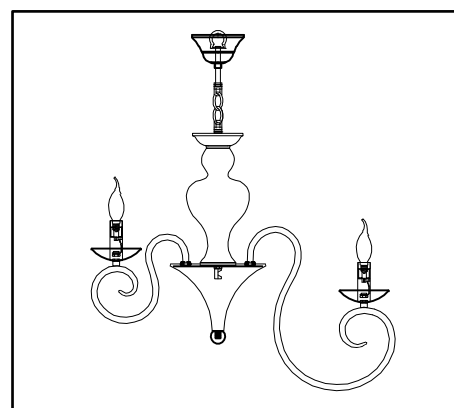

ENGLISH

Specification of installation

In order to ensure safety use, please notice the following items:

- Read and understand the whole Specification.
- Suitable for the use of 220~240V and 50~60Hz.
- Please wear gloves as installment and avoid rot on the surface of plating.
- Must be installed on the fixed places and be checked annually.
- Please turn off the lighting source by soft cloth as cleaning prohibited to use of rotted detergent.
- Please connect with the local sales service center when there are any abnormality.

- 1 Tu bing
- 2 Mounting
- 3 Self-tapping screw
- 4 Ring
- 5 Terminal
- 6 Canopy
- 7 Screw
- 8 E14 bulb

Product coding:SEMPRE SP6+3

BASE SIZE:

FIXTURE SIZE: