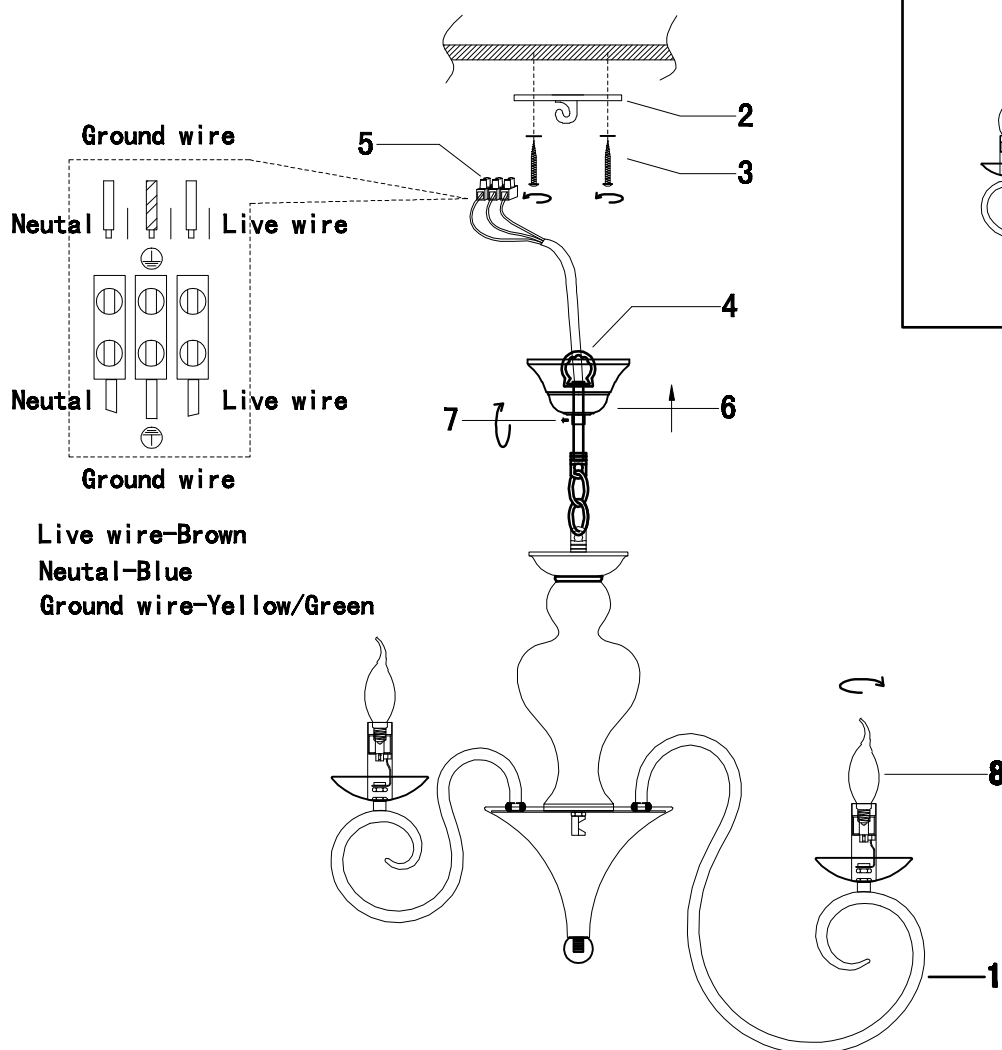

ENGLISH

Specification of installation

In order to ensure safety use, please notice the following items:

- Read and understand the whole Specification.
- Suitable for the use of 220~240V and 50~60Hz.
- Please wear gloves as installment and avoid rot on the surface of plating.
- Must be installed on the fixed places and be checked annually.
- Please turn off the lighting source by soft cloth as cleaning prohibited to use of rotted detergent.
- Please connect with the local sales service center when there are any abnormality.

- 1 Tu bing
- 2 Mounting
- 3 Self-tapping screw
- 4 Ring
- 5 Terminal
- 6 Canopy
- 7 Screw
- 8 E14 bulb

Product coding:SEMPRE SP6+3

BASE SIZE:

FIXTURE SIZE: