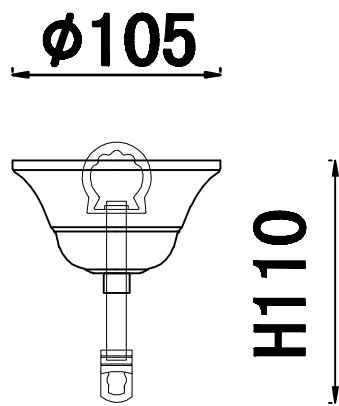

ENGLISH

Specification of installation

In order to ensure safety use, please notice the following items:

- Read and understand the whole Specification.
- Suitable for the use of 220~240V and 50~60Hz.
- Please wear gloves as installment and avoid rot on the surface of plating.
- Must be installed on the fixed places and be checked annually.
- Please turn off the lighting source by soft cloth as cleaning prohibited to use of rotted detergent.
- Please connect with the local sales service center when there are any abnormality.

- 1 Tu bing
- 2 Mounting
- 3 Self-tapping screw
- 4 Ring
- 5 Terminal
- 6 Canopy
- 7 Screw
- 8 E14 bulb

Product coding:SEMPRE SP6+3

BASE SIZE:

FIXTURE SIZE: