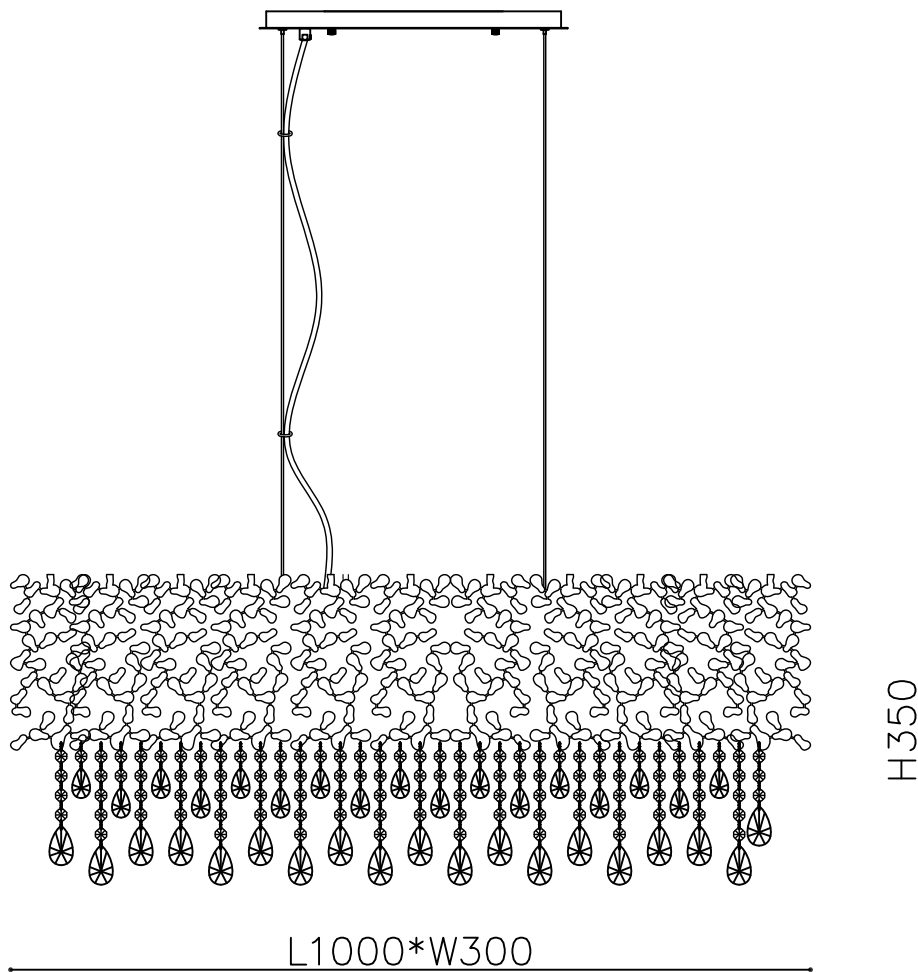

## Specification of installation

In order to ensure safety use, please notice the following items:

- Read and understand the whole Specification.
- Suitable for the use of 220~240V and 50~60Hz.
- Please wear gloves as installment and avoid rot on the surface of plating.
- Must be installed on the fixed places and be checked annually.
- Please turn off the lighting source by soft cloth as cleaning prohibited to use of rotted detergent.
- Please connect with the local sales service center when there are any abnormality.

Product coding: ROMEO SP8  
GOLD L1000

# CEILING PAN SIZE:

# FIXTURE SIZE: