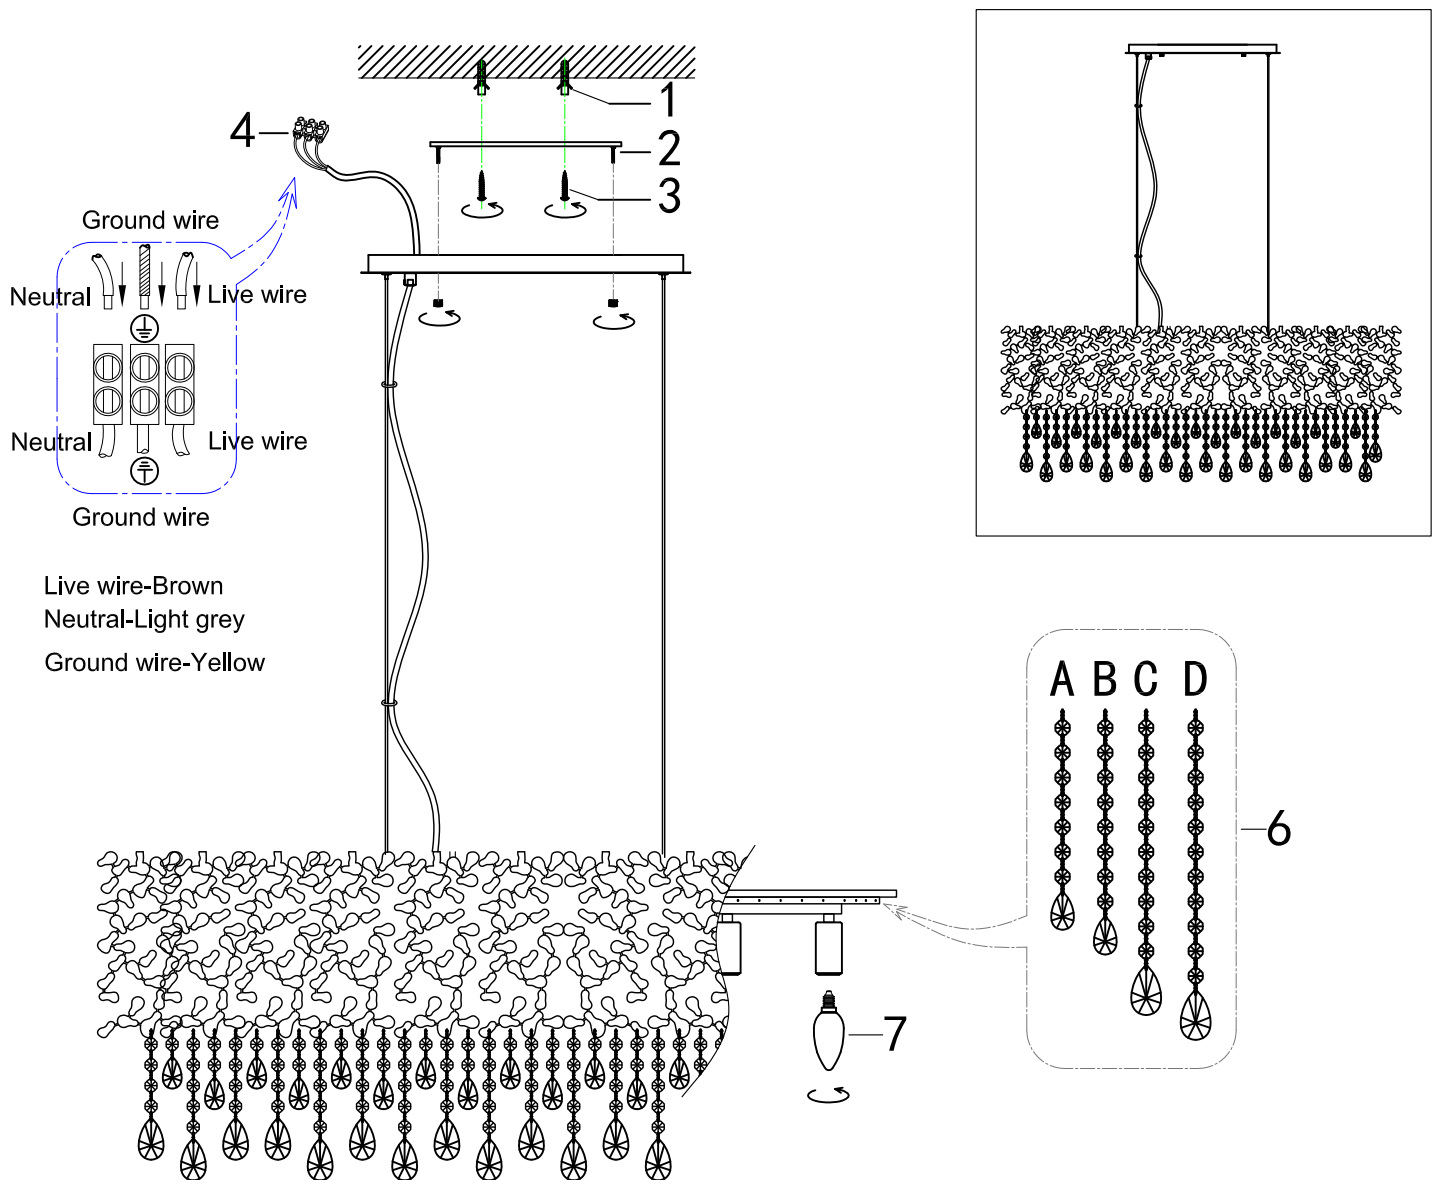

## Specification of installation

In order to ensure safety use, please notice the following items:

- Read and understand the whole Specification.
- Suitable for the use of 220~240V and 50~60Hz.
- Please wear gloves as installment and avoid rot on the surface of plating.
- Must be installed on the fixed places and be checked annually.
- Please turn off the lighting source by soft cloth as cleaning prohibited to use of rotted detergent.
- Please connect with the local sales service center when there are any abnormality.

Product coding: ROMEO SP8  
GOLD L1000

# FIXTURE SIZE: