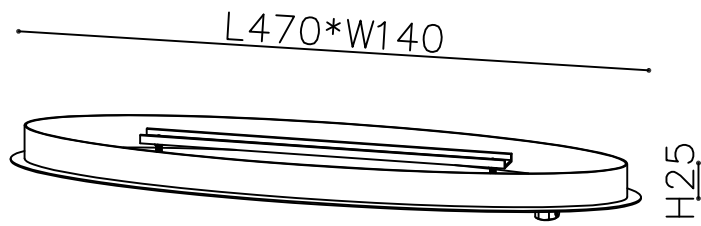

CEILING PAN SIZE: