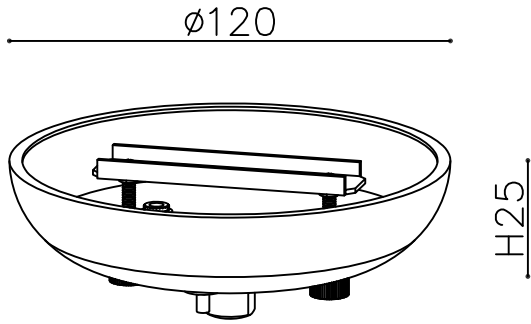

ENGLISH

Specification of installation

In order to ensure safety use, please notice the following items:

- Read and understand the whole Specification.
- Suitable for the use of 220~240V and 50~60Hz.
- Please wear gloves as installment and avoid rot on the surface of plating.
- Must be installed on the fixed places and be checked annually.
- Please turn off the lighting source by soft cloth as cleaning prohibited to use of rotted detergent.
- Please connect with the local sales service center when there are any abnormality.

Product coding: ROMEO SP10
GOLD D600

CEILING PAN SIZE:

FIXTURE SIZE:

Crystal hanging diagrammatic sketch

A (24 STRING)

B (24 STRING)

C (24 STRING)

D (24 STRING)