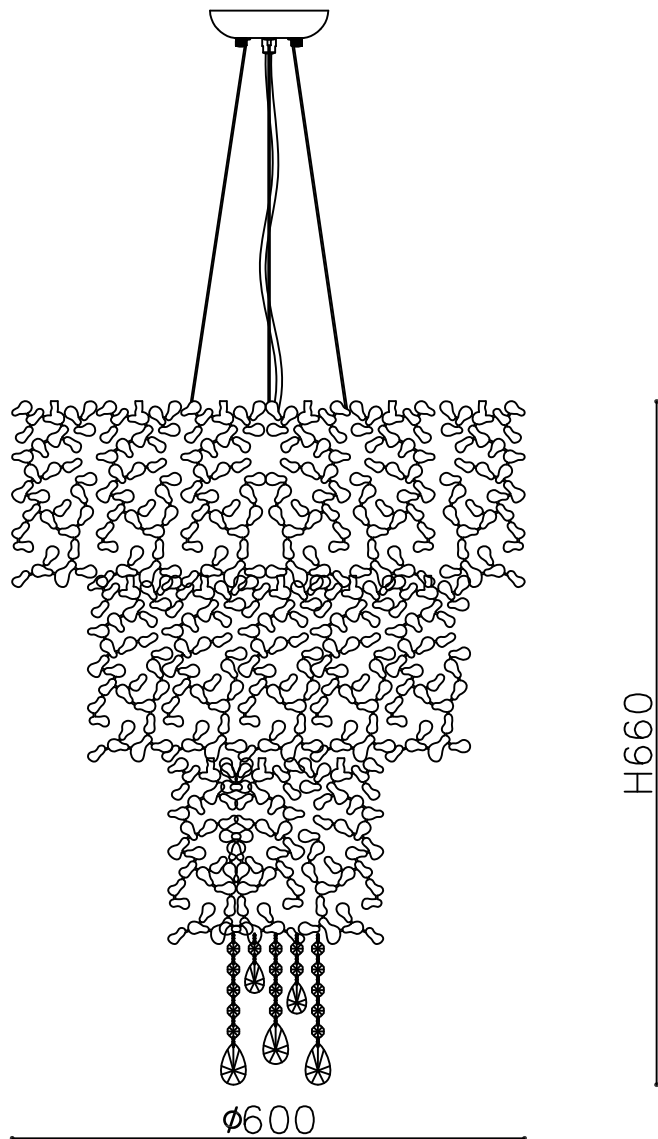

ENGLISH

Specification of installation

In order to ensure safety use, please notice the following items:

- Read and understand the whole Specification.
- Suitable for the use of 220~240V and 50~60Hz.
- Please wear gloves as installment and avoid rot on the surface of plating.
- Must be installed on the fixed places and be checked annually.
- Please turn off the lighting source by soft cloth as cleaning prohibited to use of rotted detergent.
- Please connect with the local sales service center when there are any abnormality.

Product coding: ROMEO SP10
GOLD D600

CEILING PAN SIZE:

FIXTURE SIZE:

Crystal hanging diagrammatic sketch

A (24 STRING)

B (24 STRING)

C (24 STRING)

D (24 STRING)