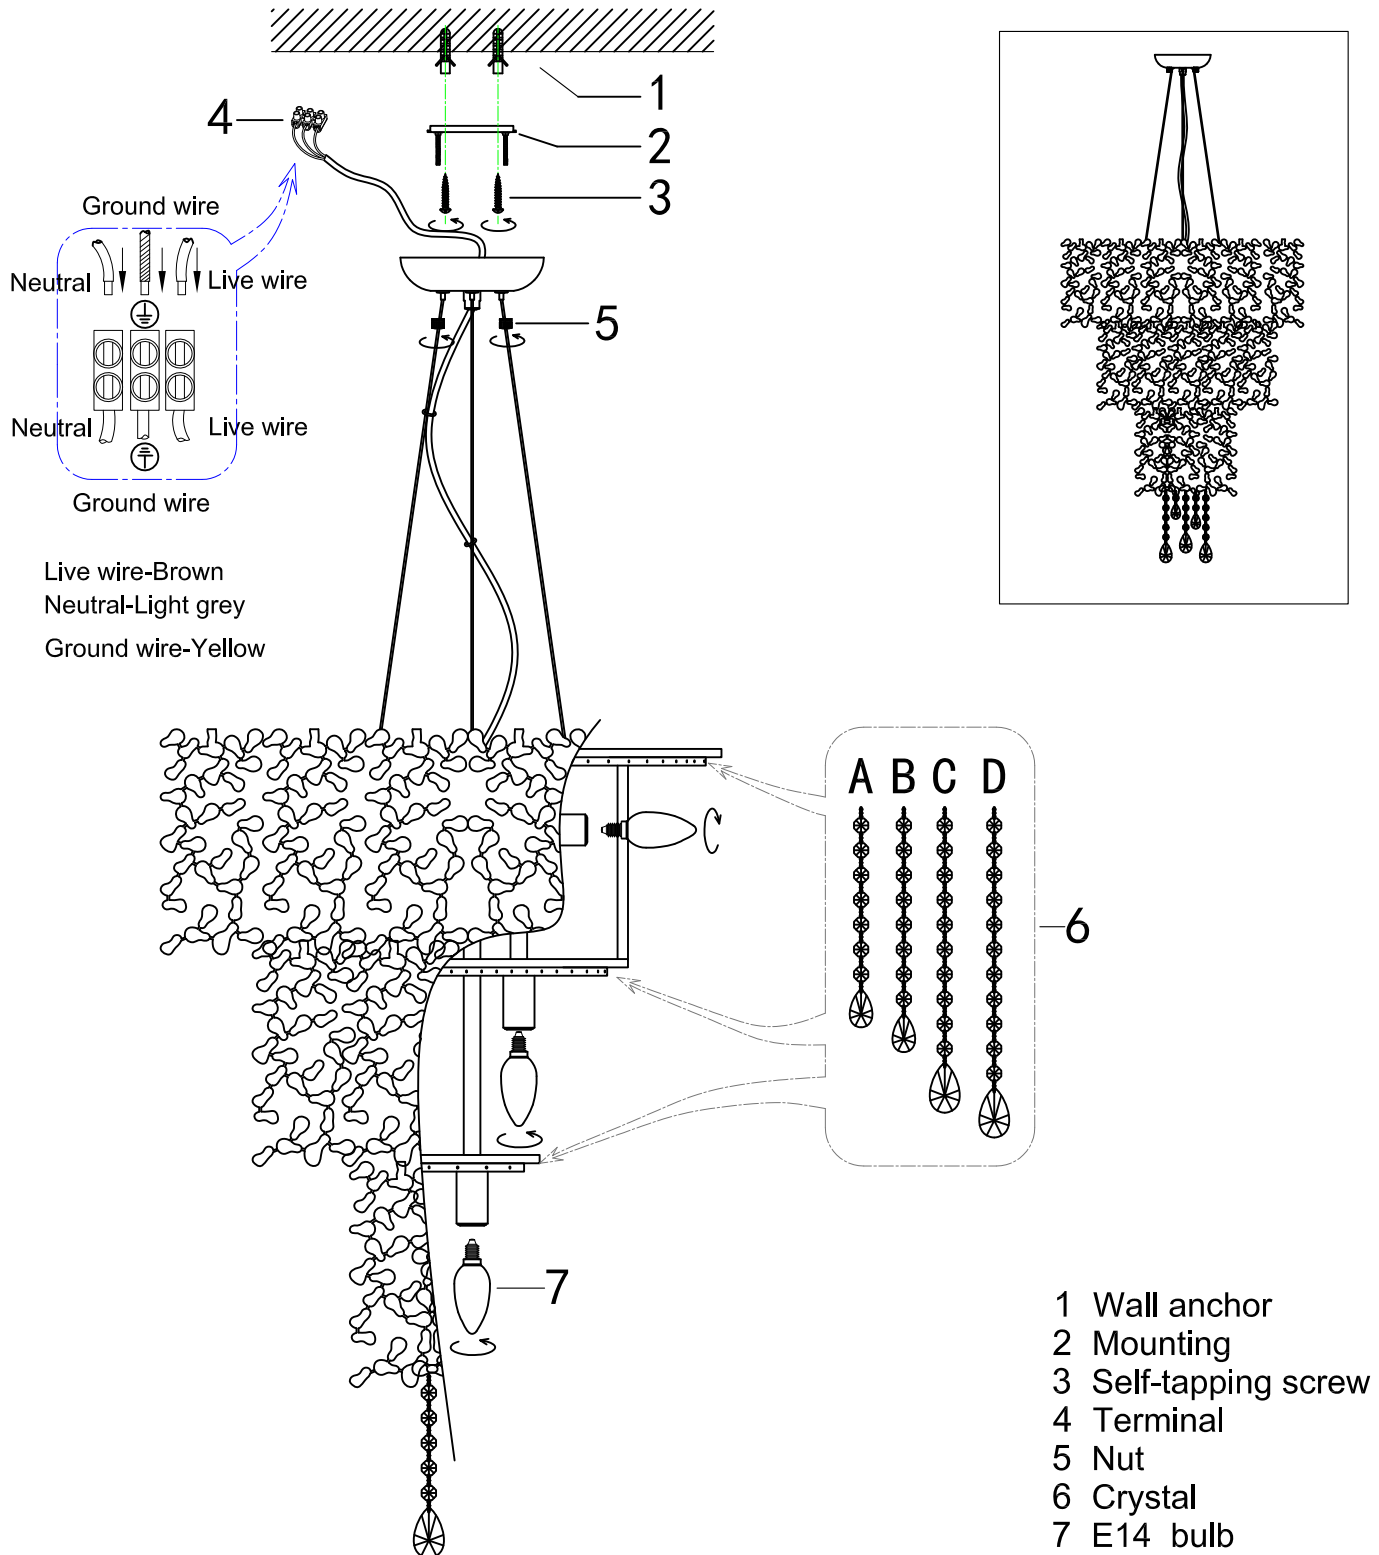

ENGLISH

Specification of installation

In order to ensure safety use, please notice the following items:

- Read and understand the whole Specification.
- Suitable for the use of 220~240V and 50~60Hz.
- Please wear gloves as installment and avoid rot on the surface of plating.
- Must be installed on the fixed places and be checked annually.
- Please turn off the lighting source by soft cloth as cleaning prohibited to use of rotted detergent.
- Please connect with the local sales service center when there are any abnormality.

Product coding: ROMEO SP10
GOLD D600

CEILING PAN SIZE:

FIXTURE SIZE:

Crystal hanging diagrammatic sketch

A (24 STRING)

B (24 STRING)

C (24 STRING)

D (24 STRING)