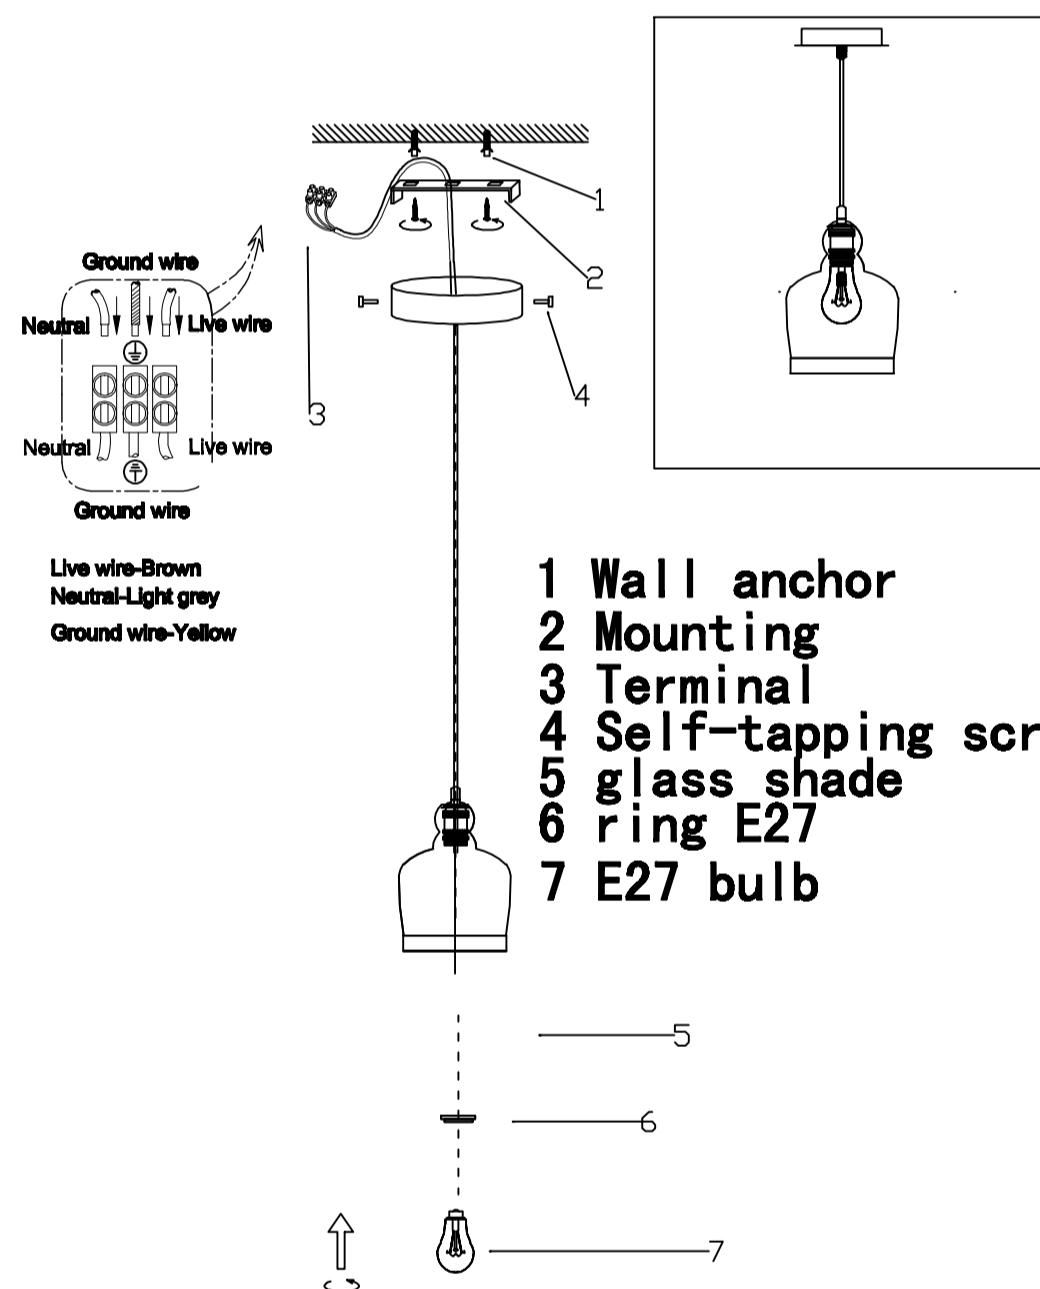

CEILING PAN SIZE:

FIXTURE SIZE:

ENGLISH

Specification of installation

- In order to ensure safety use, please notice the following items:
- Read and understand the whole Specification.
 - Suitable for the use of 220-240V and 50-60Hz.
 - Please wear gloves as installation and avoid rot on the surface of plating.
 - Must be installed on the fixed places and be checked annually.
 - Please turn off the lighting source by soft cloth as cleaning prohibited to use of rotted detergent.
 - Please connect with the local sales service center when there are any abnormality.

- 1 Wall anchor
- 2 Mounting
- 3 Terminal
- 4 Self-tapping screw
- 5 glass shade
- 6 ring E27
- 7 E27 bulb

RI0 SP1 C