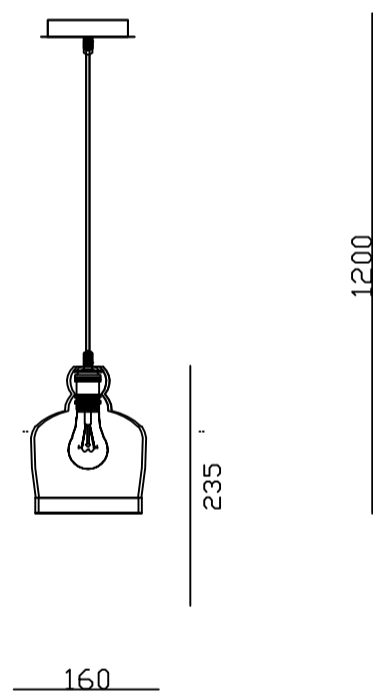

CEILING PAN SIZE:

FIXTURE SIZE:

ENGLISH

Specification of installation

- In order to ensure safety use, please notice the following items:
- Read and understand the whole Specification.
 - Suitable for the use of 220-240V and 50-60Hz.
 - Please wear gloves as installation and avoid rot on the surface of plating.
 - Must be installed on the fixed places and be checked annually.
 - Please turn off the lighting source by soft cloth as cleaning prohibited to use of rotted detergent.
 - Please connect with the local sales service center when there are any abnormality.

- 1 Wall anchor
- 2 Mounting
- 3 Terminal
- 4 Self-tapping screw
- 5 glass shade
- 6 ring E27
- 7 E27 bulb

RI0 SP1 C