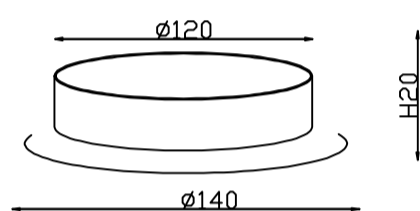

CEILING PAN SIZE:

FIXTURE SIZE:

ENGLISH

Specification of installation

- In order to ensure safety use, please notice the following items:
- Read and understand the whole Specification.
 - Suitable for the use of 220-240V and 50-60Hz.
 - Please wear gloves as installation and avoid rot on the surface of plating.
 - Must be installed on the fixed places and be checked annually.
 - Please turn off the lighting source by soft cloth as cleaning prohibited to use of rotted detergent.
 - Please connect with the local sales service center when there are any abnormality.

- 1 Wall anchor
- 2 Mounting
- 3 Terminal
- 4 Self-tapping screw
- 5 glass shade
- 6 ring E27
- 7 E27 bulb

RI0 SP1 C