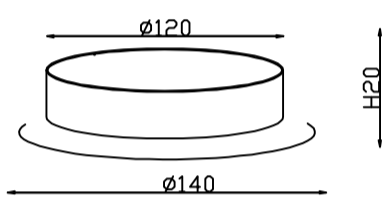

CEILING PAN SIZE:

FIXTURE SIZE:

ENGLISH

Specification of Installation

In order to ensure safety use, please notice the following items:

- Read and understand the whole Specification.
- Suitable for the use of 220-240V and 50-60Hz.
- Please wear gloves as installation and avoid rot on the surface of plating.
- Must be installed on the fixed places and be checked annually.
- Please turn off the lighting source by soft cloth as cleaning prohibited to use of rotted detergent.
- Please connect with the local sales service center when there are any abnormality.

RIO SP1 COFFE

- 1 Wall anchor
- 2 Mounting
- 3 Terminal
- 4 Self-tapping screw
- 5 glass shade
- 6 ring E27
- 7 E27 bulb

RIO SP1 A