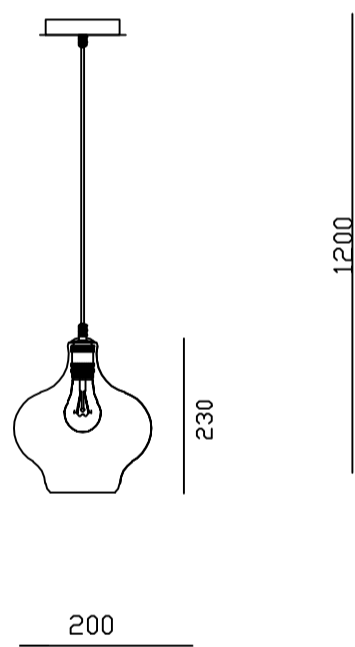

CEILING PAN SIZE:

FIXTURE SIZE:

ENGLISH

Specification of Installation

In order to ensure safety use, please notice the following items:

- Read and understand the whole Specification.
- Suitable for the use of 220-240V and 50-60Hz.
- Please wear gloves as installation and avoid rot on the surface of plating.
- Must be installed on the fixed places and be checked annually.
- Please turn off the lighting source by soft cloth as cleaning prohibited to use of rotted detergent.
- Please connect with the local sales service center when there are any abnormality.

RIO SP1 COFFE

- 1 Wall anchor
- 2 Mounting
- 3 Terminal
- 4 Self-tapping screw
- 5 glass shade
- 6 ring E27
- 7 E27 bulb

RIO SP1 A