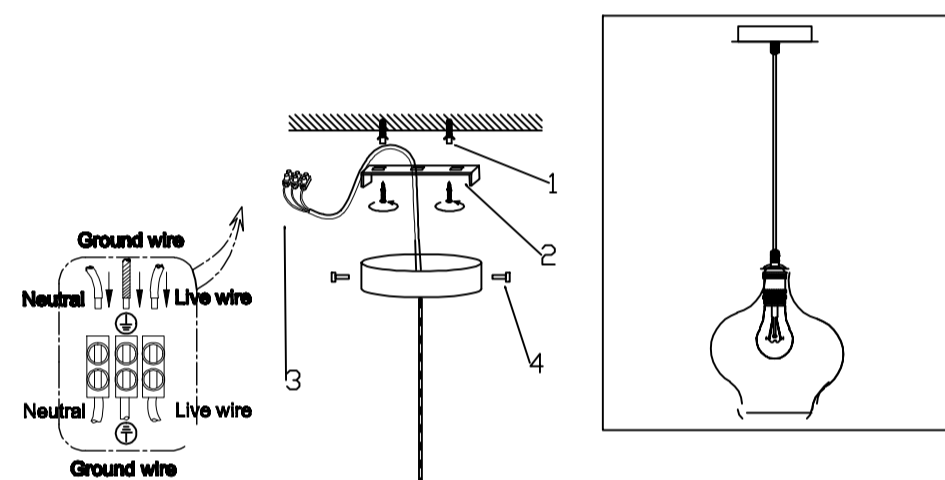

CEILING PAN SIZE:

FIXTURE SIZE:

ENGLISH

Specification of Installation

In order to ensure safety use, please notice the following items:

- Read and understand the whole Specification.
- Suitable for the use of 220-240V and 50-60Hz.
- Please wear gloves as installation and avoid rot on the surface of plating.
- Must be installed on the fixed places and be checked annually.
- Please turn off the lighting source by soft cloth as cleaning prohibited to use of rotted detergent.
- Please connect with the local sales service center when there are any abnormality.

RIO SP1 COFFE

- 1 Wall anchor
- 2 Mounting
- 3 Terminal
- 4 Self-tapping screw
- 5 glass shade
- 6 ring E27
- 7 E27 bulb

RIO SP1 A