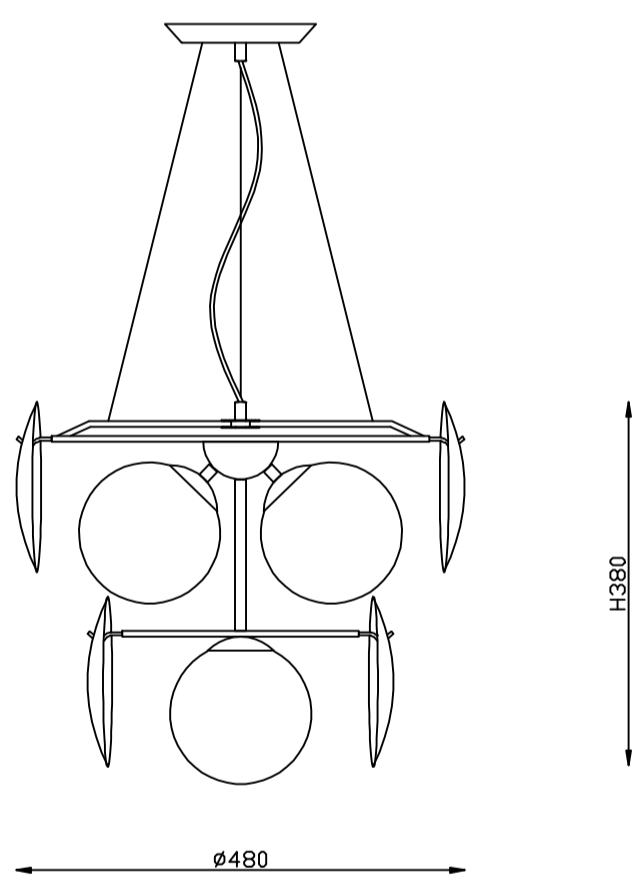

**CEILING PAN SIZE:**

**FIXTURE SIZE:**

**ENGLISH**

**Specification of installation**

- In order to ensure safety use please notice the following items:
- Read and understand the whole Specification.
  - Suitable for the use of 220-240V and 50-60Hz.
  - Please wear gloves as installment and avoid rot on the surface of plating.
  - Must be installed on the fixed places and be checked annually.
  - Please turn off the lighting source by soft cloth as cleaning prohibited to use of rotted detergent.
  - Please connect with the local sales service center when there are any abnormality.

- 1 Wall anchor
- 2 Mounting
- 3 Terminal
- 4 Self-tapping screw
- 5 Self-tapping screw
- 6 E27 bulb
- 7 glass shade
- 8 glass

OMEGA SP4