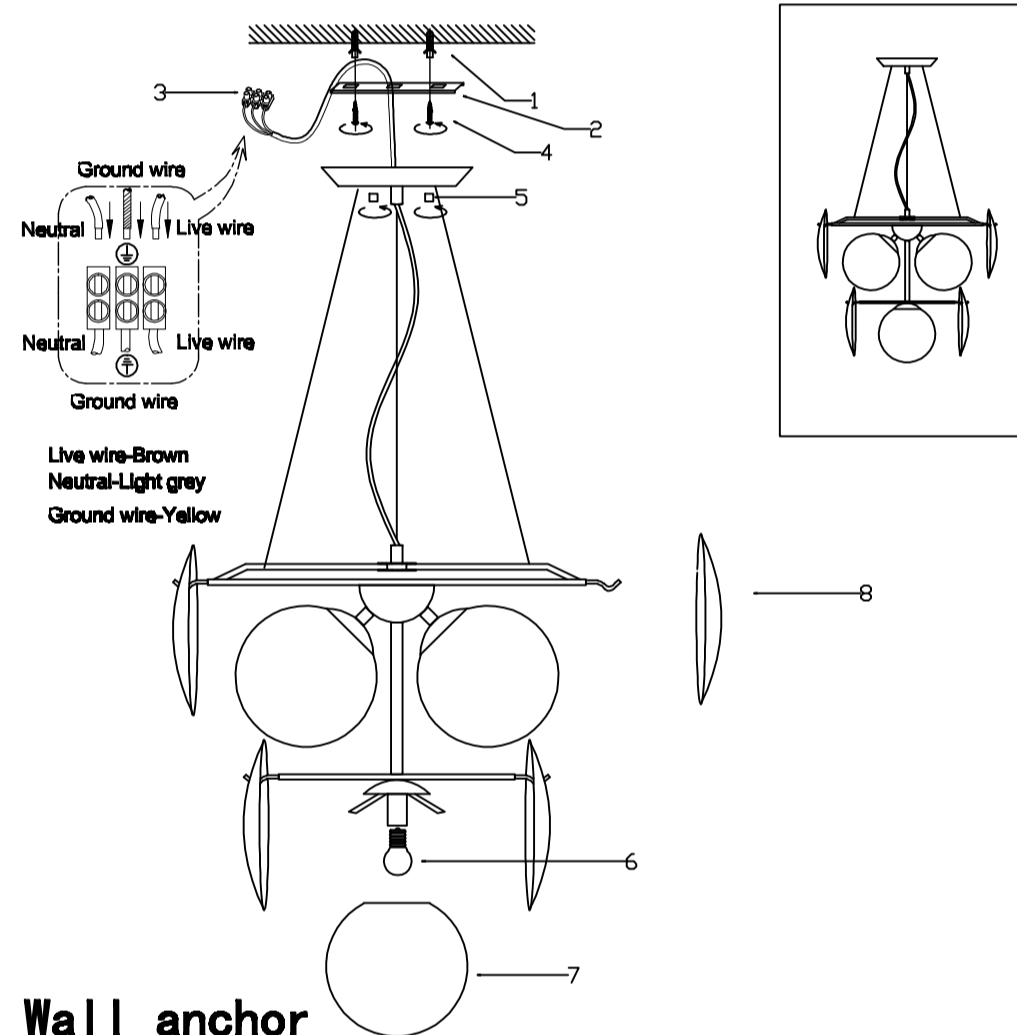

**CEILING PAN SIZE:**

**FIXTURE SIZE:**

**ENGLISH**

**Specification of installation**

- In order to ensure safety use please notice the following items:
- Read and understand the whole Specification.
  - Suitable for the use of 220-240V and 50-60Hz.
  - Please wear gloves as installment and avoid rot on the surface of plating.
  - Must be installed on the fixed places and be checked annually.
  - Please turn off the lighting source by soft cloth as cleaning prohibited to use of rotted detergent.
  - Please connect with the local sales service center when there are any abnormality.

- 1 Wall anchor
- 2 Mounting
- 3 Terminal
- 4 Self-tapping screw
- 5 Self-tapping screw
- 6 E27 bulb
- 7 glass shade
- 8 glass

OMEGA SP4