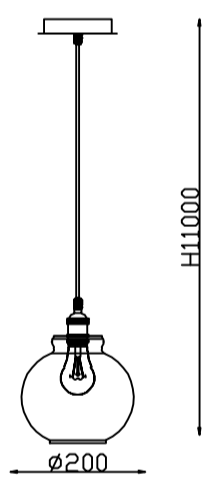

**CEILING PAN SIZE:**

**FIXTURE SIZE:**

**ENGLISH**

**Specification of Installation**

- In order to ensure safety use please notice the following items:
- Read and understand the whole Specification.
  - Suitable for the use of 220-240V and 50-60Hz.
  - Please wear gloves as installation and avoid rot on the surface of plating.
  - Must be installed on the fixed places and be checked annually.
  - Please turn off the lighting source by soft cloth as cleaning prohibited to use of rotted detergent.
  - Please connect with the local sales service center when there are any abnormality.

- 1 Wall anchor
- 2 Mounting
- 3 Terminal
- 4 Self-tapping screw
- 5 glass shade
- 6 ring E27
- 7 E27 bulb

**OLLA SP1 SMOKE**