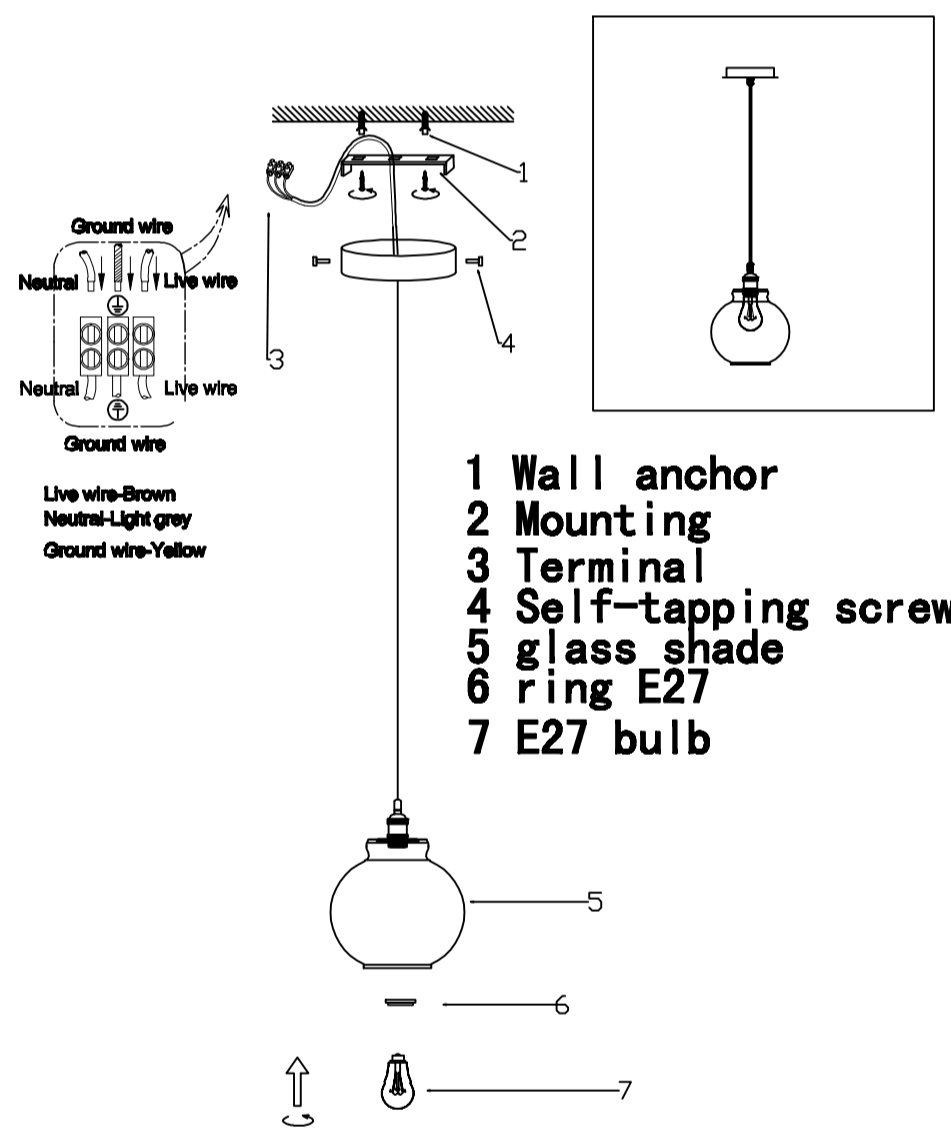

**CEILING PAN SIZE:**

**FIXTURE SIZE:**

**ENGLISH**

**Specification of Installation**

- In order to ensure safety use please notice the following items:
- Read and understand the whole Specification.
  - Suitable for the use of 220-240V and 50-60Hz.
  - Please wear gloves as installation and avoid rot on the surface of plating.
  - Must be installed on the fixed places and be checked annually.
  - Please turn off the lighting source by soft cloth as cleaning prohibited to use of rotted detergent.
  - Please connect with the local sales service center when there are any abnormality.

- 1 Wall anchor
- 2 Mounting
- 3 Terminal
- 4 Self-tapping screw
- 5 glass shade
- 6 ring E27
- 7 E27 bulb

**OLLA SP1 SMOKE**