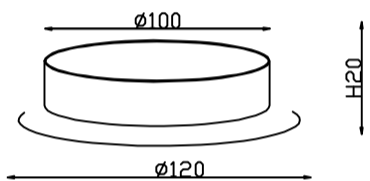

**CEILING PAN SIZE:**

**FIXTURE SIZE:**

**ENGLISH**

**Specification of Installation**

- In order to ensure safety use please notice the following items:
- Read and understand the whole Specification.
  - Suitable for the use of 220-240V and 50-60Hz.
  - Please wear gloves as installation and avoid rot on the surface of plating.
  - Must be installed on the fixed places and be checked annually.
  - Please turn off the lighting source by soft cloth as cleaning prohibited to use of rotted detergent.
  - Please connect with the local sales service center when there are any abnormality.

- 1 Wall anchor
- 2 Mounting
- 3 Terminal
- 4 Self-tapping screw
- 5 glass shade
- 6 ring E27
- 7 E27 bulb

**OLLA SP1 SMOKE**