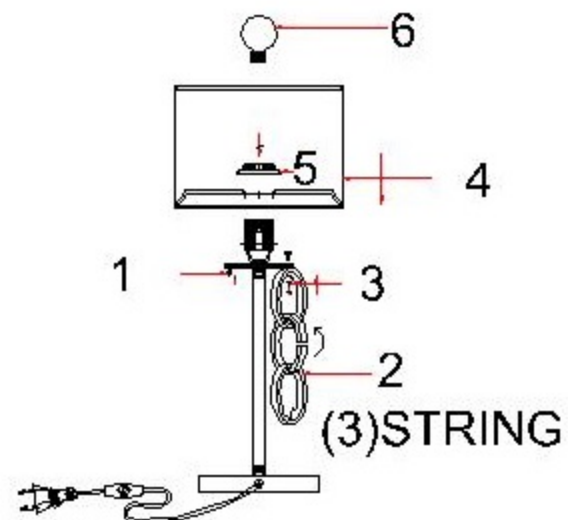

### Specification of installation

- In order to ensure safety use, please notice the following items
- Read and understand the whole Specification.
- Suitable for the use of 220-240V and 50-60HZ.
- Please wear gloves as installment and avoid rot on the surface of plating.
- Must be installed on the fixed places and be checked annually.
- Please turn off the lighting source by soft cloth as cleaning prohibited to use of rolled detergent.
- Please connect with the local sales service center when there are any abnormality.

- 1 Nut
- 2 Rings
- 3 Nut
- 4 Shade
- 5 Ring
- 6 E27 bulb

Product coding: OLIMPO TL1

## BASE SIZE

## FIXTURE SIZE