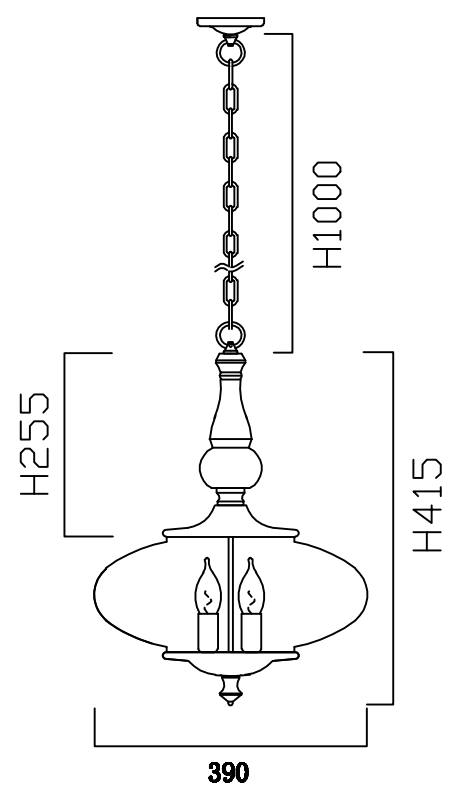

CEILING PAN SIZE:

FIXTURE SIZE:

ENGLISH

Specification of installation

- In order to ensure safety use, please notice the following items:
- Read and understand the whole Specification.
 - Suitable for the use of 220-240V and 50-60Hz.
 - Please wear gloves as installment and avoid rot on the surface of plating.
 - Must be installed on the fixed places and be checked annually.
 - Please turn off the lighting source by soft cloth as cleaning prohibited to use of rotted detergent.
 - Please connect with the local sales service center when there are any abnormality.

MIEL SP4 GOLD