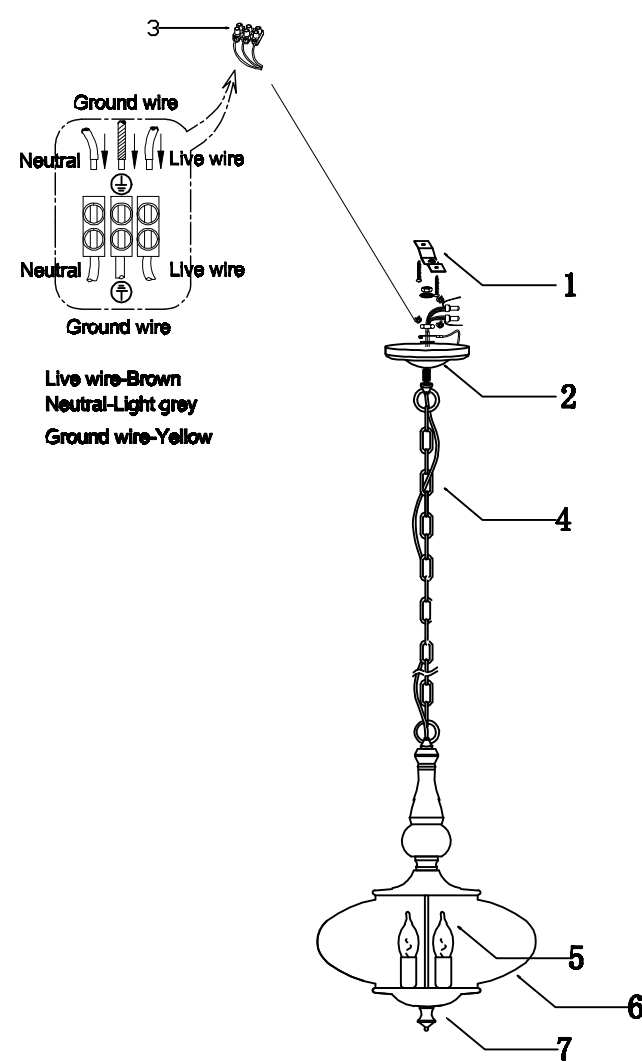

CEILING PAN SIZE:

FIXTURE SIZE:

ENGLISH

Specification of installation

- In order to ensure safety use, please notice the following items:
- Read and understand the whole Specification.
 - Suitable for the use of 220-240V and 50-60Hz.
 - Please wear gloves as installment and avoid rot on the surface of plating.
 - Must be installed on the fixed places and be checked annually.
 - Please turn off the lighting source by soft cloth as cleaning prohibited to use of rotted detergent.
 - Please connect with the local sales service center when there are any abnormality.