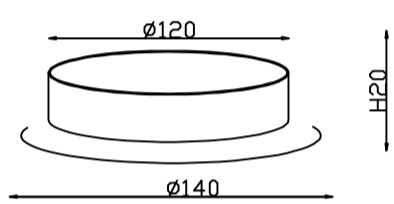

CEILING PAN SIZE:

FIXTURE SIZE:

ENGLISH

Specification of Installation

In order to ensure safety use, please notice the following items:

- Read and understand the whole Specification.
- Suitable for the use of 220-240V and 50-60Hz.
- Please wear gloves as installation and avoid rot on the surface of plating.
- Must be installed on the fixed places and be checked annually.
- Please turn off the lighting source by soft cloth as cleaning prohibited to use of rotted detergent.
- Please connect with the local sales service center when there are any abnormality.

KRUS SP4 BELL