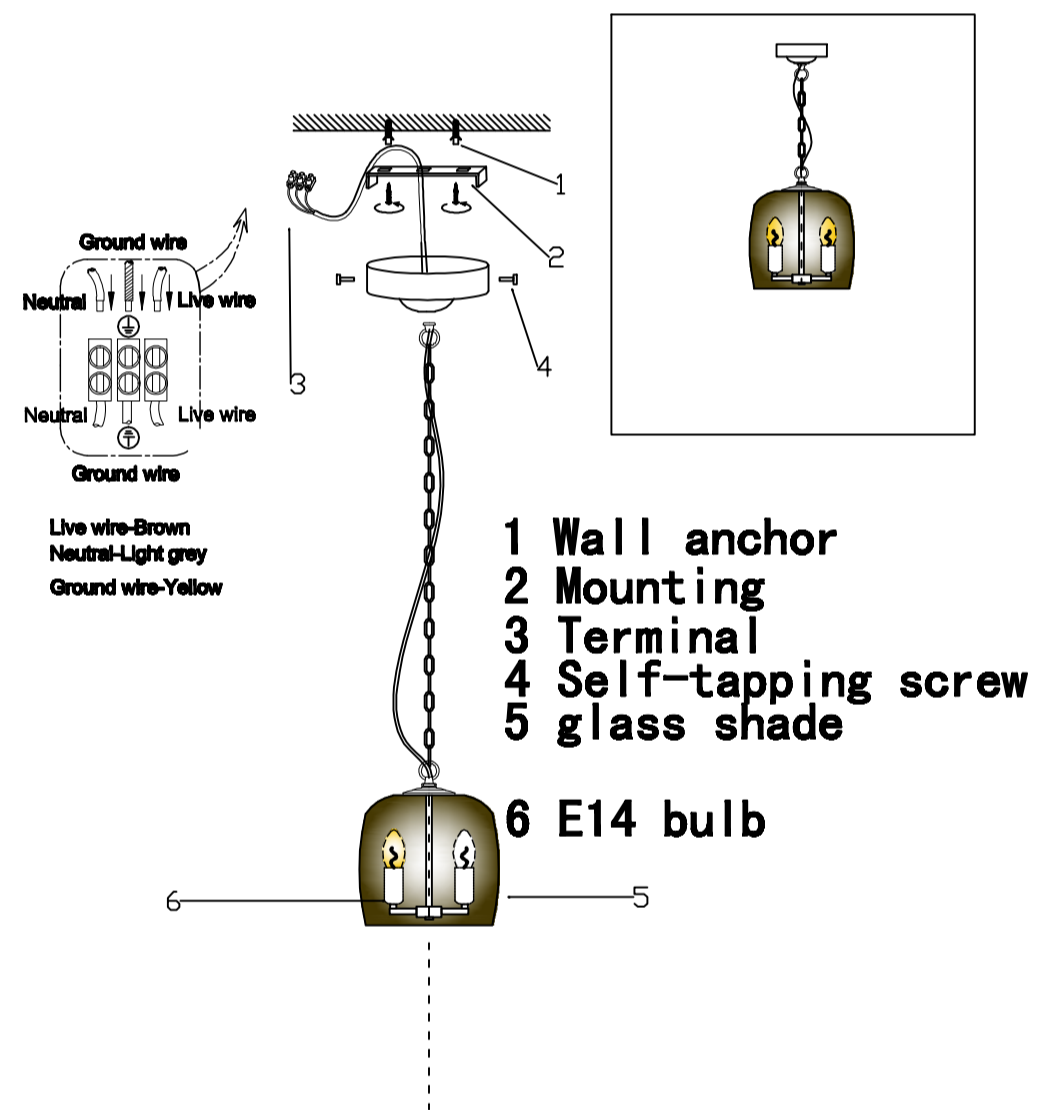

CEILING PAN SIZE:

FIXTURE SIZE:

ENGLISH

Specification of Installation

In order to ensure safety use, please notice the following items:

- Read and understand the whole Specification.
- Suitable for the use of 220-240V and 50-60Hz.
- Please wear gloves as installation and avoid rot on the surface of plating.
- Must be installed on the fixed places and be checked annually.
- Please turn off the lighting source by soft cloth as cleaning prohibited to use of rotted detergent.
- Please connect with the local sales service center when there are any abnormality.

KRUS SP4 BELL