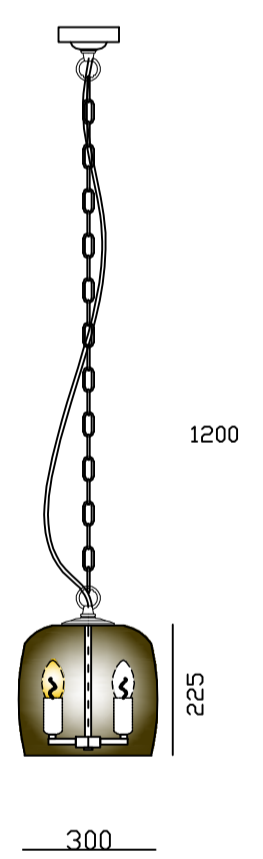

CEILING PAN SIZE:

FIXTURE SIZE:

ENGLISH

Specification of Installation

In order to ensure safety use, please notice the following items:

- Read and understand the whole Specification.
- Suitable for the use of 220-240V and 50-60Hz.
- Please wear gloves as installation and avoid rot on the surface of plating.
- Must be installed on the fixed places and be checked annually.
- Please turn off the lighting source by soft cloth as cleaning prohibited to use of rotted detergent.
- Please connect with the local sales service center when there are any abnormality.

KRUS SP4 BELL