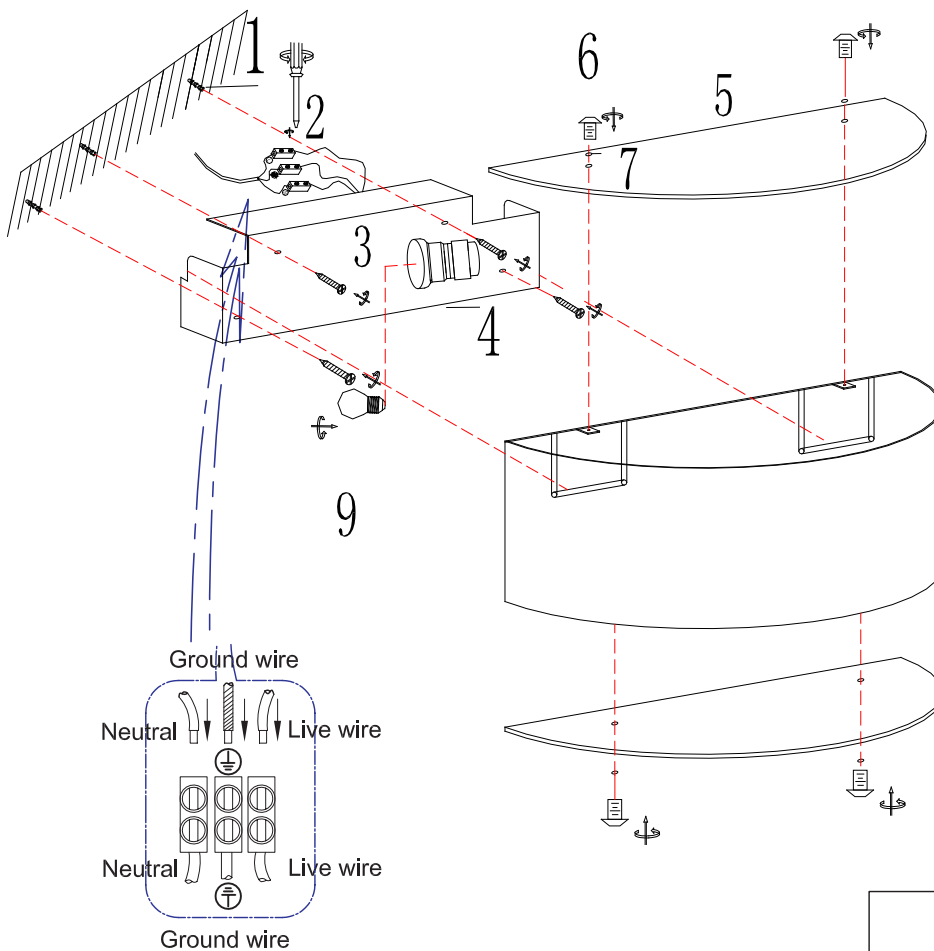

ENGLISH

Specification of installation

In order to ensure safety use, please notice the following items:

- Read and understand the whole Specification.
- Suitable for the use of 220~240V and 50~60Hz.
- Please wear gloves as installment and avoid rot on the surface of plating.
- Must be installed on the fixed places and be checked annually.
- Please turn off the lighting source by soft cloth as cleaning prohibited to use of rotted detergent.
- Please connect with the local sales service center when there are any abnormality.

- 1 Wall anchor
- 2 Terminal
- 3 Self-tapping screw
- 4 Mounting
- 5 Glass
- 6 Screw
- 7 Silicone Ring
- 8 Shade
- 9 Bulb

Live wire-Brown
Neutral-Blue
Ground wire-Yellow&Green

Product coding: JEWEL AP GR