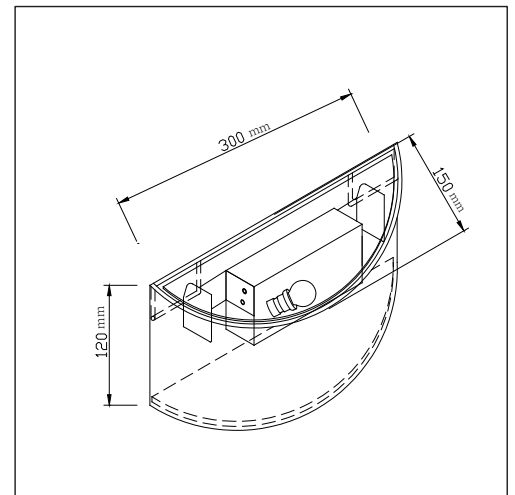

ENGLISH

Specification of installation

In order to ensure safety use, please notice the following items:

- Read and understand the whole Specification.
- Suitable for the use of 220~240V and 50~60Hz.
- Please wear gloves as installment and avoid rot on the surface of plating.
- Must be installed on the fixed places and be checked annually.
- Please turn off the lighting source by soft cloth as cleaning prohibited to use of rotted detergent.
- Please connect with the local sales service center when there are any abnormality.

- 1 Wall anchor
- 2 Terminal
- 3 Self-tapping screw
- 4 Mounting
- 5 Glass
- 6 Screw
- 7 Silicone Ring
- 8 Shade
- 9 Bulb

Live wire-Brown
Neutral-Blue
Ground wire-Yellow&Green

Product coding: JEWEL AP GR