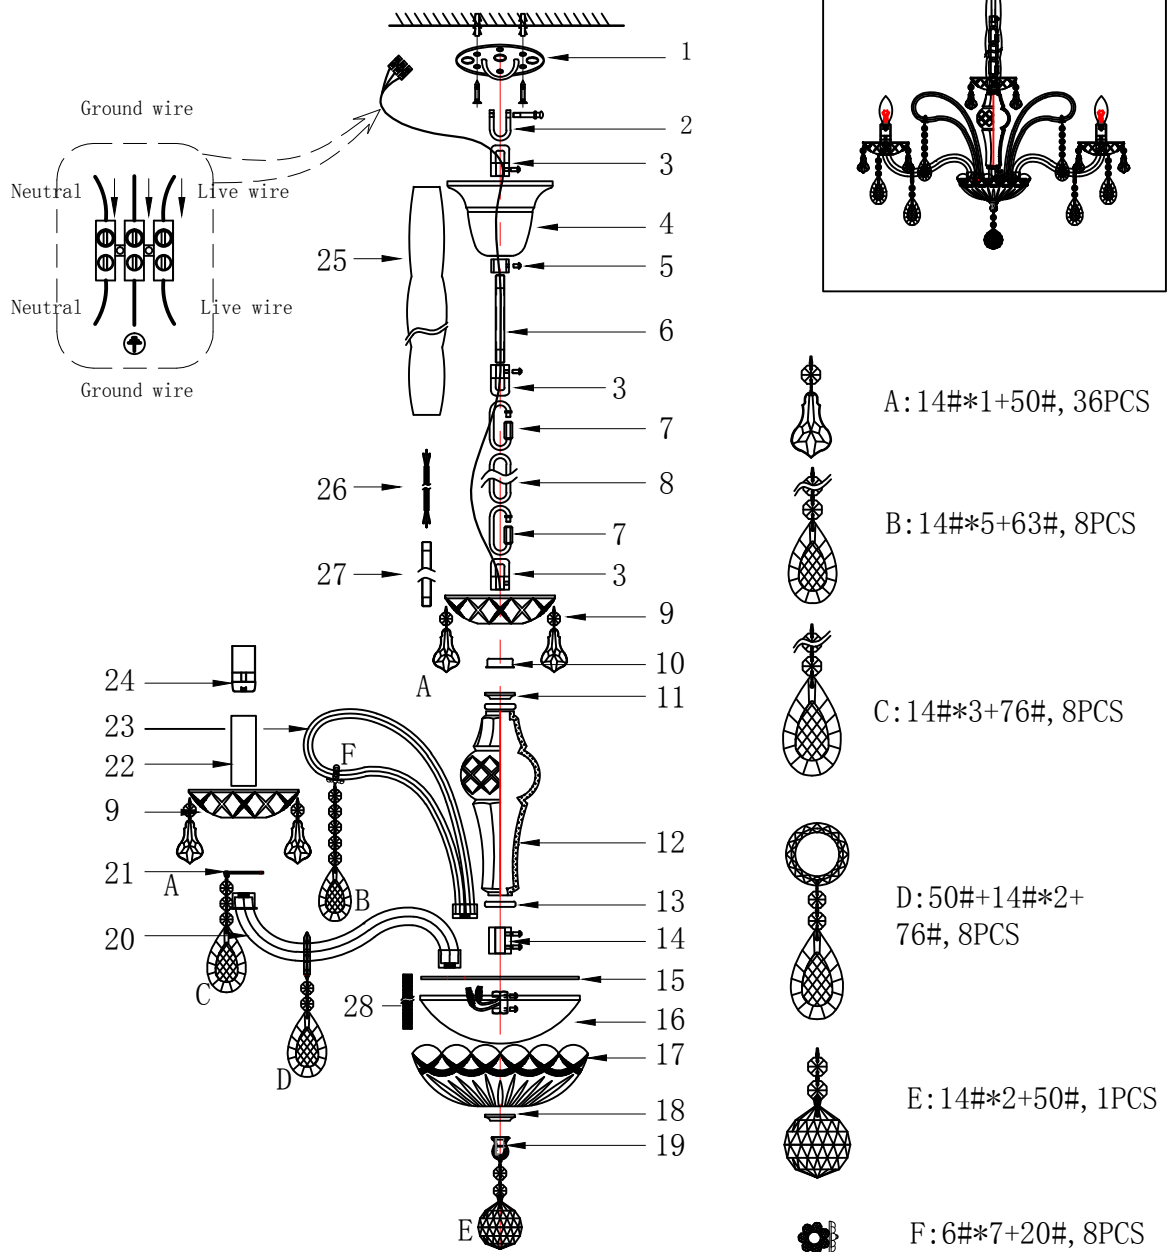

## Specification of Installation

In order to ensure safety use, please notice the following items:

- . Read and understand the whole specification.
- . Suitable for the use of 220-240V and 50-60Hz.
- . Please wear gloves as installment and avoid rot on the surface of plating .
- . Must be installed on the fixed source by soft cloth as cleaning prohibited to use of rotted detergent.
- . Please connect with the local sales service center when there are any abnormality.

Product coding: ICE NEW SP8

# CEILING PAN SIZE

# FIXTURE SIZE