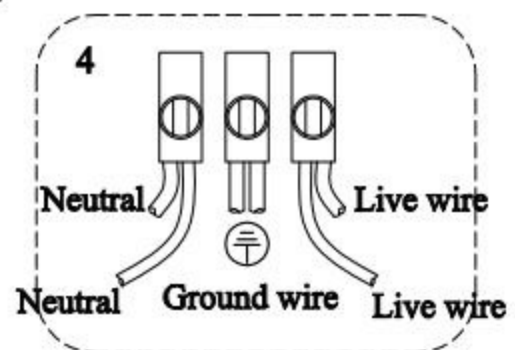

ENGLISH

Specification of installation

in order to ensure safety use, please notice the following items:

.Read and understand the whole specification.

.Suitable for the use of 220~240V and 50~60Hz.

.Please wear gloves as installment and avoid rot on the surface of plating.

- 1 Wall anchor
- 2 Mounting
- 3 Self-tapping screw
- 4 Terminal
- 5 Nut
- 6 E14 bulb
- 7 Centre pipe
- 8 Glass shade
- 9 Cover
- 10 Nut

Product coding: HOLA PL4

CEILING PAN SIZE:

FIXTURE SIZE: