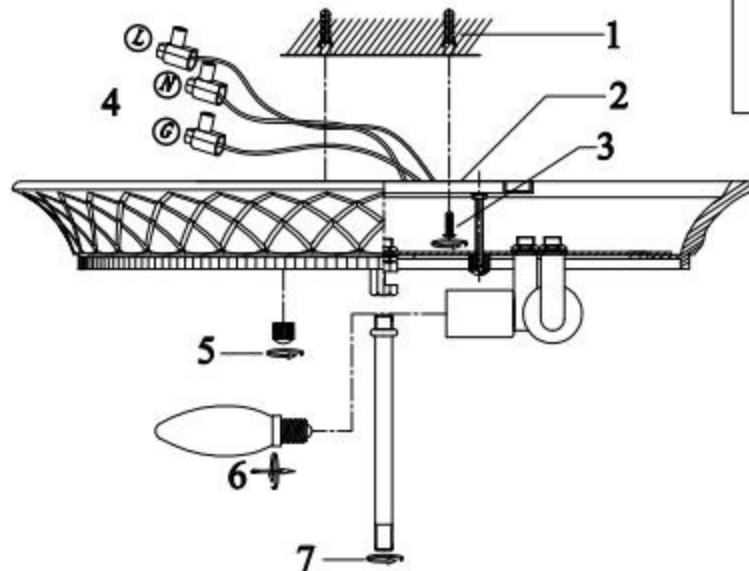

ENGLISH

Specification of installation

in order to ensure safety use, please notice the following items:

.Read and understand the whole specification.

.Suitable for the use of 220~240V and 50~60Hz.

.Please wear gloves as installment and avoid rot on the surface of plating.

- 1 Wall anchor
- 2 Mounting
- 3 Self-tapping screw
- 4 Terminal
- 5 Nut
- 6 E14 bulb
- 7 Centre pipe
- 8 Glass shade
- 9 Cover
- 10 Nut

Product coding: HOLA PL4

CEILING PAN SIZE:

FIXTURE SIZE: