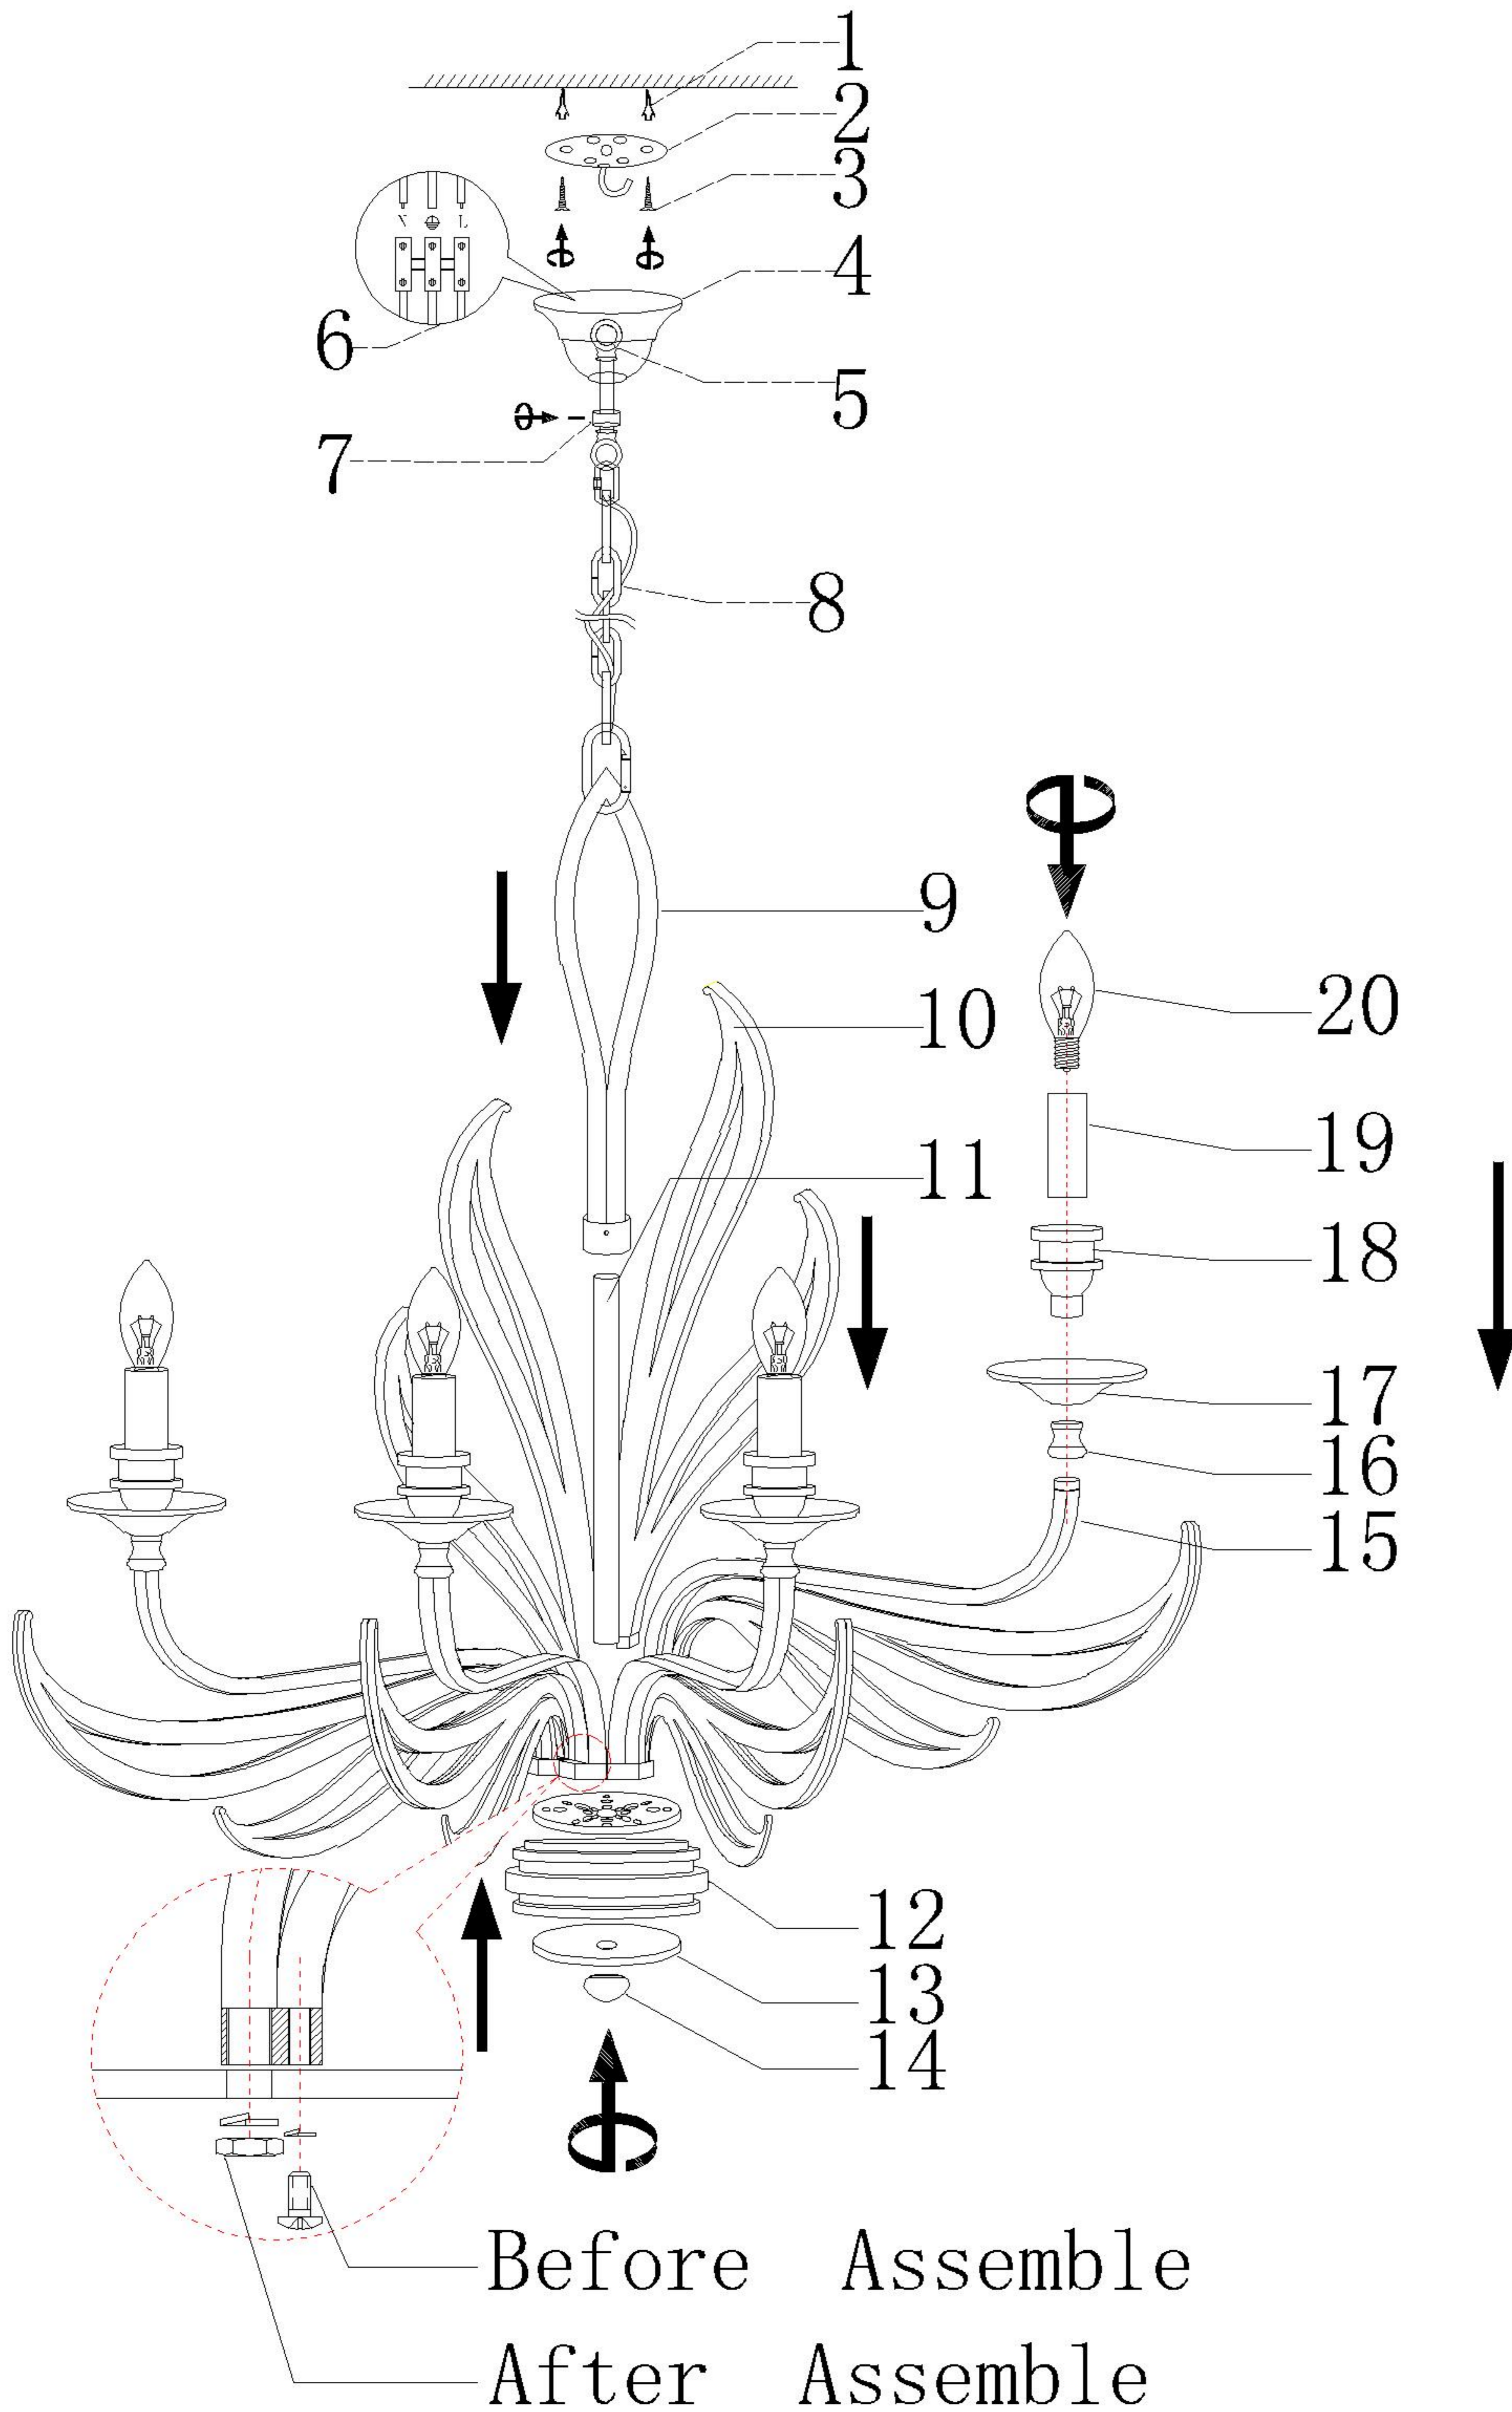

ENGLISH

Specification of installation

In order to ensure safety use, please notice the following items:

- Read and understand the whole specification.
- Suitable for the use of 220~240V and 50~60HZ.
- Please wear gloves as installment and avoid rot on the surface of plating.
- Must be installed on the fixed places and be checked annually.
- please turn off the lighting source by soft cloth as cleaning prohibited to use of rotted detergent.
- please connect with the local sales service center when there are any abnormality.

- 1 Wall anchor
- 2 Mounting
- 3 Self-tapping screw
- 4 Canopy
- 5 Ring
- 6 Terminal
- 7 Screw
- 8 Chain
- 9 Branch central cylinder
- 10 Branch
- 11 Round central cylinder
- 12 Terminal box
- 13 Round metal part
- 14 Decorative hat
- 15 Arm
- 16 Metal parts
- 17 Metal plate
- 18 Lamp cup
- 19 Waterpipe
- 20 E14 bulb

Product coding: GAUDI SP8

CEILING PAN SIZE:

FIXTURE SIZE: