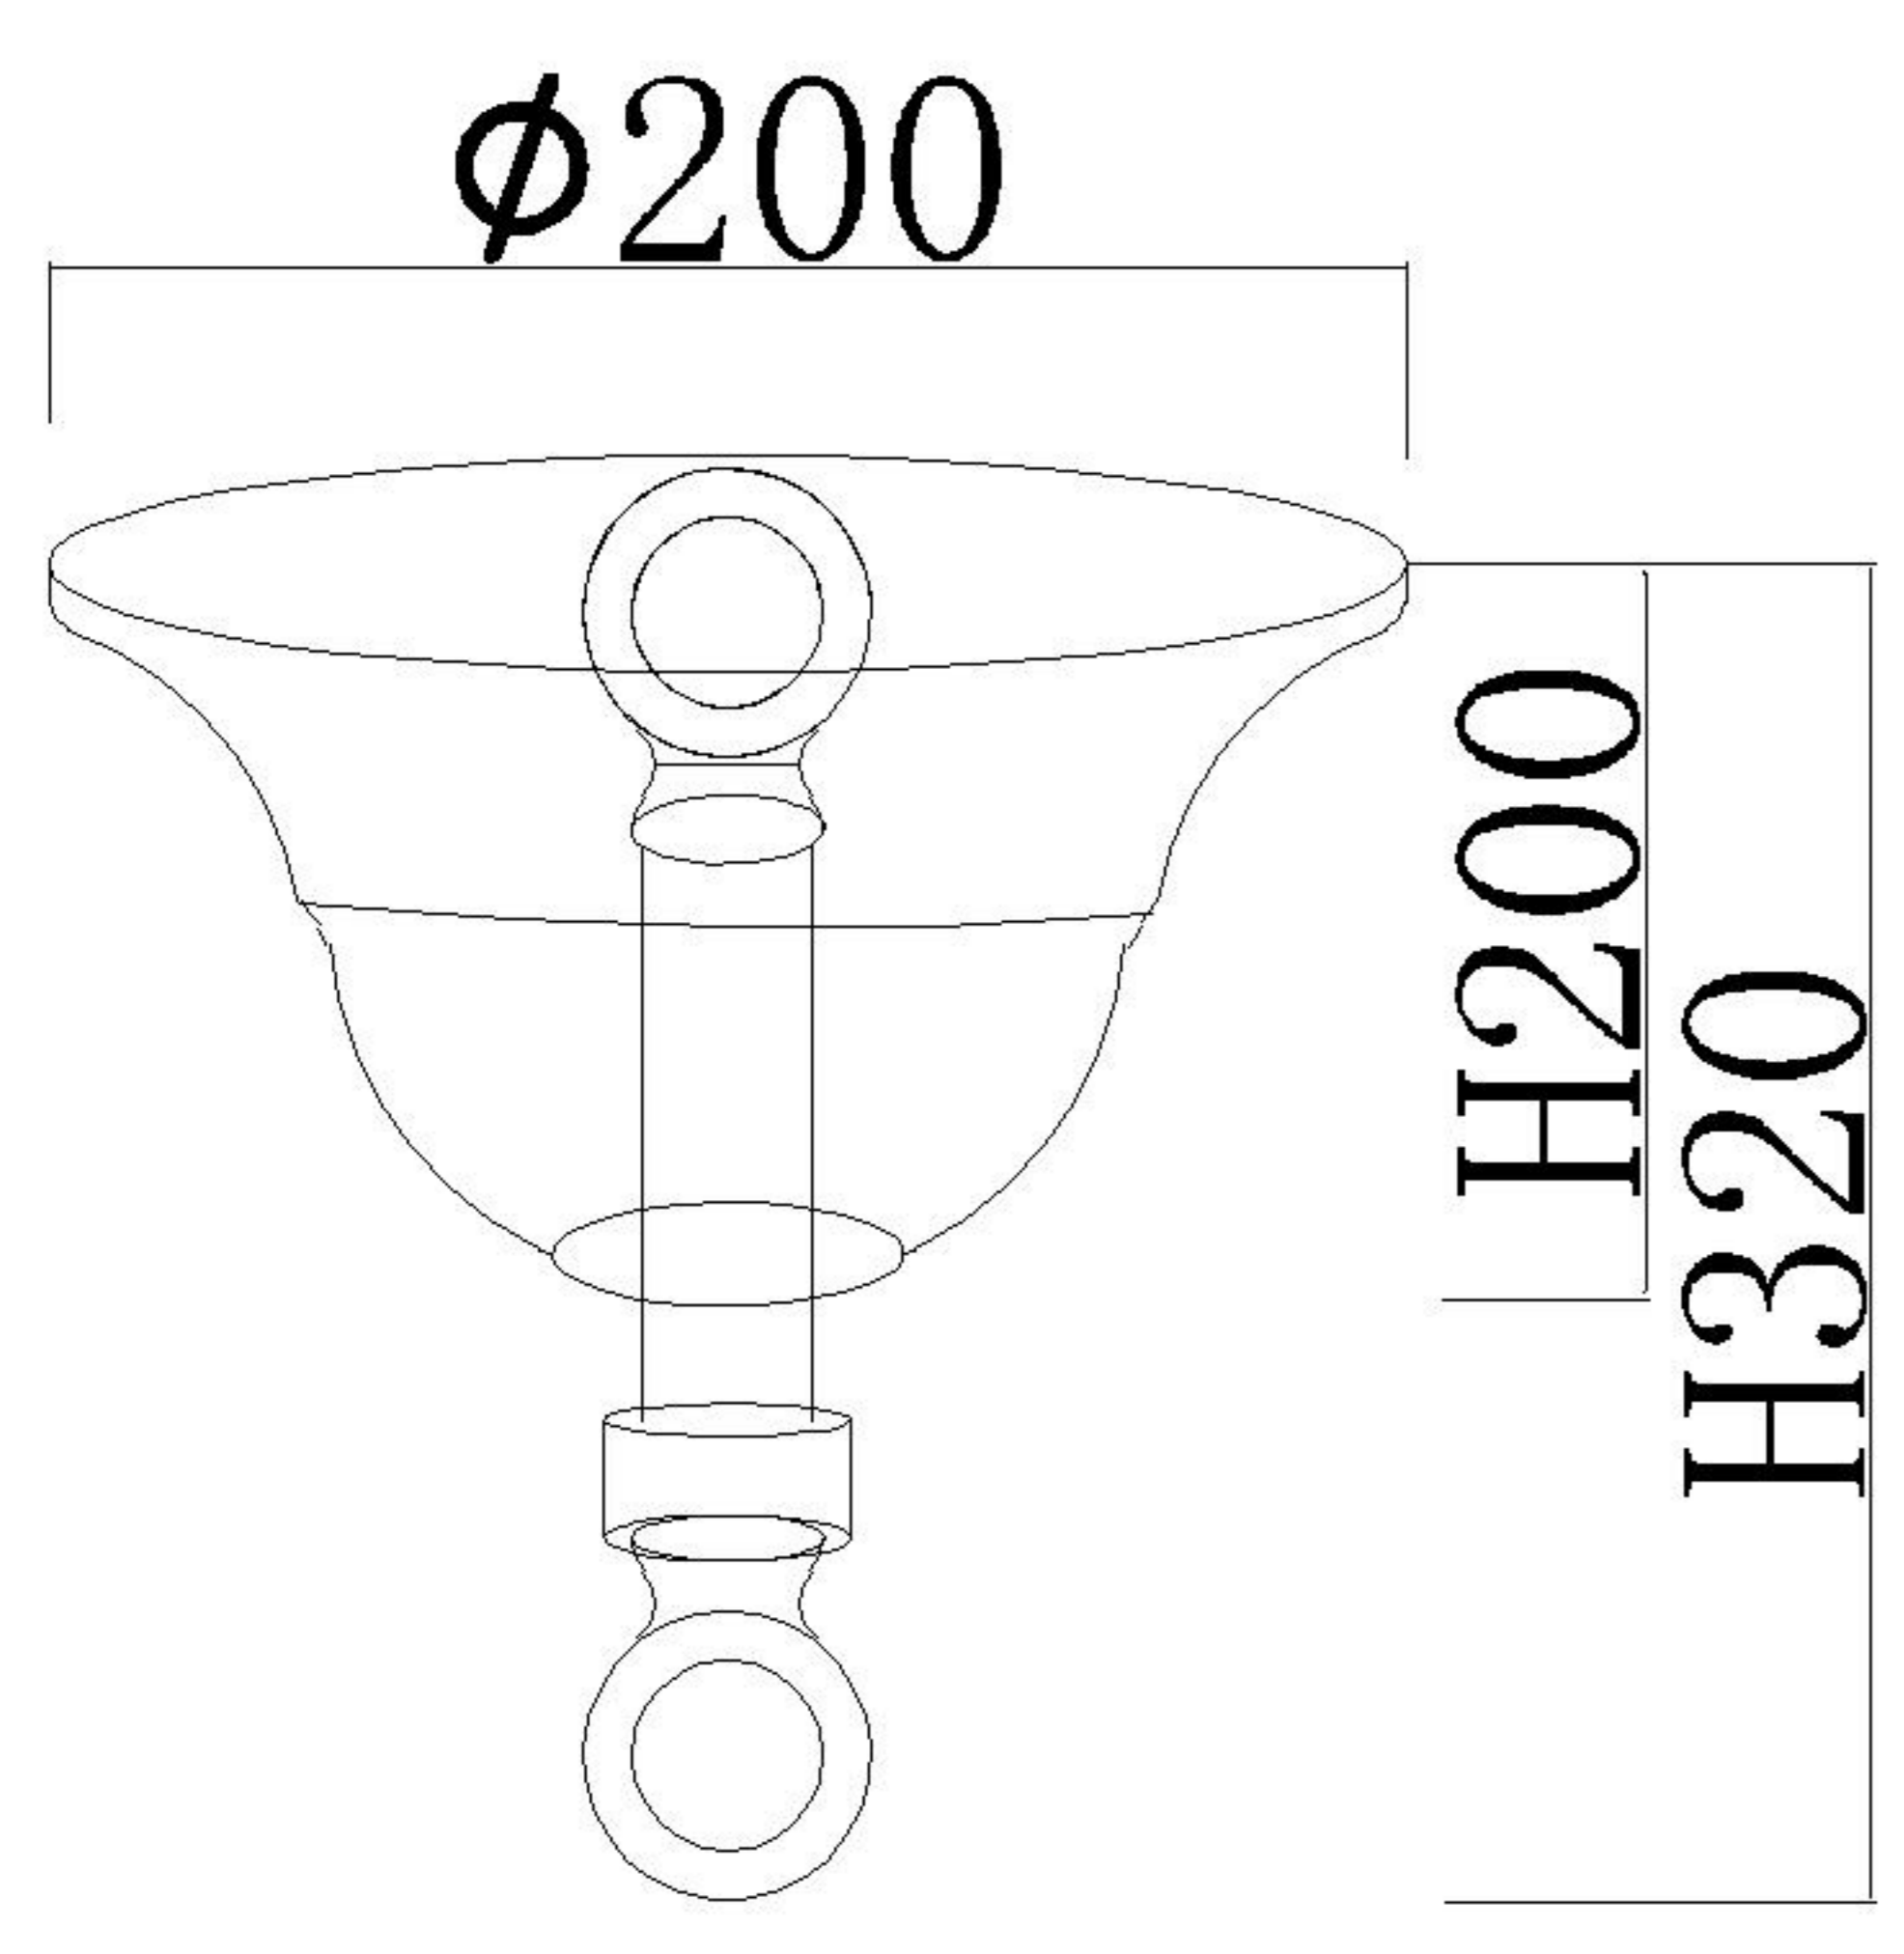

ENGLISH

Specification of installation

In order to ensure safety use, please notice the following items:

- Read and understand the whole specification.
- Suitable for the use of 220~240V and 50~60HZ.
- Please wear gloves as installment and avoid rot on the surface of plating.
- Must be installed on the fixed places and be checked annually.
- please turn off the lighting source by soft cloth as cleaning prohibited to use of rotted detergent.
- please connect with the local sales service center when there are any abnormality.

- 1 Wall anchor
- 2 Mounting
- 3 Self-tapping screw
- 4 Canopy
- 5 Ring
- 6 Terminal
- 7 Screw
- 8 Chain
- 9 Branch central cylinder
- 10 Branch
- 11 Round central cylinder
- 12 Terminal box
- 13 Round metal part
- 14 Decorative hat
- 15 Arm
- 16 Metal parts
- 17 Metal plate
- 18 Lamp cup
- 19 Waterpipe
- 20 E14 bulb

Product coding: GAUDI SP8

CEILING PAN SIZE:

FIXTURE SIZE: