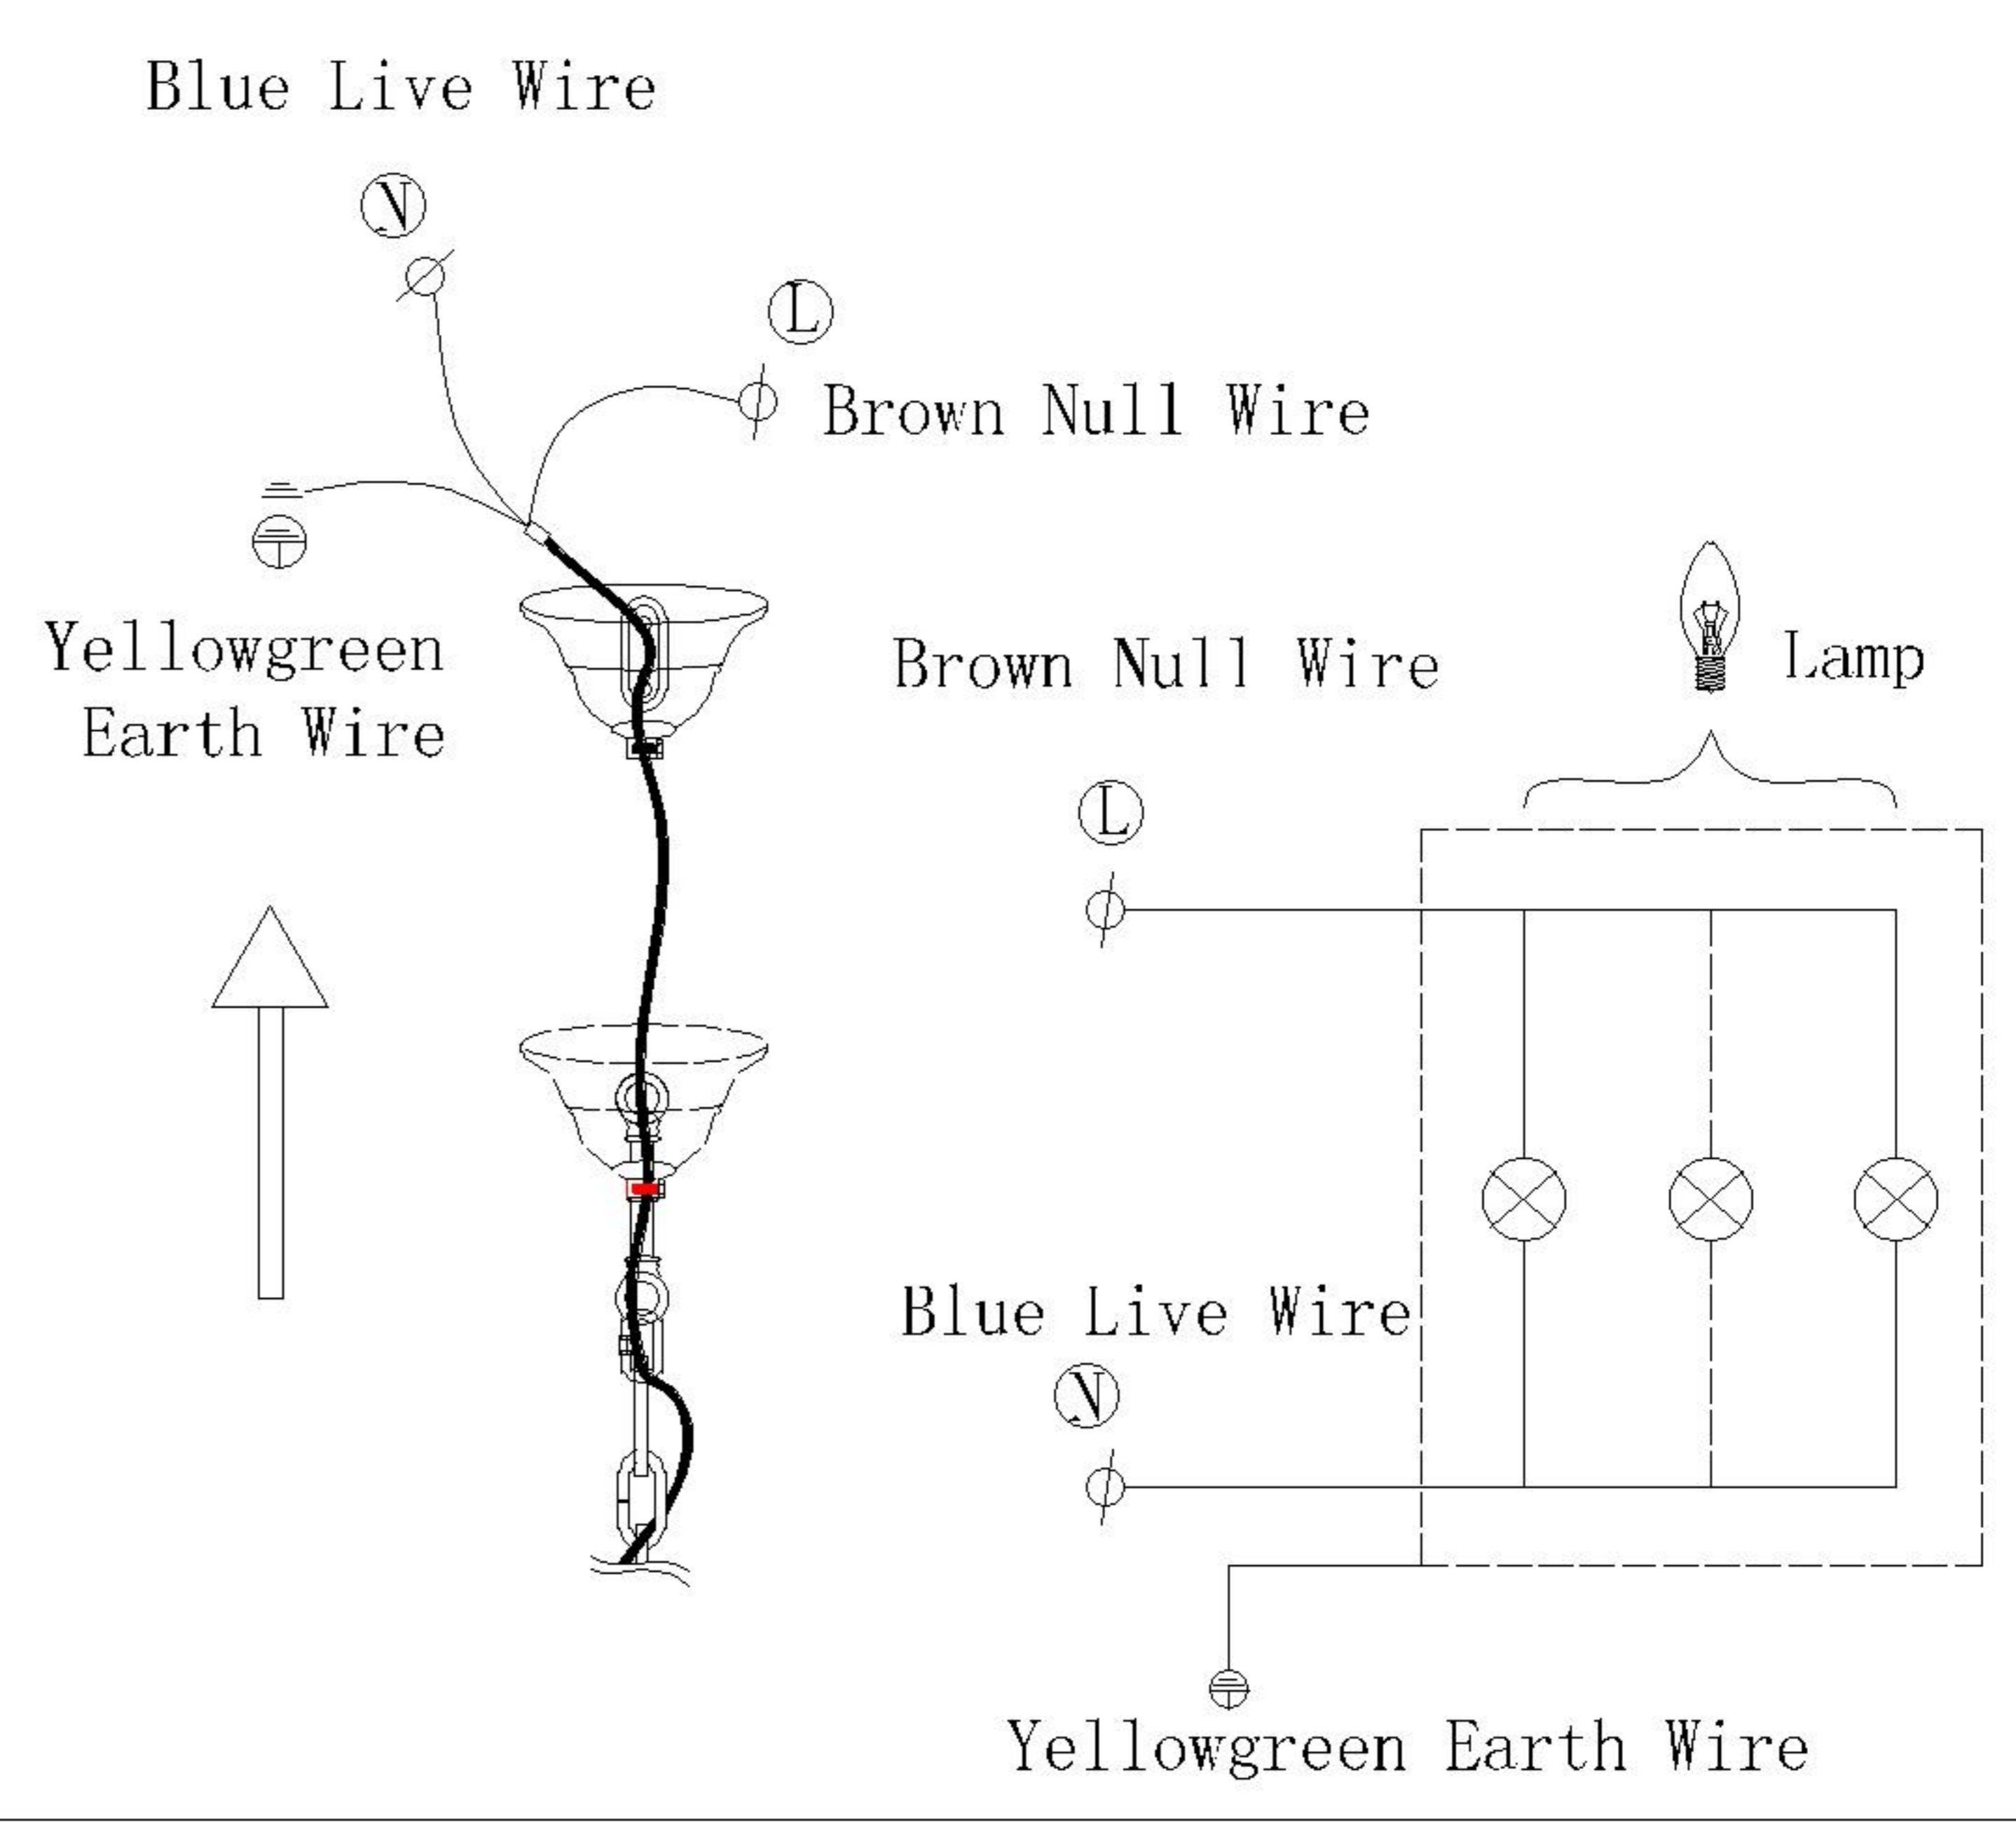

ENGLISH

Specification of installation

In order to ensure safety use, please notice the following items:

- Read and understand the whole specification.
- Suitable for the use of 220~240V and 50~60HZ.
- Please wear gloves as installment and avoid rot on the surface of plating.
- Must be installed on the fixed places and be checked annually.
- please turn off the lighting source by soft cloth as cleaning prohibited to use of rotted detergent.
- please connect with the local sales service center when there are any abnormality.

- 1 Wall anchor
- 2 Mounting
- 3 Self-tapping screw
- 4 Canopy
- 5 Ring
- 6 Terminal
- 7 Screw
- 8 Chain
- 9 Branch central cylinder
- 10 Branch
- 11 Round central cylinder
- 12 Terminal box
- 13 Round metal part
- 14 Decorative hat
- 15 Arm
- 16 Metal parts
- 17 Metal plate
- 18 Lamp cup
- 19 Waterpipe
- 20 E14 bulb

Product coding: GAUDI SP8

CEILING PAN SIZE:

FIXTURE SIZE: