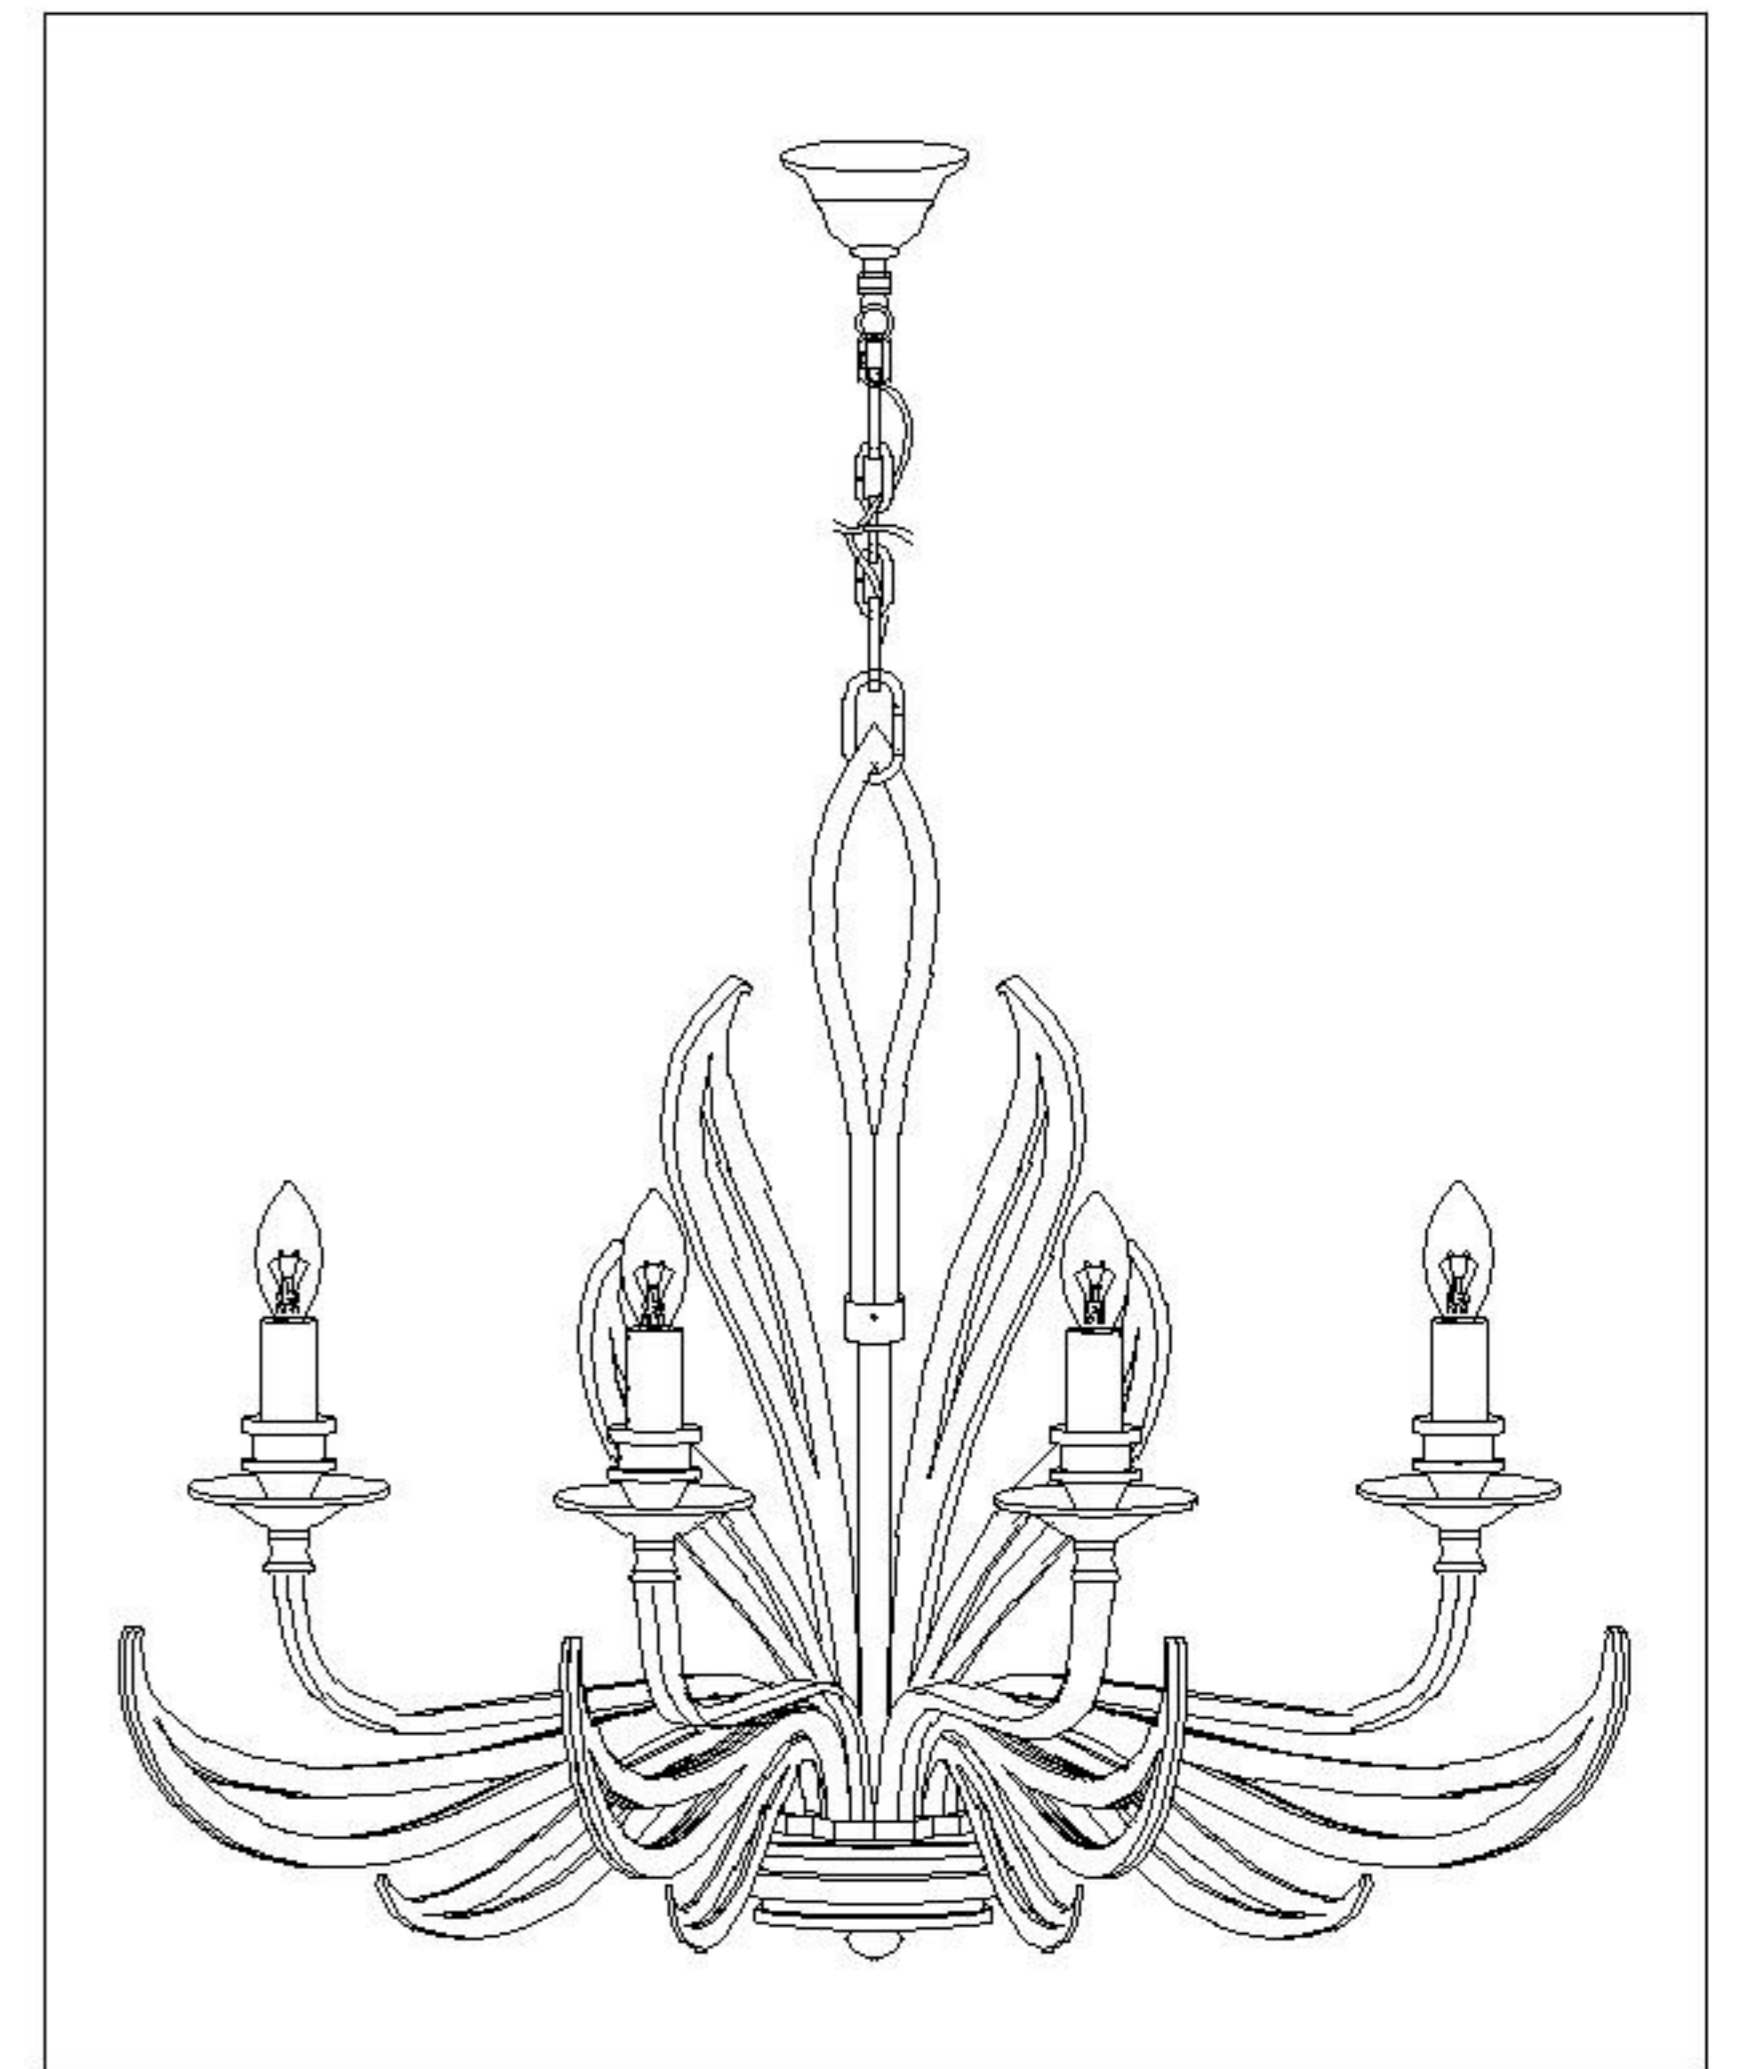

ENGLISH

Specification of installation

In order to ensure safety use, please notice the following items:

- Read and understand the whole specification.
- Suitable for the use of 220~240V and 50~60HZ.
- Please wear gloves as installment and avoid rot on the surface of plating.
- Must be installed on the fixed places and be checked annually.
- please turn off the lighting source by soft cloth as cleaning prohibited to use of rotted detergent.
- please connect with the local sales service center when there are any abnormality.

- 1 Wall anchor
- 2 Mounting
- 3 Self-tapping screw
- 4 Canopy
- 5 Ring
- 6 Terminal
- 7 Screw
- 8 Chain
- 9 Branch central cylinder
- 10 Branch
- 11 Round central cylinder
- 12 Terminal box
- 13 Round metal part
- 14 Decorative hat
- 15 Arm
- 16 Metal parts
- 17 Metal plate
- 18 Lamp cup
- 19 Waterpipe
- 20 E14 bulb