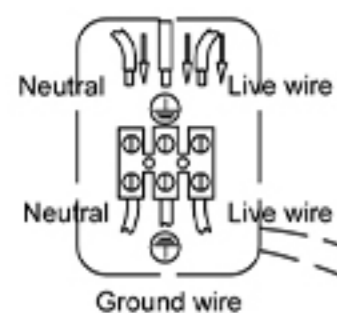

## Specification of installation

In order to ensure safety use, please notice the following items:

- Read and understand the whole Specification.
- Suitable for the use of 220-240V and 50-60Hz.
- Must be installed on the fixed places and be checked annually
- Please wear gloves as installment and avoid rot on the surface of plating.
- Please turn off the lighting source by soft cloth as cleaning prohibited to use of rotted detergent.
- Please connect with the local sales service center when there are any abnormality.

Live wire-Brown  
Neutral-Light Grey  
Ground wire-Yellow

## BASE SIZE:

## FITTURE SIZE

Product coding: FERNANDO SP123W LED D600+800