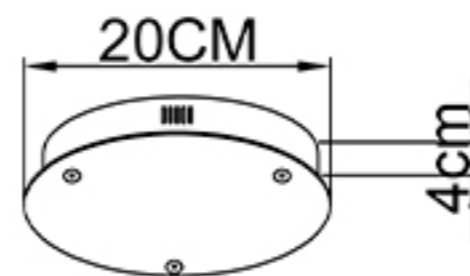

## Specification of installation

In order to ensure safety use, please notice the following items:

- Read and understand the whole Specification.
- Suitable for the use of 220-240V and 50-60Hz.
- Must be installed on the fixed places and be checked annually
- Please wear gloves as installment and avoid rot on the surface of plating.
- Please turn off the lighting source by soft cloth as cleaning prohibited to use of rotted detergent.
- Please connect with the local sales service center when there are any abnormality.

## BASE SIZE:

## FITTURE SIZE

Product coding: FERNANDO SP123W LED D600+800