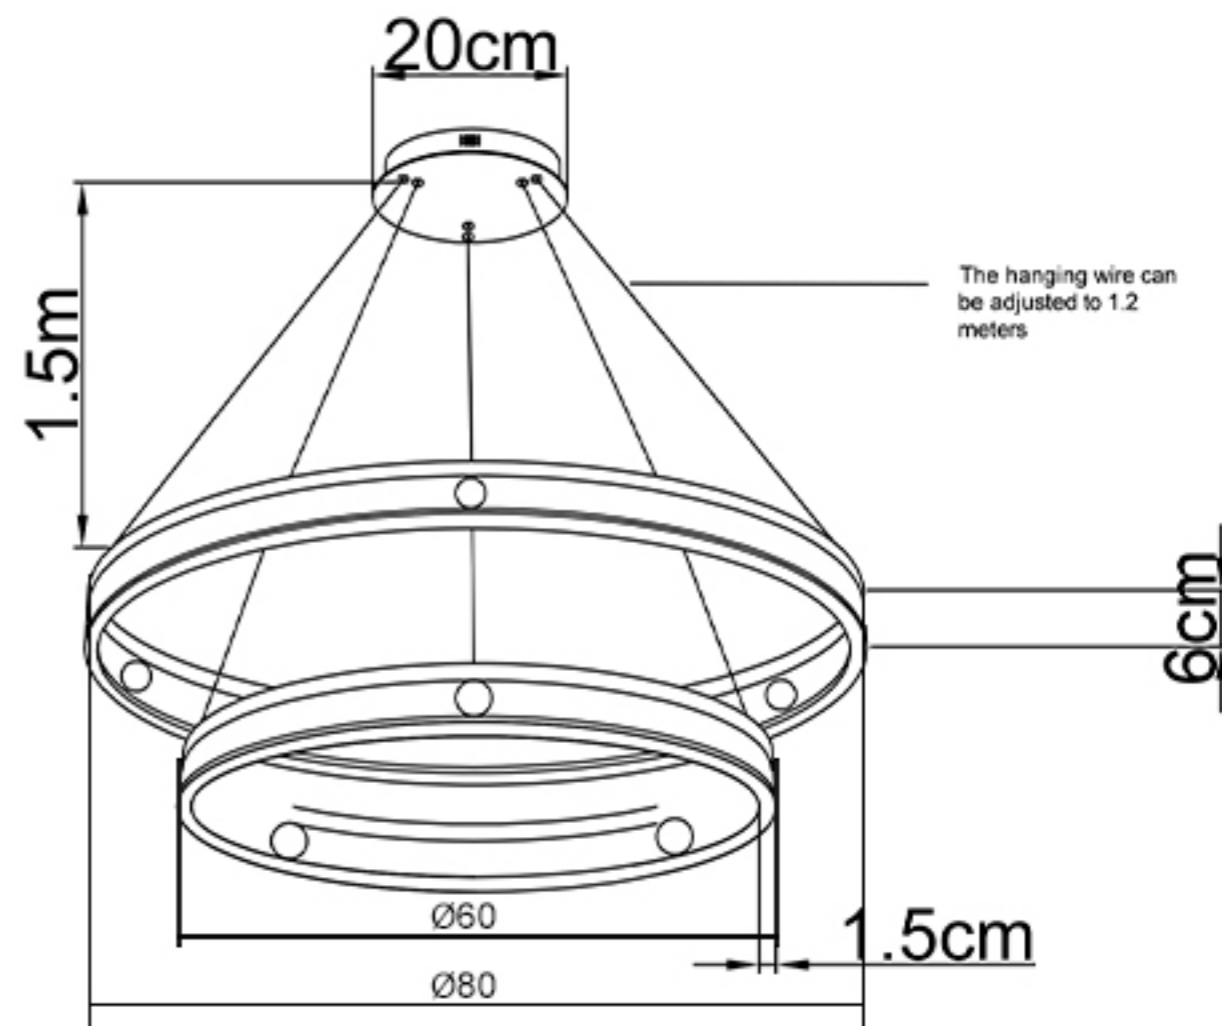

## BASE SIZE:

## FITTURE SIZE

Product coding: FERNANDO SP123W LED D600+800