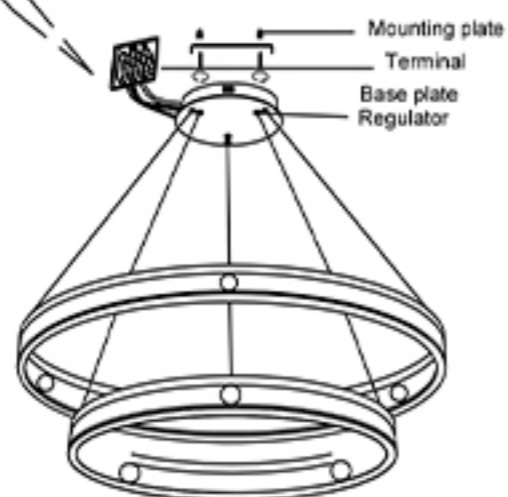

## Specification of installation

In order to ensure safety use, please notice the following items:

- Read and understand the whole Specification.
- Suitable for the use of 220-240V and 50-60Hz.
- Must be installed on the fixed places and be checked annually
- Please wear gloves as installment and avoid rot on the surface of plating.
- Please turn off the lighting source by soft cloth as cleaning prohibited to use of rotted detergent.
- Please connect with the local sales service center when there are any abnormality.

Live wire-Brown  
Neutral-Light Grey  
Ground wire-Yellow

## BASE SIZE:

## FITTURE SIZE

Product coding: FERNANDO SP123W LED D600+800