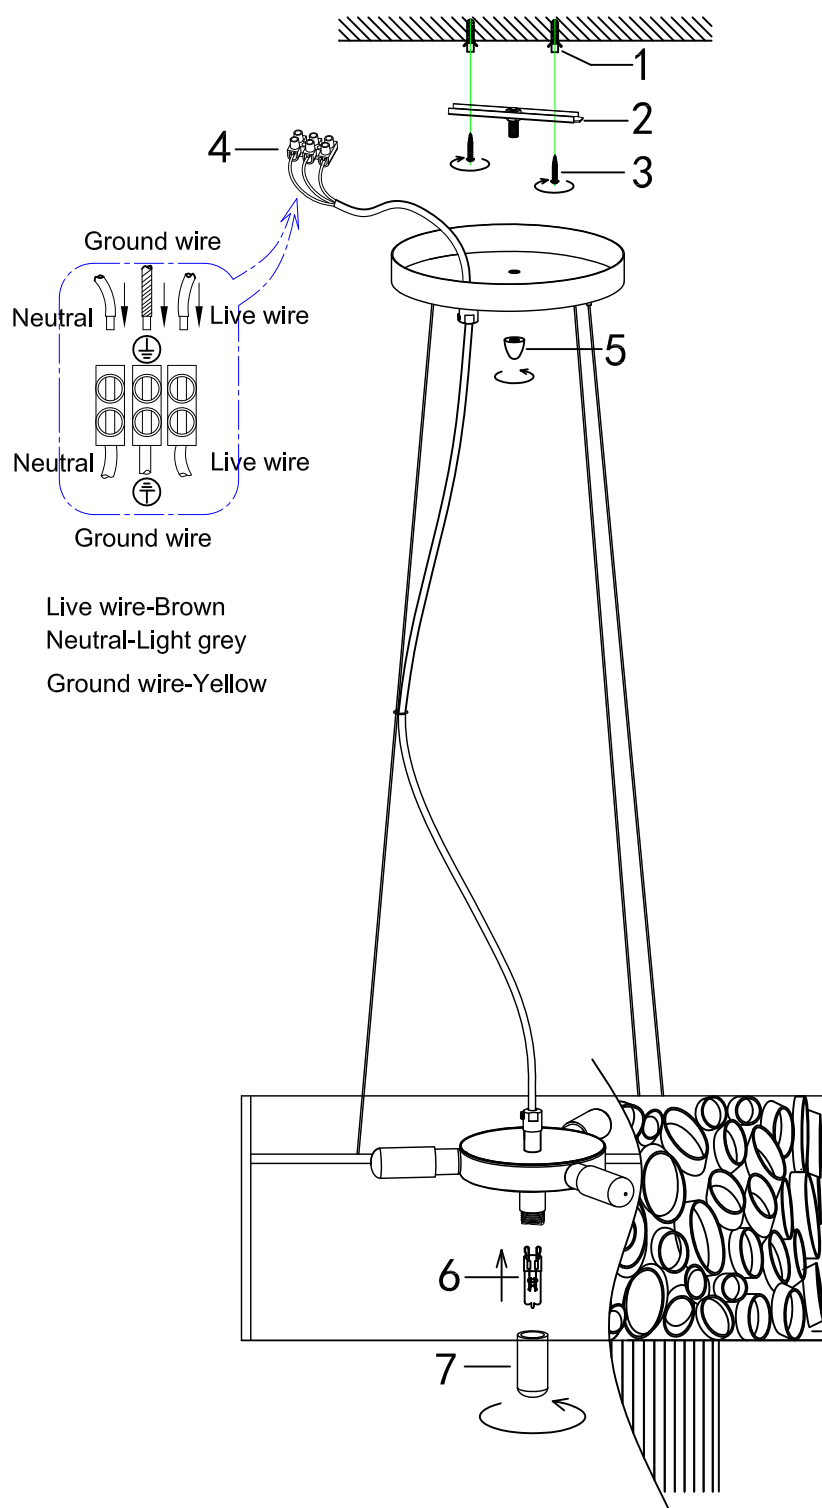

ENGLISH

Specification of installation

In order to ensure safety use, please notice the following items:

- Read and understand the whole Specification.
- Suitable for the use of 220~240V and 50~60Hz.
- Please wear gloves as installment and avoid rot on the surface of plating.
- Must be installed on the fixed places and be checked annually.
- Please turn off the lighting source by soft cloth as cleaning prohibited to use of rotted detergent.
- Please connect with the local sales service center when there are any abnormality.

- 1 Wall anchor
- 2 Mounting
- 3 Self-tapping screw
- 4 Terminal
- 5 Nut
- 6 G9 bulb
- 7 Protected cover

Product coding: FASHION SP4 D50

CEILING PAN SIZE:

FIXTURE SIZE: