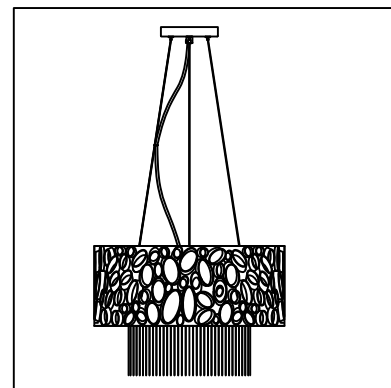

ENGLISH

Specification of installation

In order to ensure safety use, please notice the following items:

- Read and understand the whole Specification.
- Suitable for the use of 220~240V and 50~60Hz.
- Please wear gloves as installment and avoid rot on the surface of plating.
- Must be installed on the fixed places and be checked annually.
- Please turn off the lighting source by soft cloth as cleaning prohibited to use of rotted detergent.
- Please connect with the local sales service center when there are any abnormality.

- 1 Wall anchor
- 2 Mounting
- 3 Self-tapping screw
- 4 Terminal
- 5 Nut
- 6 G9 bulb
- 7 Protected cover

Product coding: FASHION SP4 D50

CEILING PAN SIZE:

FIXTURE SIZE: