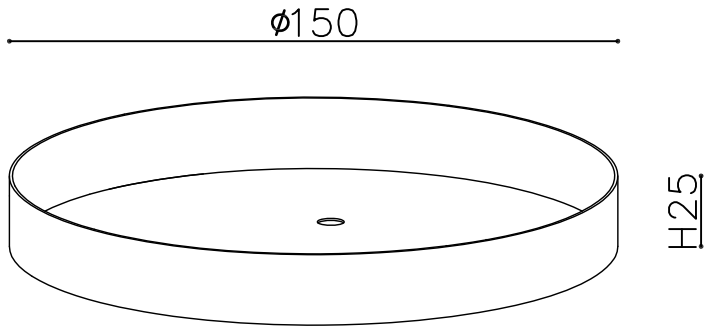

ENGLISH

Specification of installation

In order to ensure safety use, please notice the following items:

- Read and understand the whole Specification.
- Suitable for the use of 220~240V and 50~60Hz.
- Please wear gloves as installment and avoid rot on the surface of plating.
- Must be installed on the fixed places and be checked annually.
- Please turn off the lighting source by soft cloth as cleaning prohibited to use of rotted detergent.
- Please connect with the local sales service center when there are any abnormality.

- 1 Wall anchor
- 2 Mounting
- 3 Self-tapping screw
- 4 Terminal
- 5 Nut
- 6 G9 bulb
- 7 Protected cover

Product coding: FASHION SP4 D50

CEILING PAN SIZE:

FIXTURE SIZE: