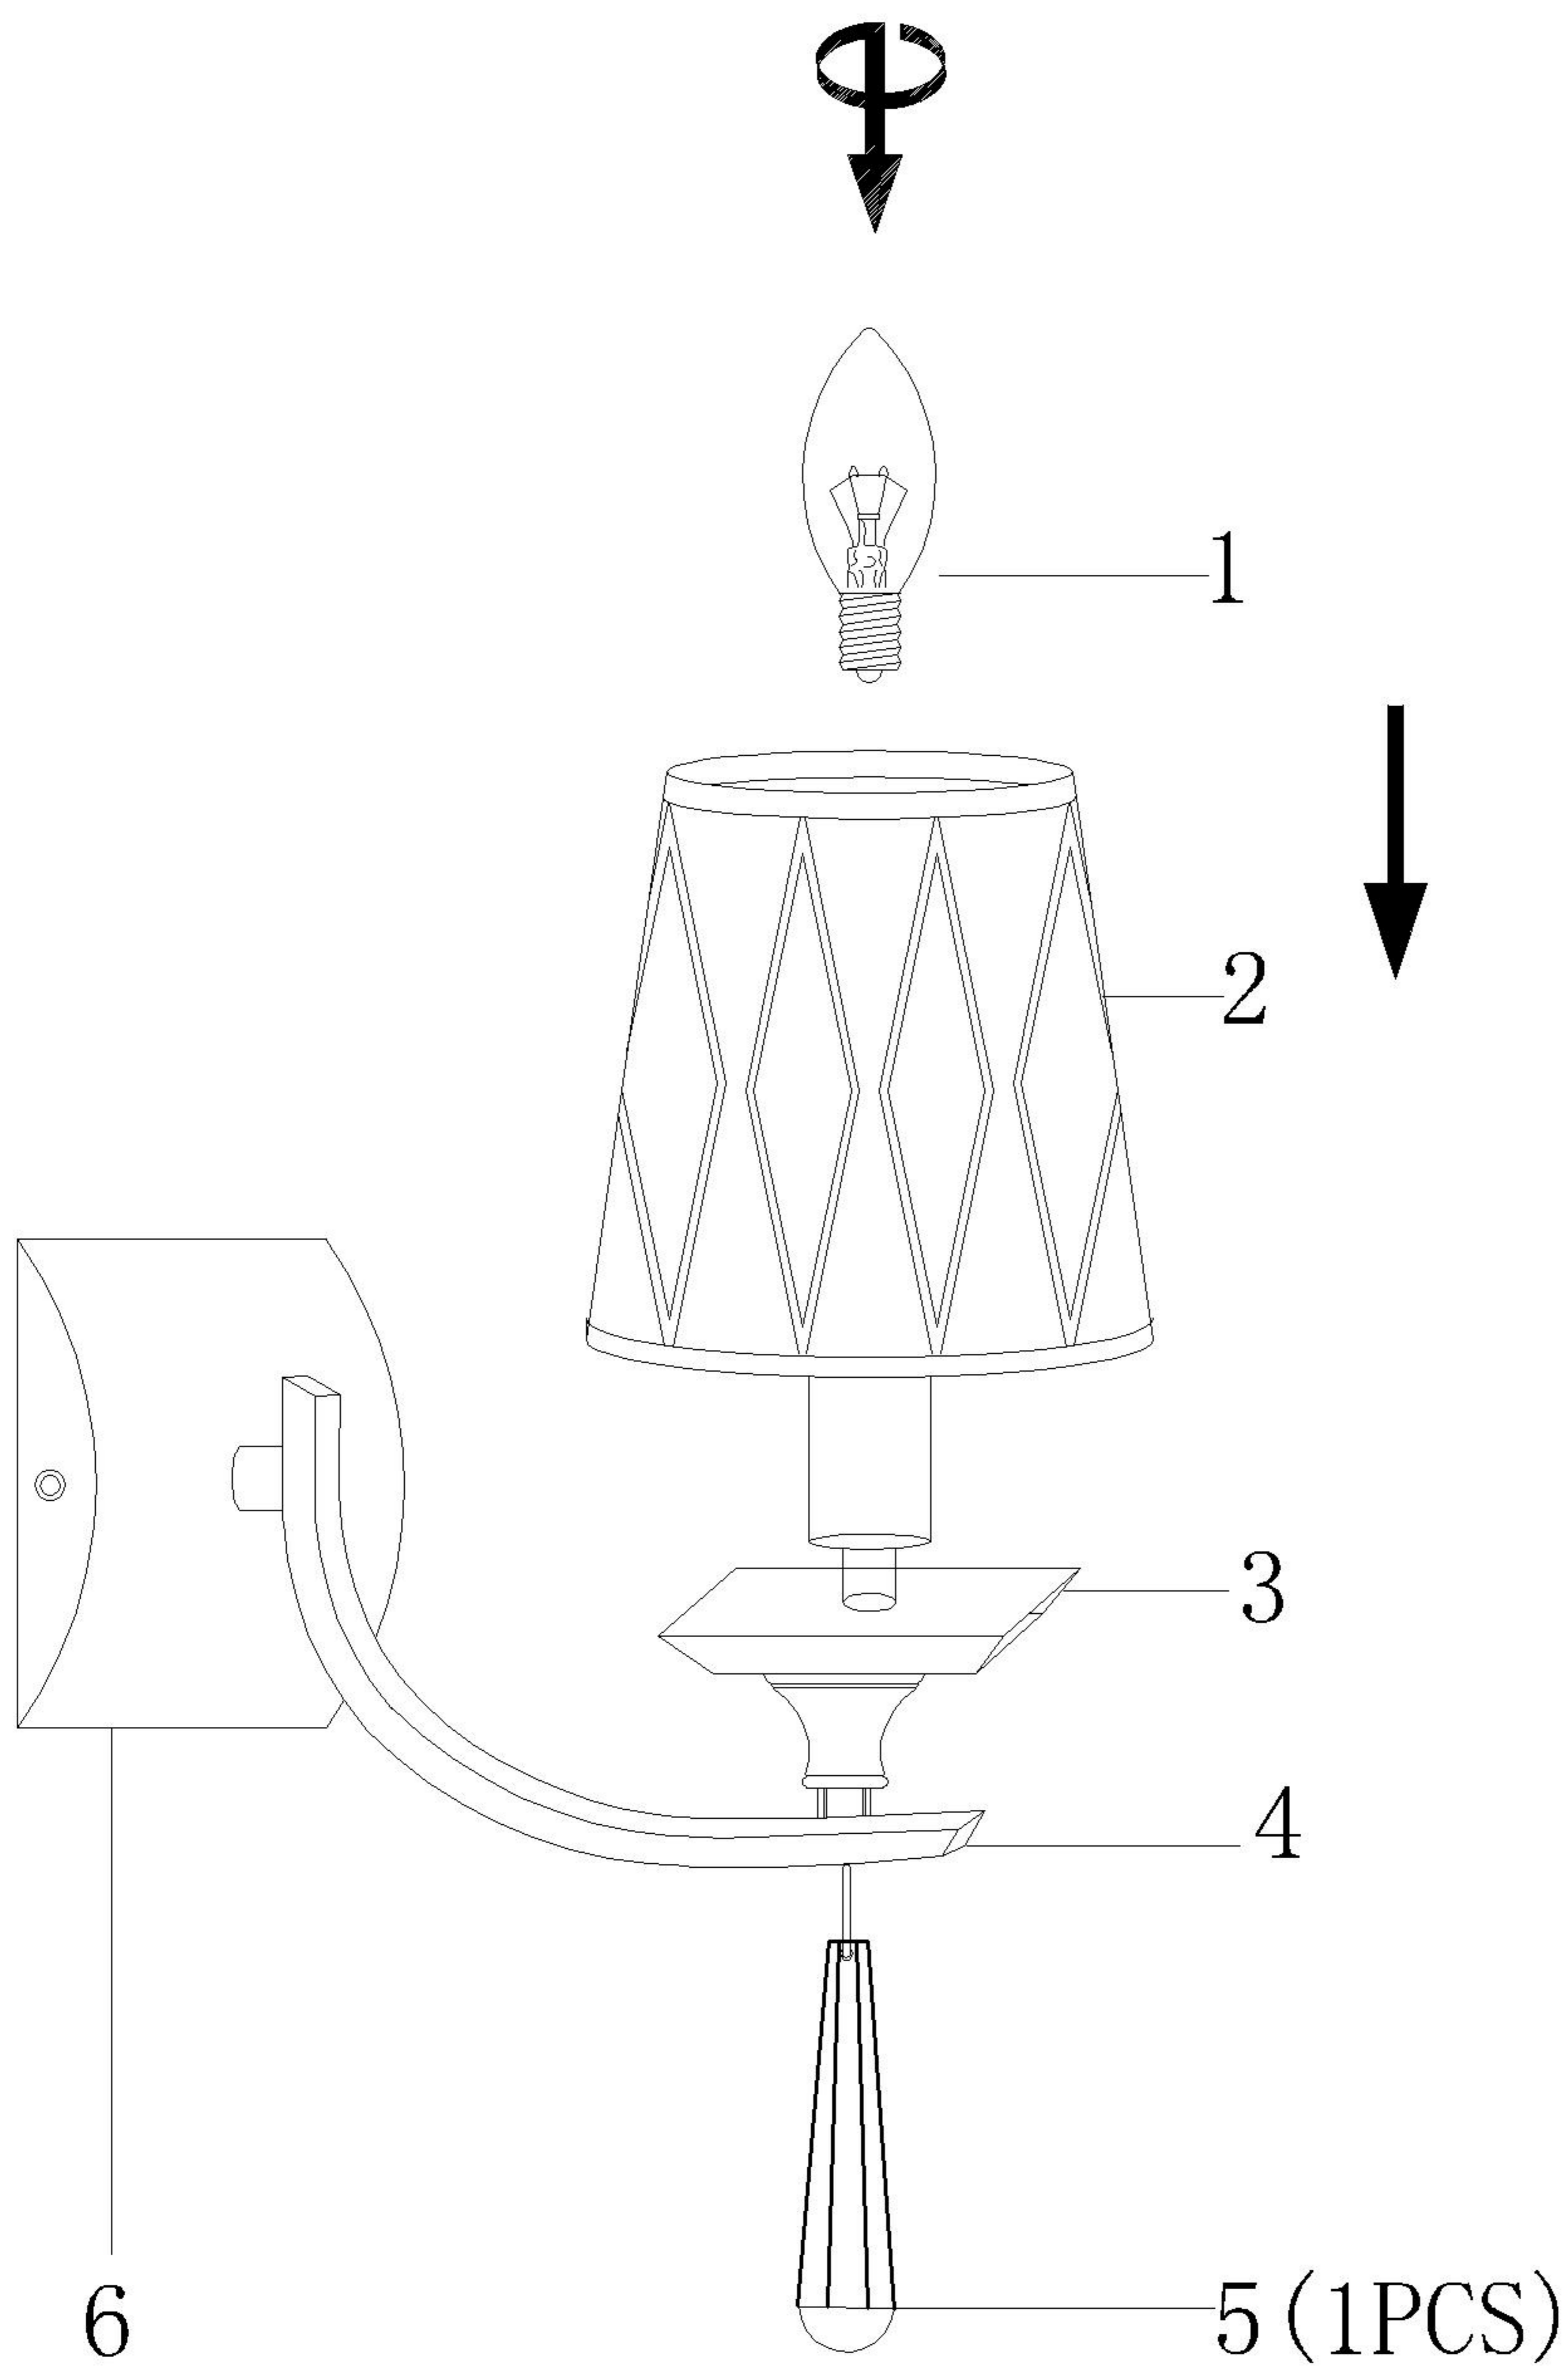

## Specification of installation

In order to ensure safety use, please notice the following items:

- Read and understand the whole specification.
- Suitable for the use of 220~240V and 50~60HZ.
- Please wear gloves as installment and avoid rot on the surface of plating.
- Must be installed on the fixed places and be checked annually.
- please turn off the lighting source by soft cloth as cleaning prohibited to use of rotted detergent.
- please connect with the local sales service center when there are any abnormality.

- 1 E14 bulb
- 2 Shade
- 3 Crystal
- 4 Arm
- 5 Crystal
- 6 Pallet

Product coding: DANDY AP1

# FIXTURE SIZE: