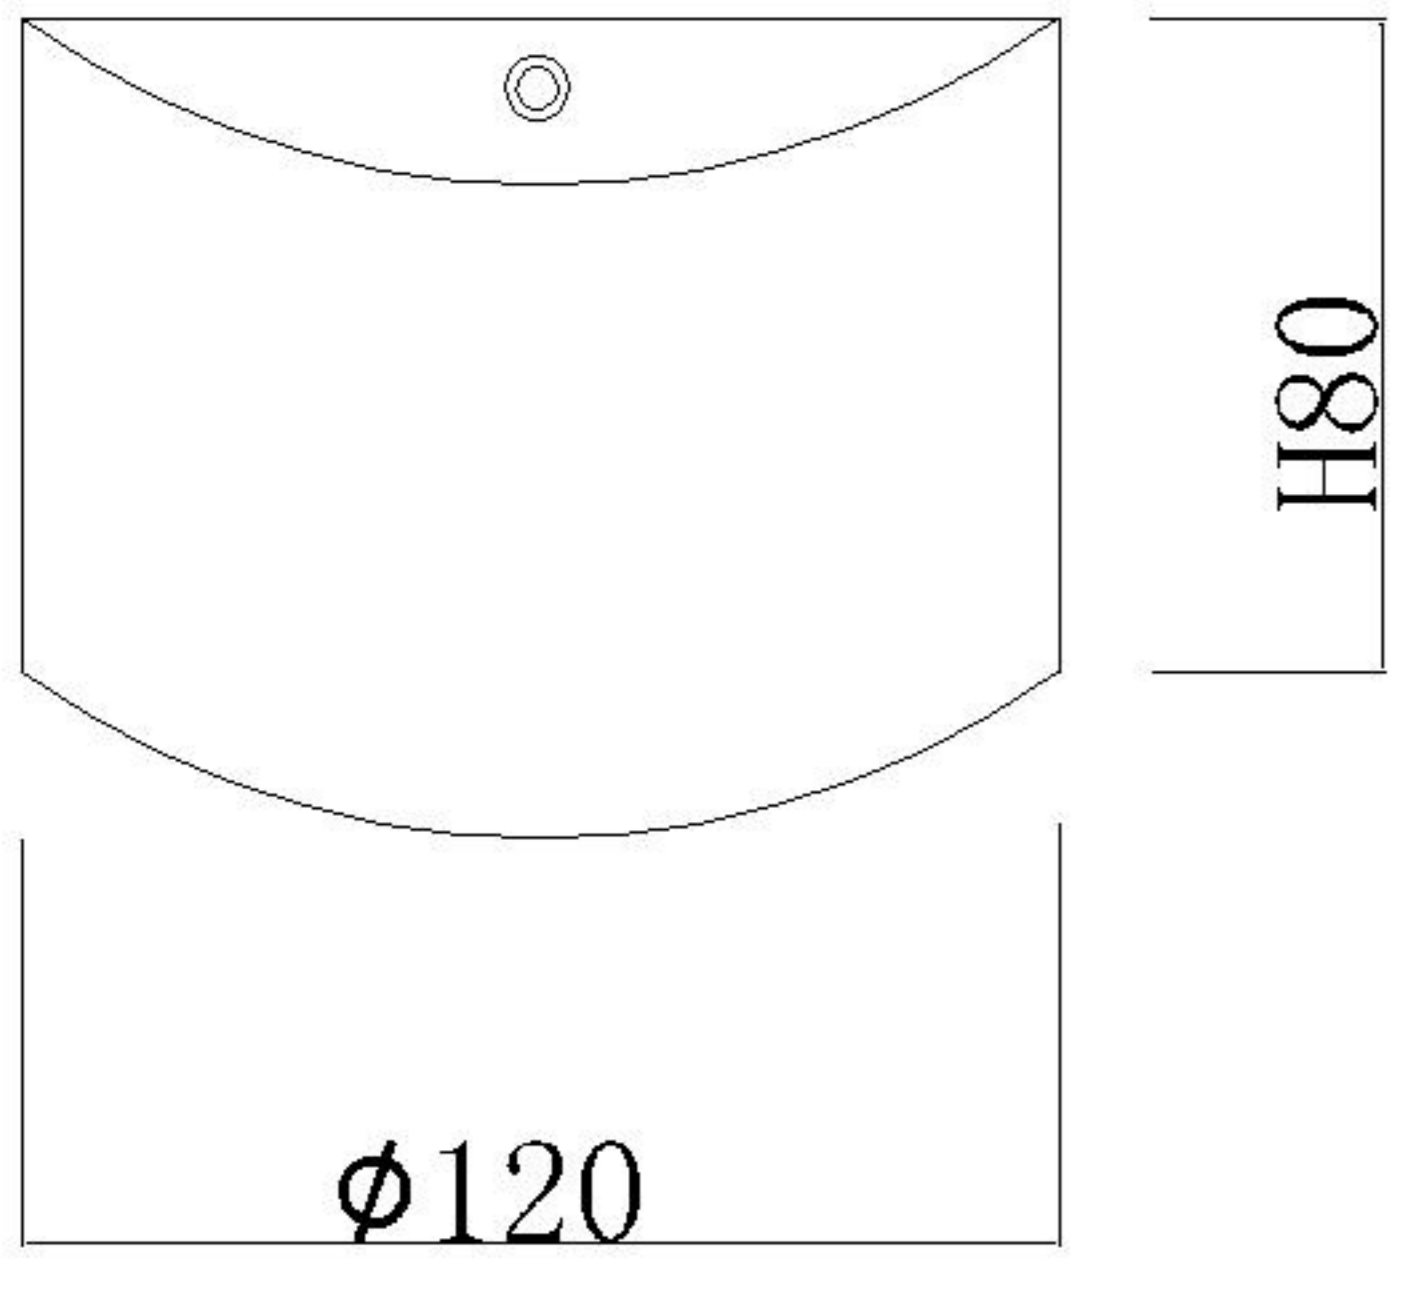

- 1 E14 bulb
- 2 Shade
- 3 Crystal
- 4 Arm
- 5 Crystal
- 6 Pallet

Product coding: DANDY AP1

# CEILING PAN SIZE:

# FIXTURE SIZE: