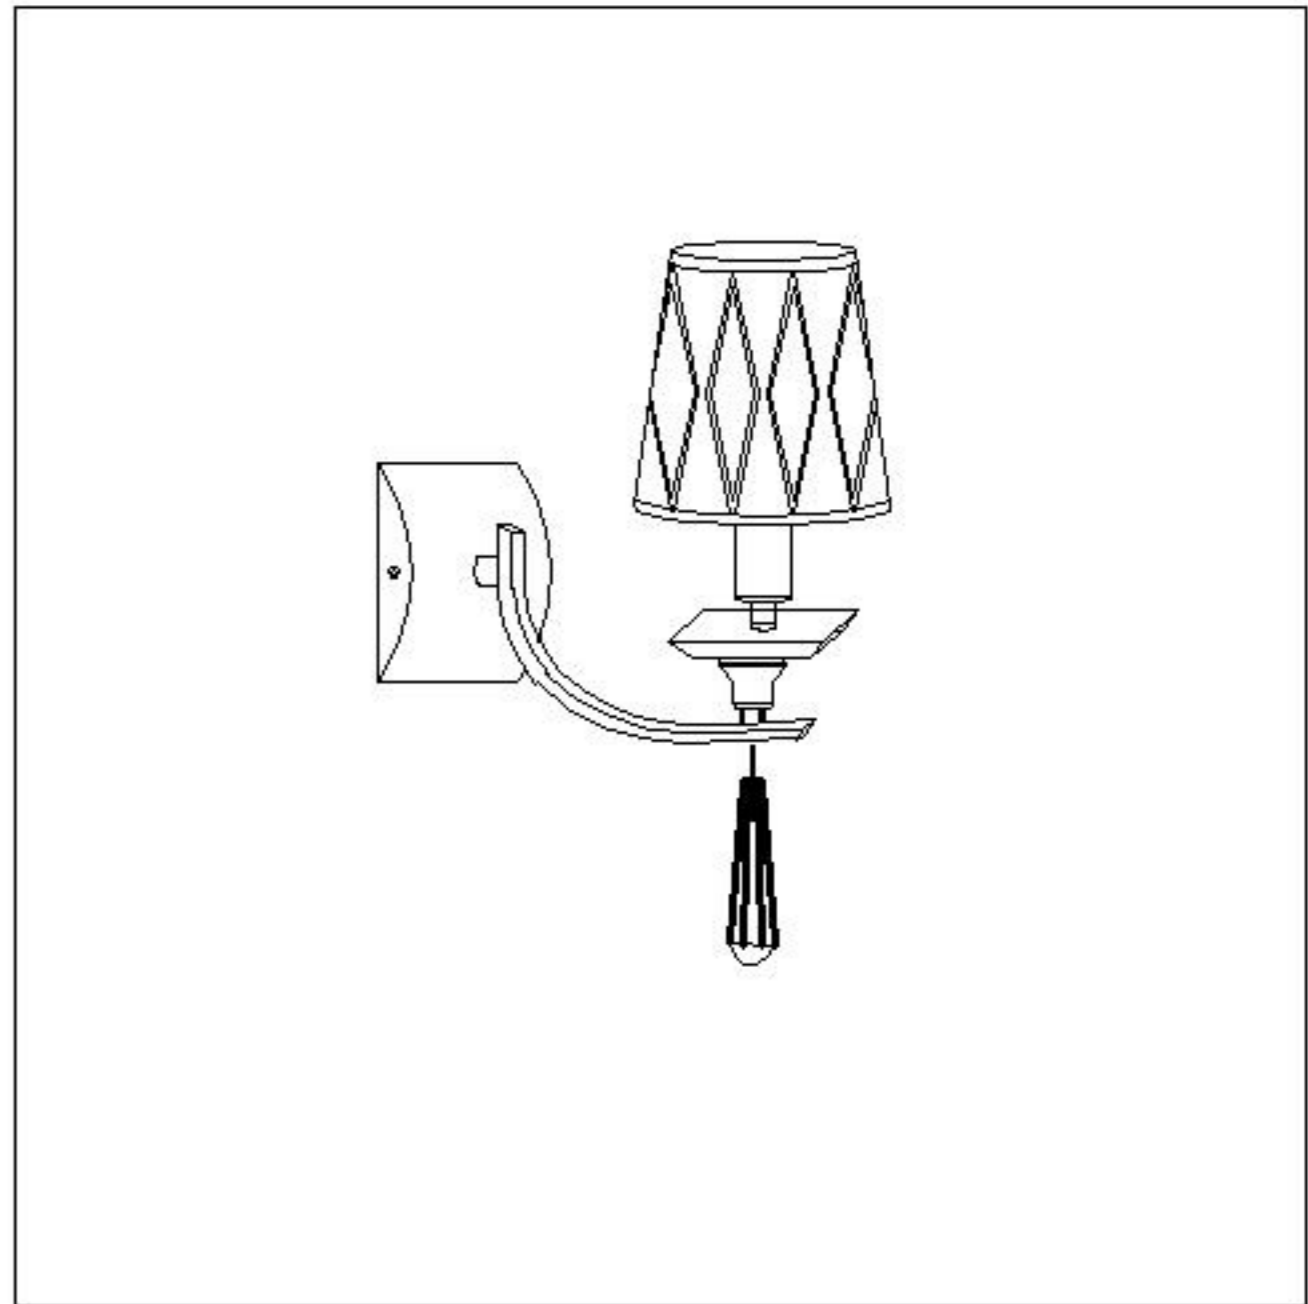

## Specification of installation

In order to ensure safety use, please notice the following items:

- Read and understand the whole specification.
- Suitable for the use of 220~240V and 50~60HZ.
- Please wear gloves as installment and avoid rot on the surface of plating.
- Must be installed on the fixed places and be checked annually.
- please turn off the lighting source by soft cloth as cleaning prohibited to use of rotted detergent.
- please connect with the local sales service center when there are any abnormality.

- 1 E14 bulb
- 2 Shade
- 3 Crystal
- 4 Arm
- 5 Crystal
- 6 Pallet

Product coding: DANDY AP1

# FIXTURE SIZE: