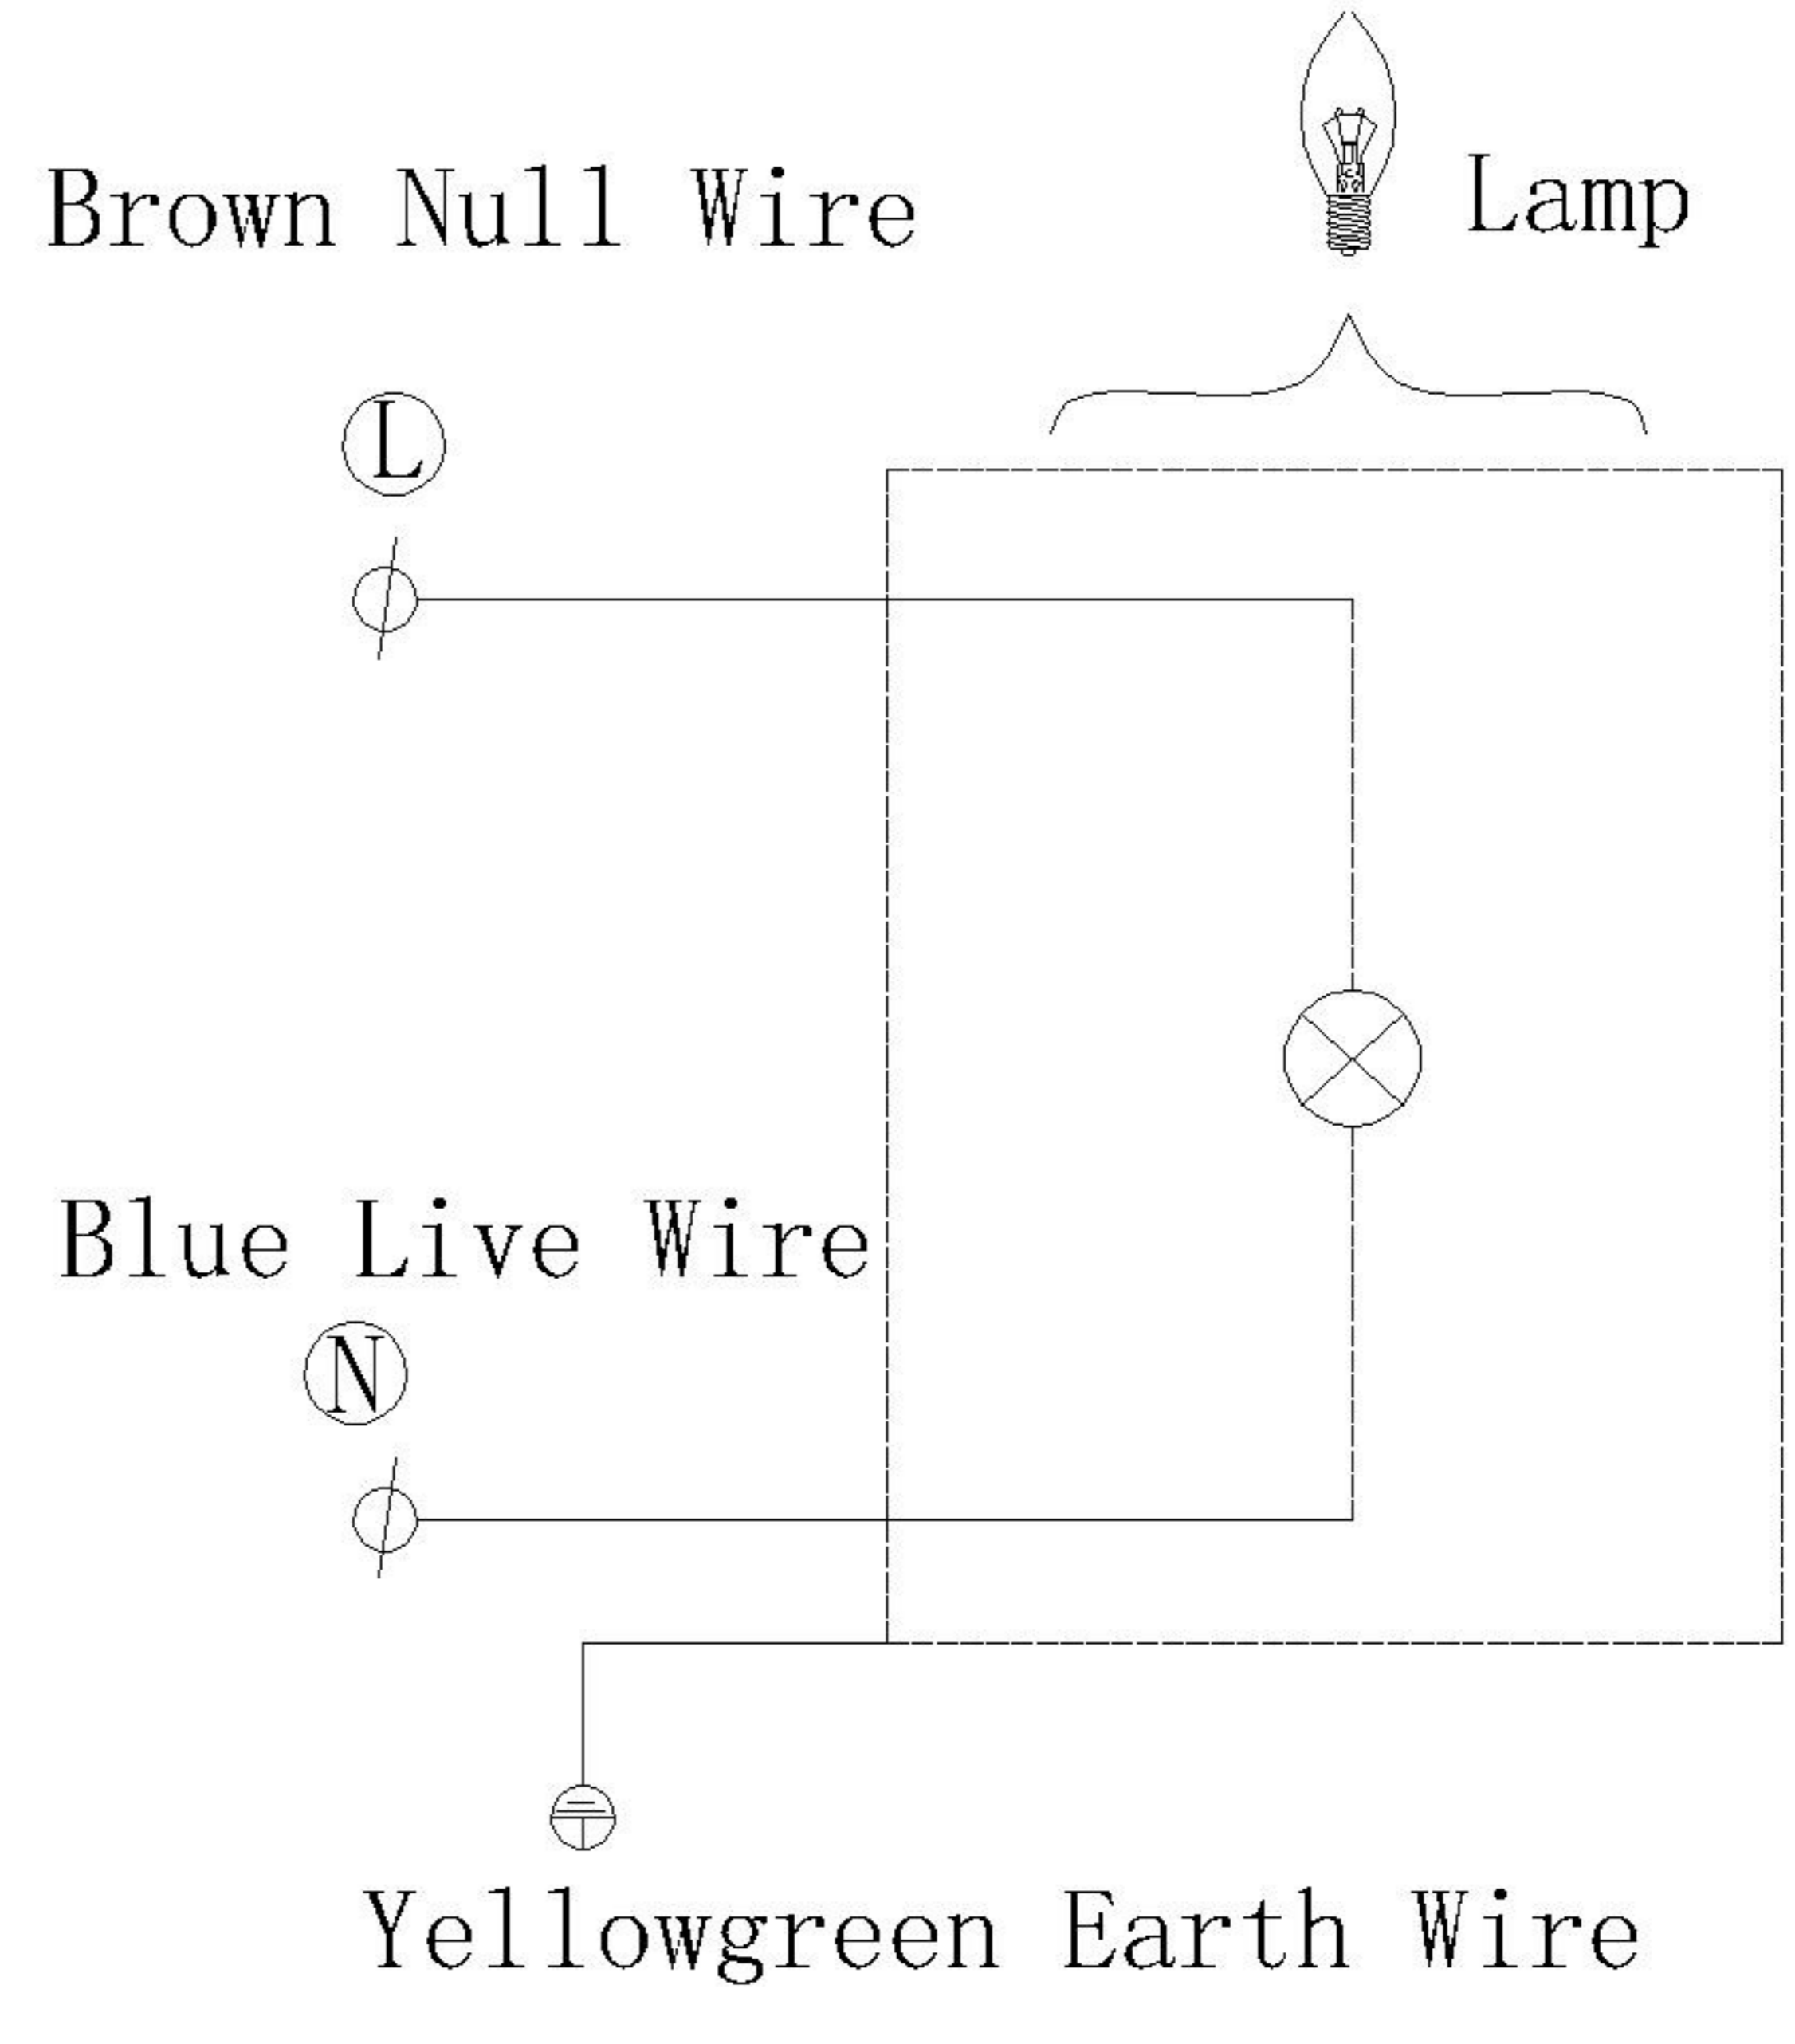

CEILING PAN SIZE: