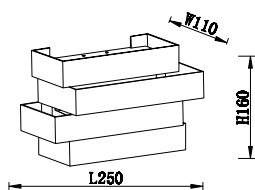

Live wire-Brown

Neutral-Light grey

Ground wire-Yellow

CANOPY SIZE

FIXTURE SIZE

- 1 Wall anchor
- 2 Mounting
- 3 Self-tapping screw
- 4 Terminal
- 5 Screw

ITEM: CLT 327W255