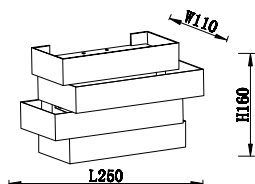

Live wire-Brown

Neutral-Light grey

Ground wire-Yellow

CANOPY SIZE

FIXTURE SIZE

- 1 Wall anchor
- 2 Mounting
- 3 Self-tapping screw
- 4 Terminal
- 5 Screw

ITEM: CLT 327W255