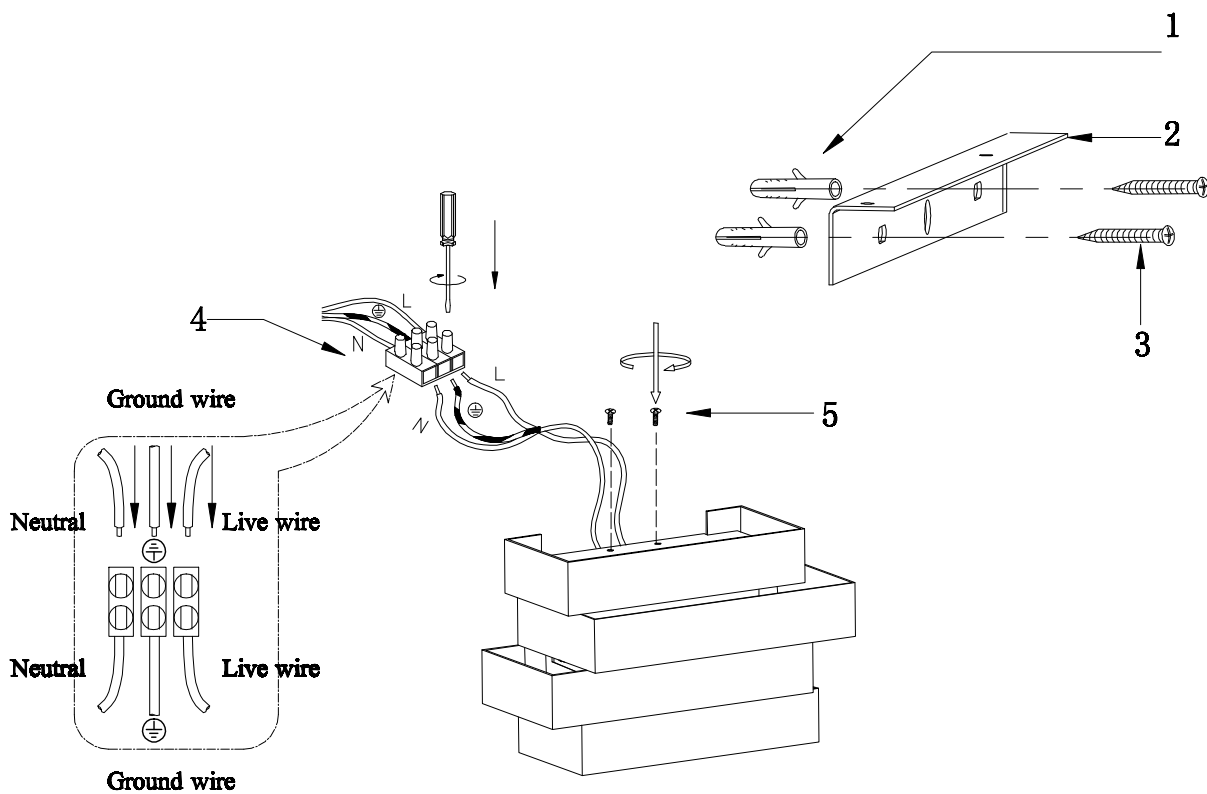

ENGLISH

Specification of installation

In order to ensure safety use, please notice the following items:

Read and understand the whole Specification.

Suitable for the use of 220~240V and 50~60Hz.

Please wear gloves as installment and avoid rot on the surface of plating.

Must be installed on the fixed places and be checked annually.

Please turn off the lighting source by soft cloth as cleaning prohibited to use of rotted detergent.

Please connect with the local sales service center when there are any abnormality.

Live wire-Brown

Neutral-Light grey

Ground wire-Yellow

CANOPY SIZE

FIXTURE SIZE

- 1 Wall anchor
- 2 Mounting
- 3 Self-tapping screw
- 4 Terminal
- 5 Screw

ITEM: CLT 327W255